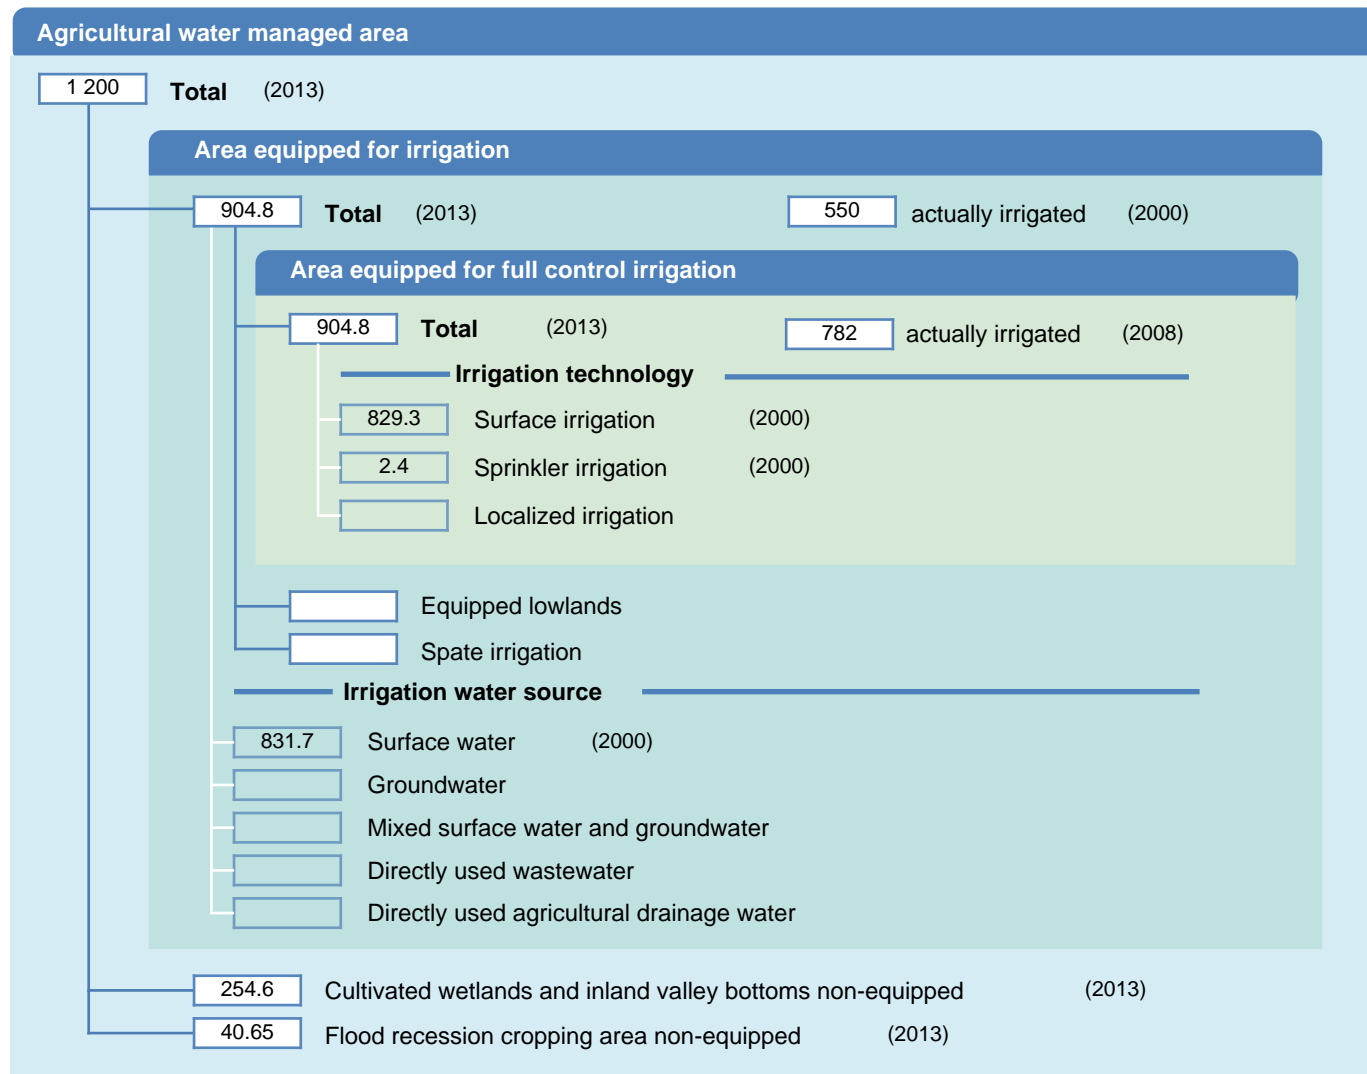

Irrigation areas sheet

Madagascar

PHYSICAL AREAS (THOUSAND HECTARES)

HARVESTED AREAS (THOUSAND HECTARES)