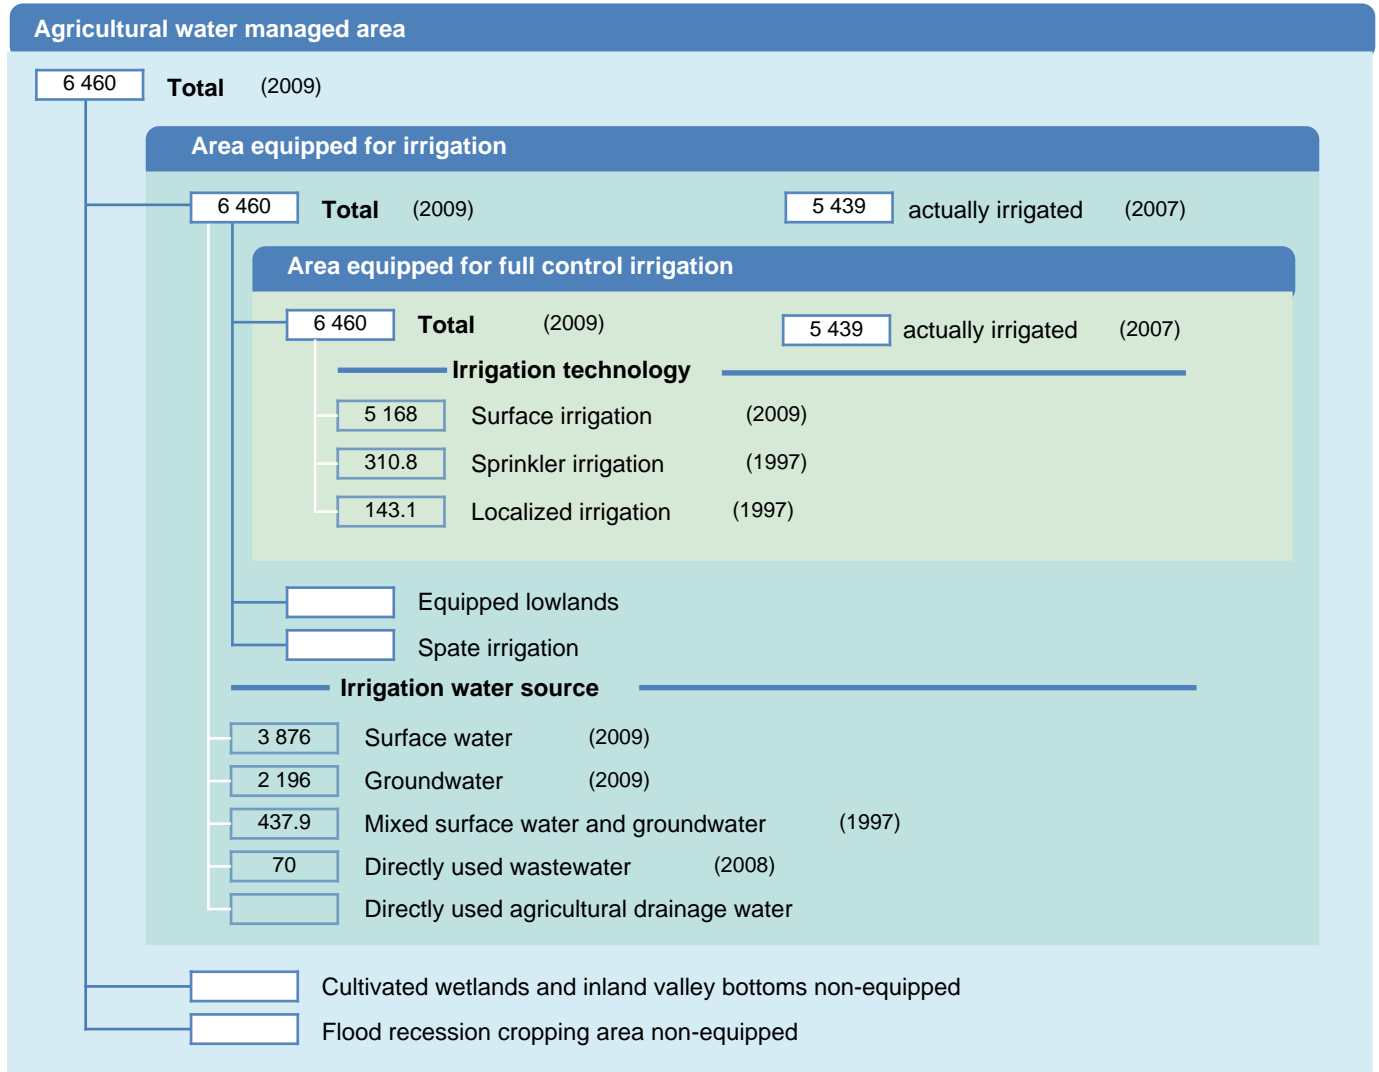

Irrigation areas sheet

Mexico

PHYSICAL AREAS (THOUSAND HECTARES)

HARVESTED AREAS (THOUSAND HECTARES)