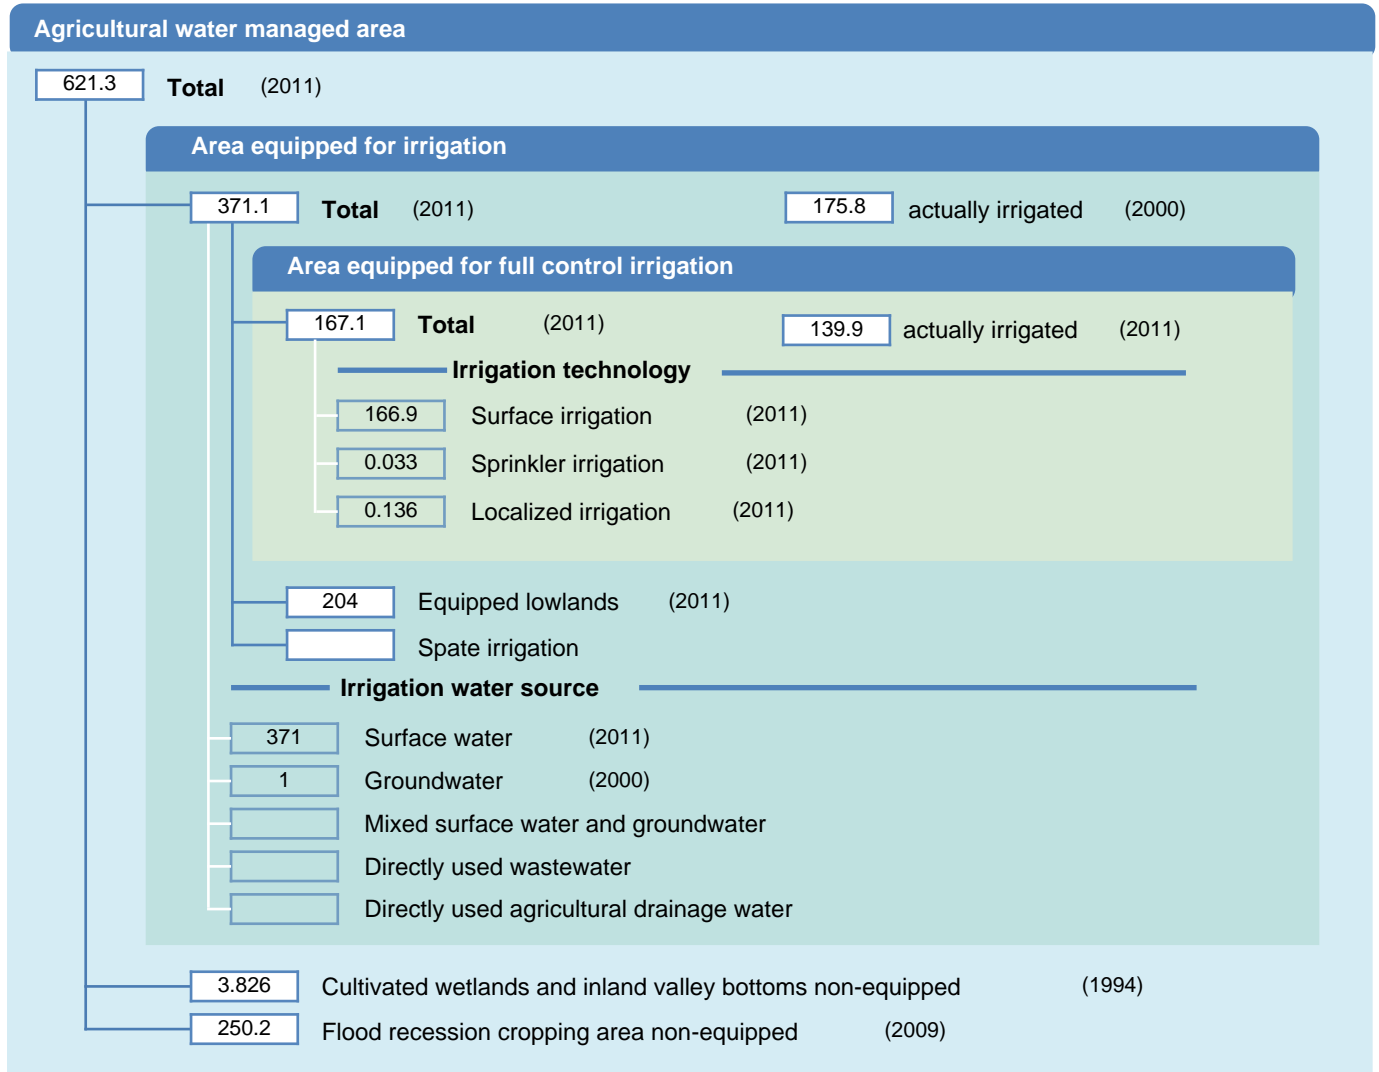

# Irrigation areas sheet

Mali

## PHYSICAL AREAS (THOUSAND HECTARES)

## HARVESTED AREAS (THOUSAND HECTARES)