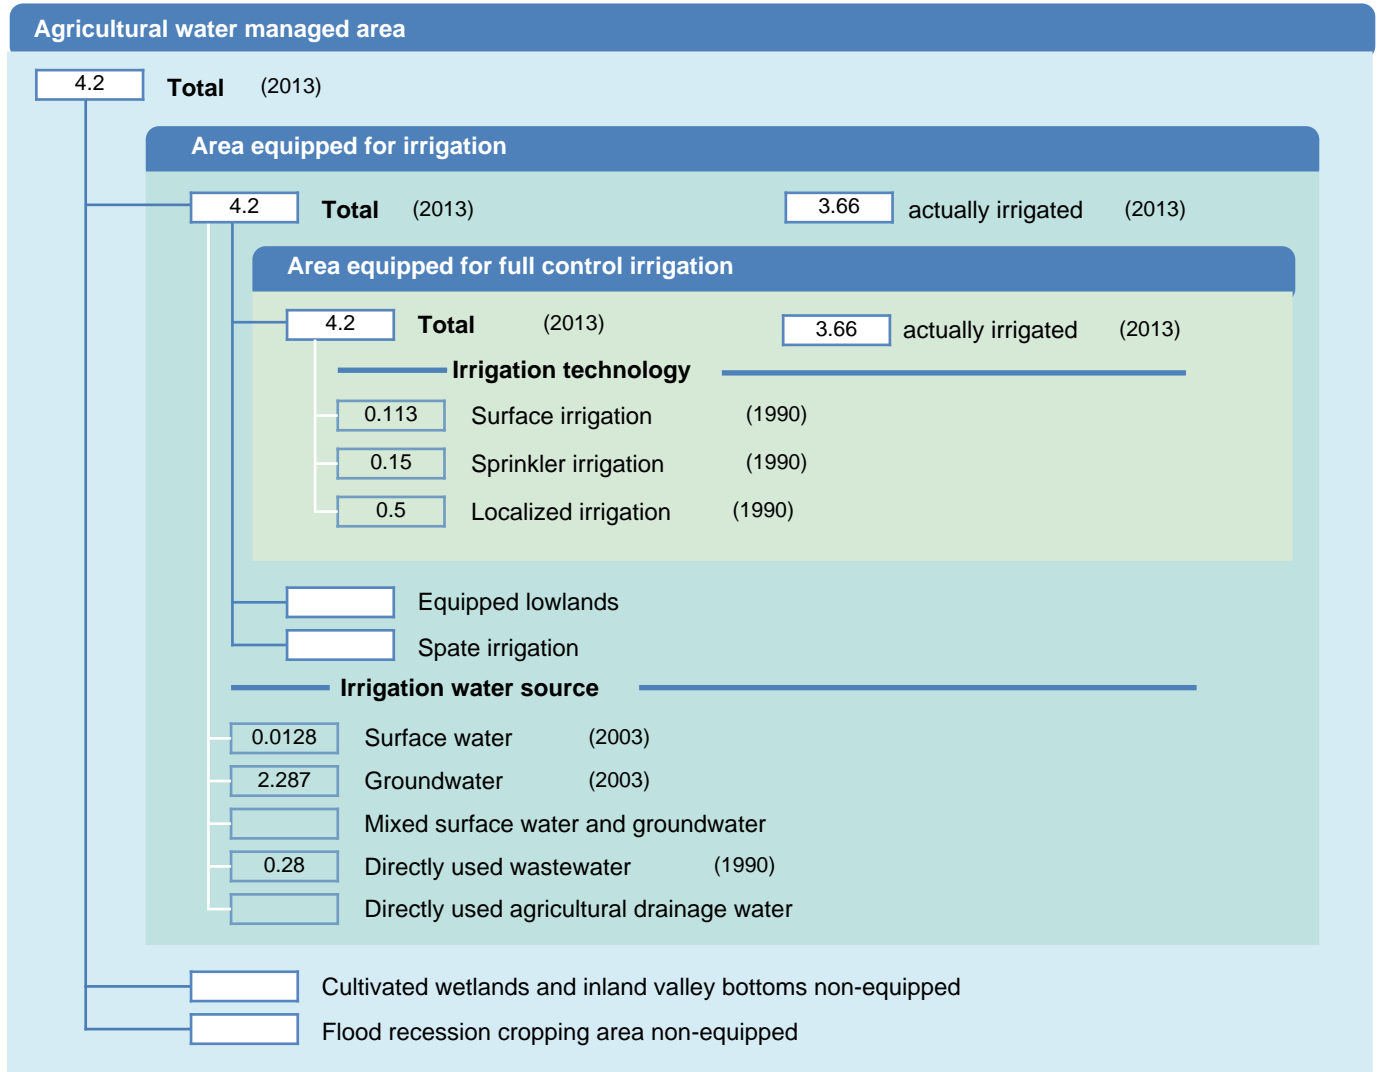

# Irrigation areas sheet

Malta

## PHYSICAL AREAS (THOUSAND HECTARES)

## HARVESTED AREAS (THOUSAND HECTARES)