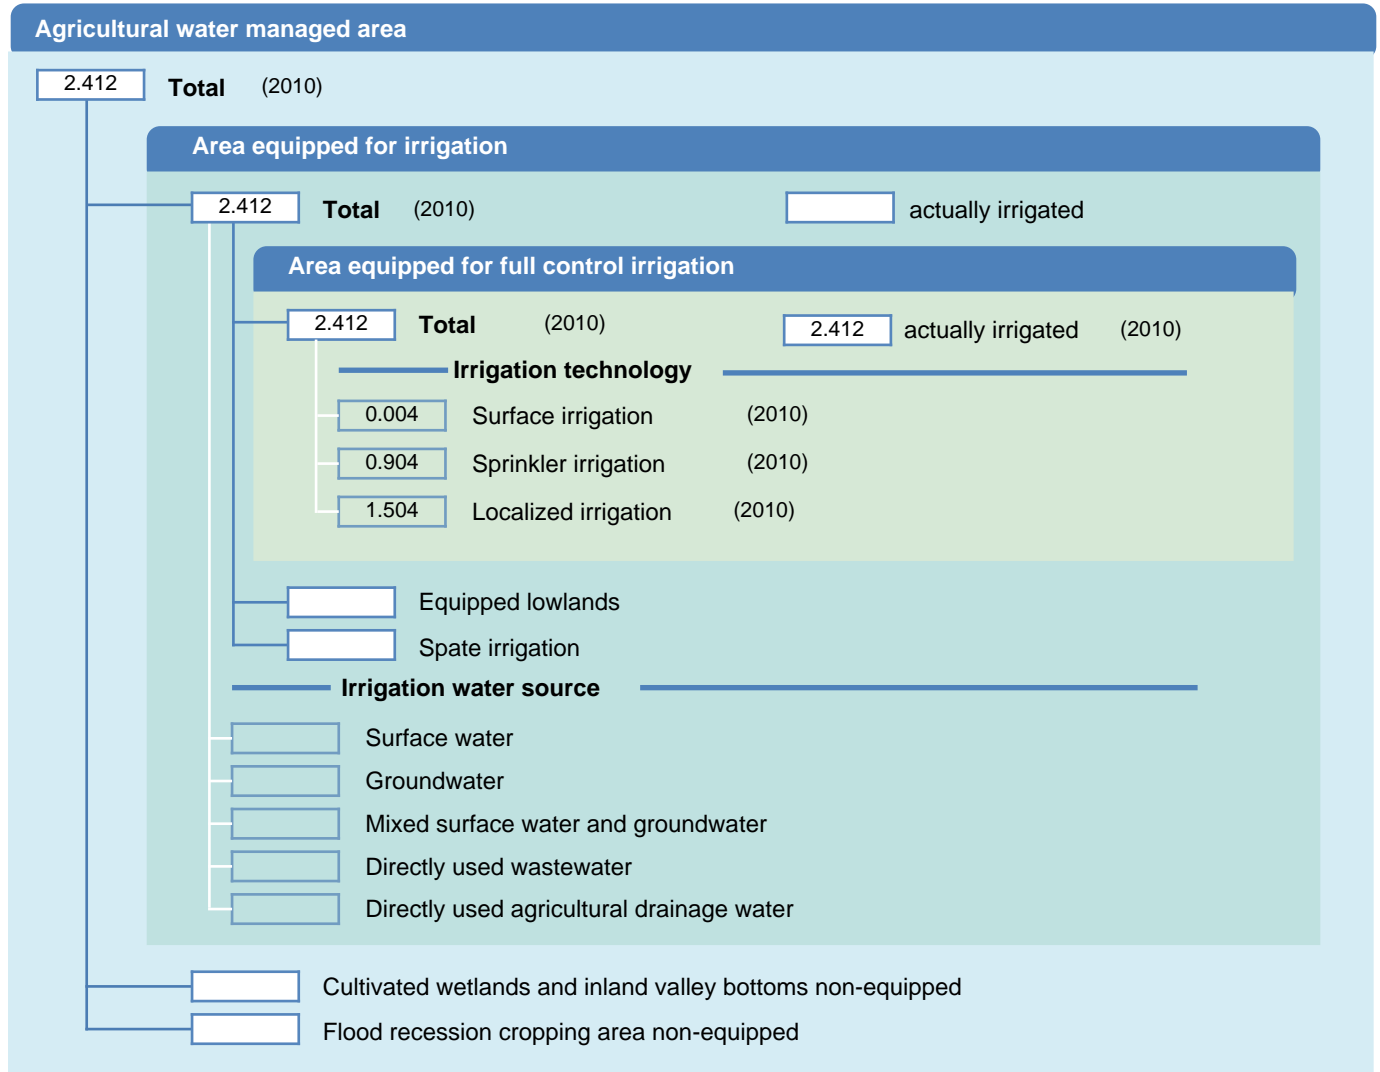

# Irrigation areas sheet

Montenegro

## PHYSICAL AREAS (THOUSAND HECTARES)

## HARVESTED AREAS (THOUSAND HECTARES)