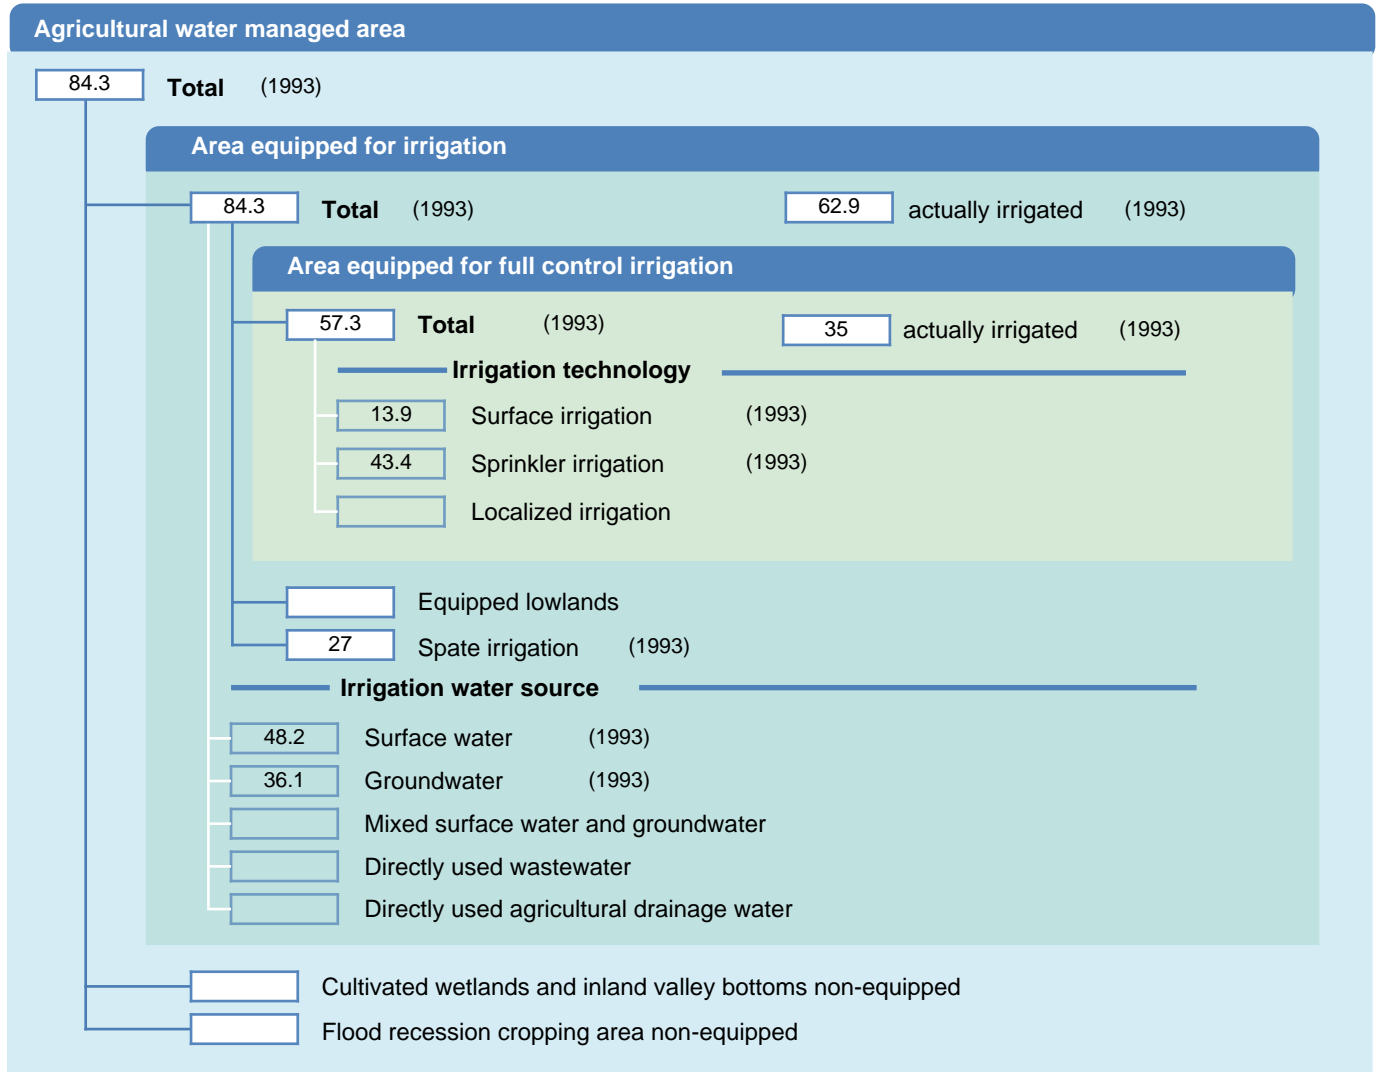

Irrigation areas sheet

Mongolia

PHYSICAL AREAS (THOUSAND HECTARES)

HARVESTED AREAS (THOUSAND HECTARES)