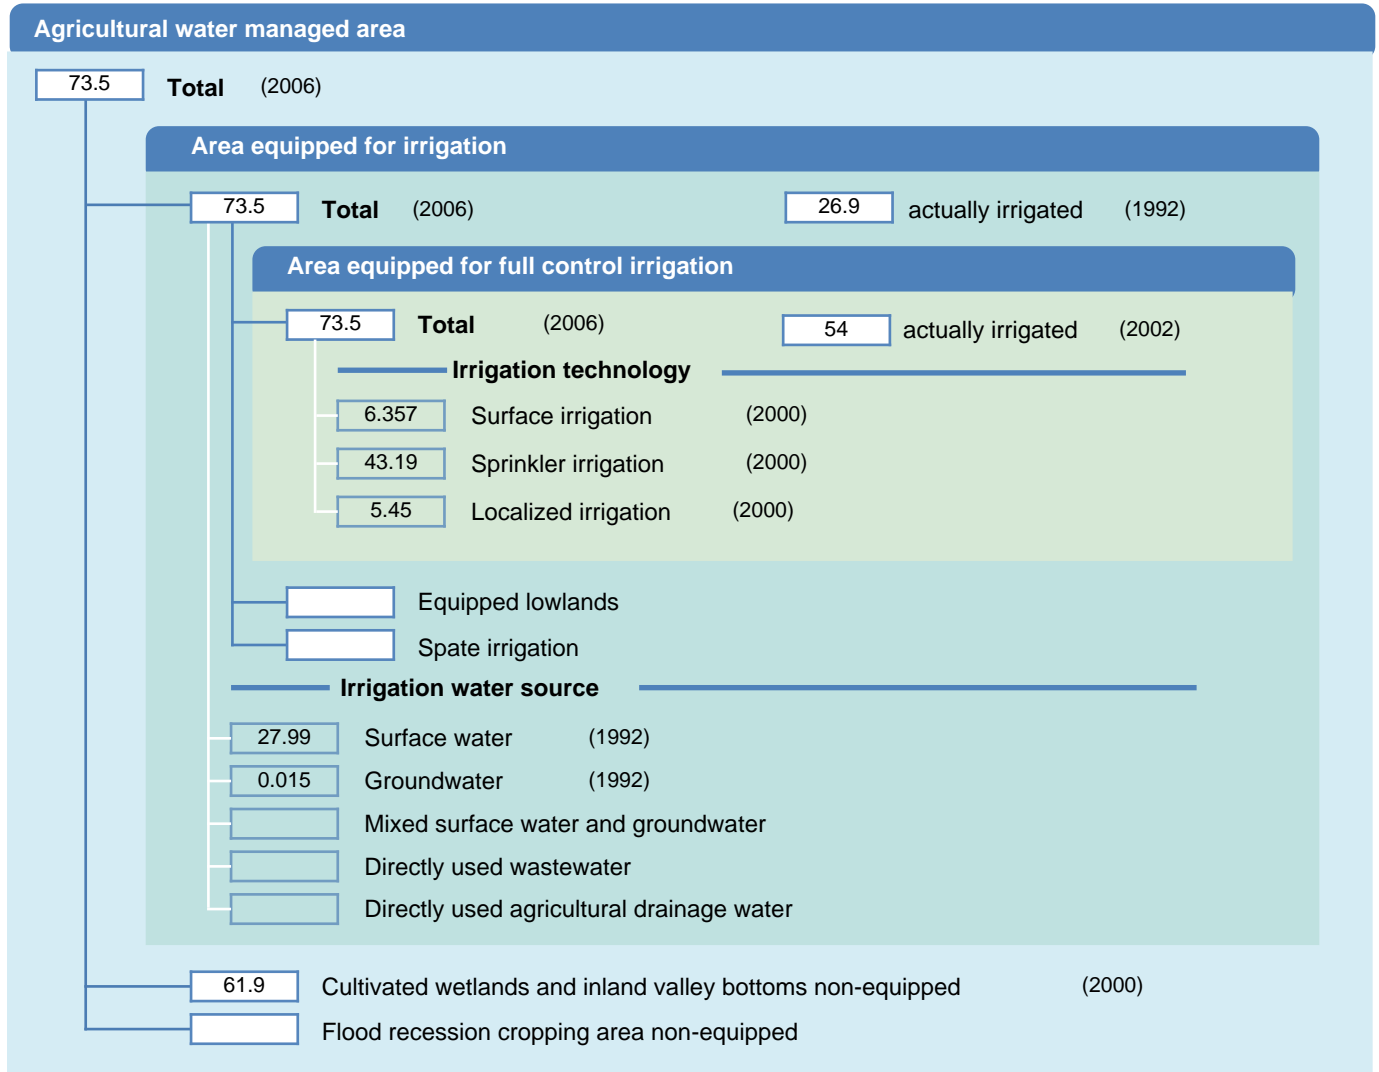

# Irrigation areas sheet

Malawi

## PHYSICAL AREAS (THOUSAND HECTARES)

## HARVESTED AREAS (THOUSAND HECTARES)