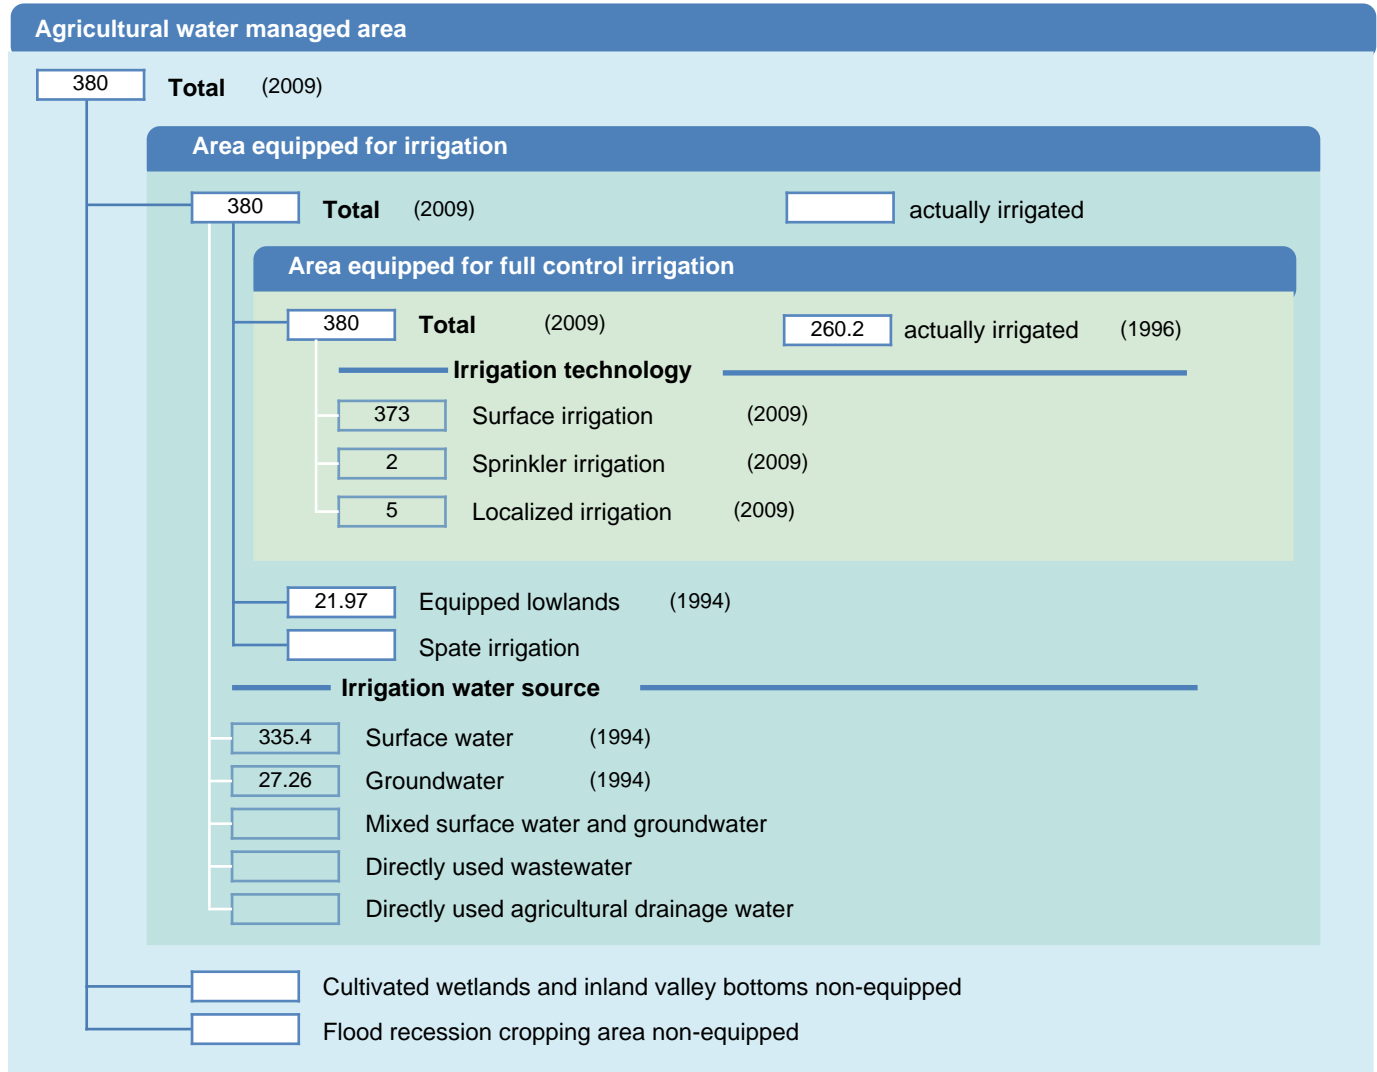

# Irrigation areas sheet

Malaysia

## PHYSICAL AREAS (THOUSAND HECTARES)

## HARVESTED AREAS (THOUSAND HECTARES)