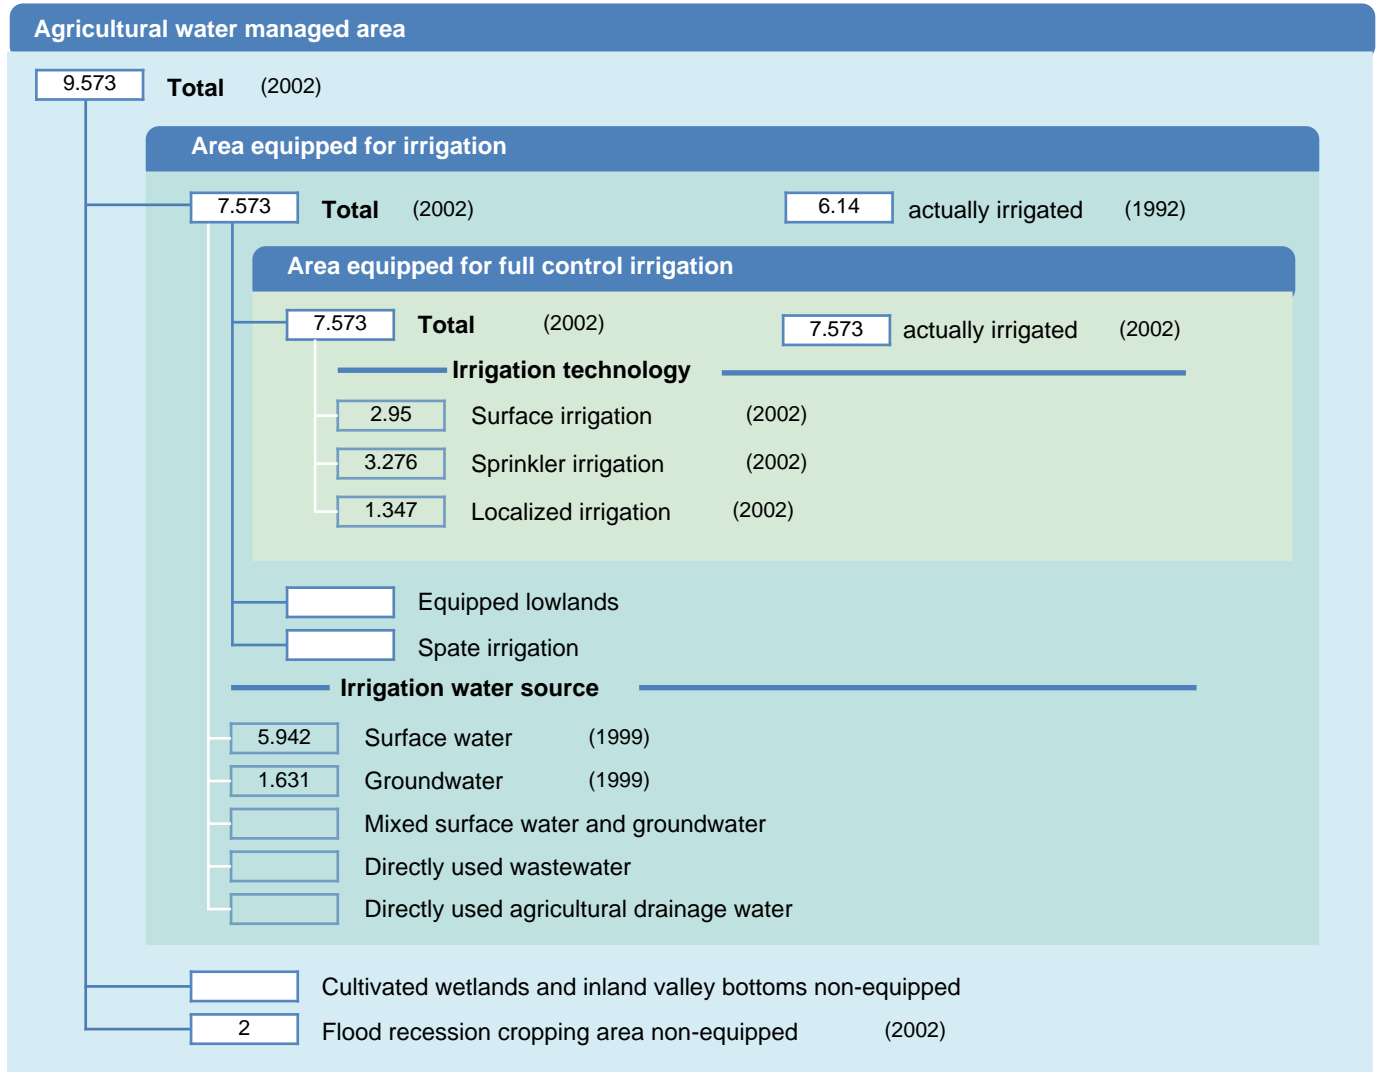

# Irrigation areas sheet

Namibia

## PHYSICAL AREAS (THOUSAND HECTARES)

## HARVESTED AREAS (THOUSAND HECTARES)