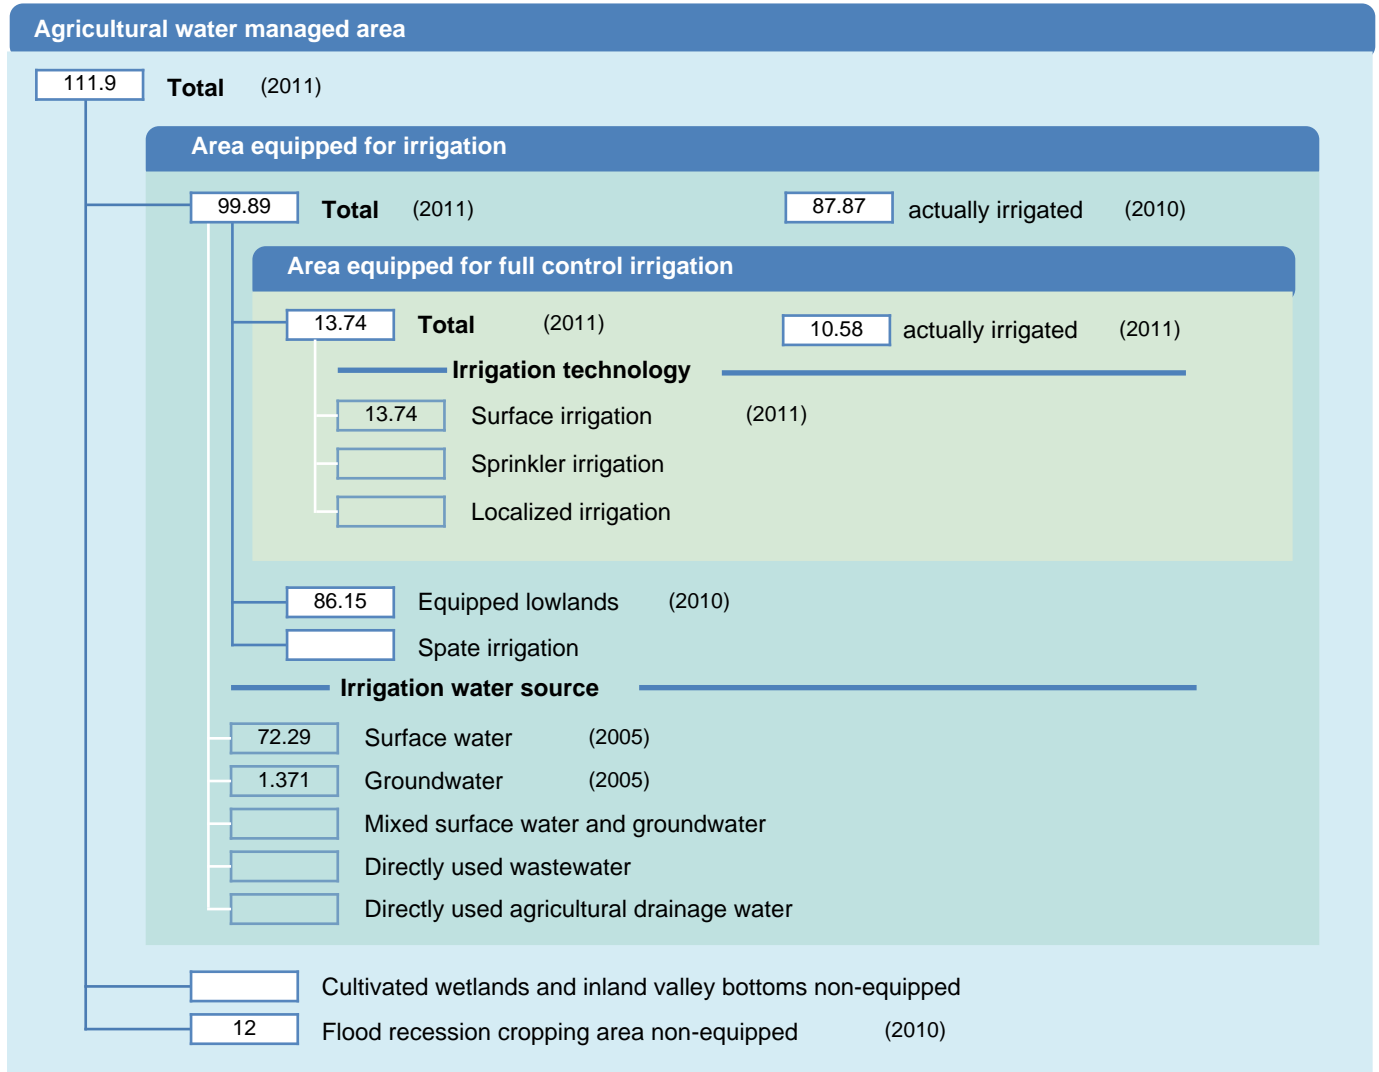

Irrigation areas sheet

Niger

PHYSICAL AREAS (THOUSAND HECTARES)

HARVESTED AREAS (THOUSAND HECTARES)