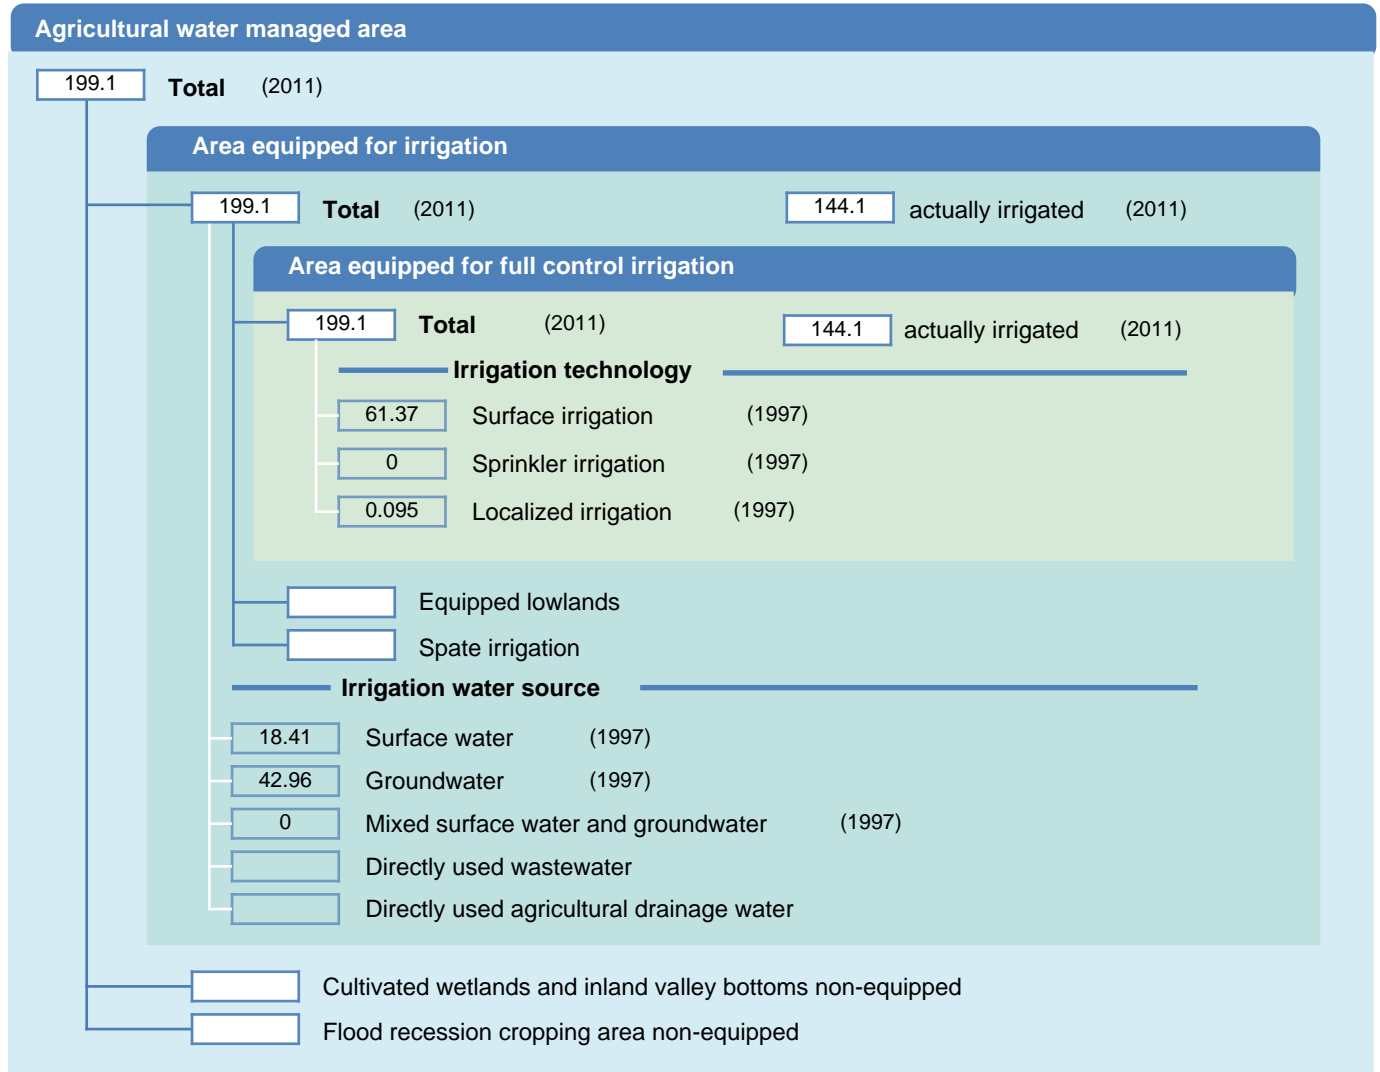

Irrigation areas sheet

Nicaragua

PHYSICAL AREAS (THOUSAND HECTARES)

HARVESTED AREAS (THOUSAND HECTARES)