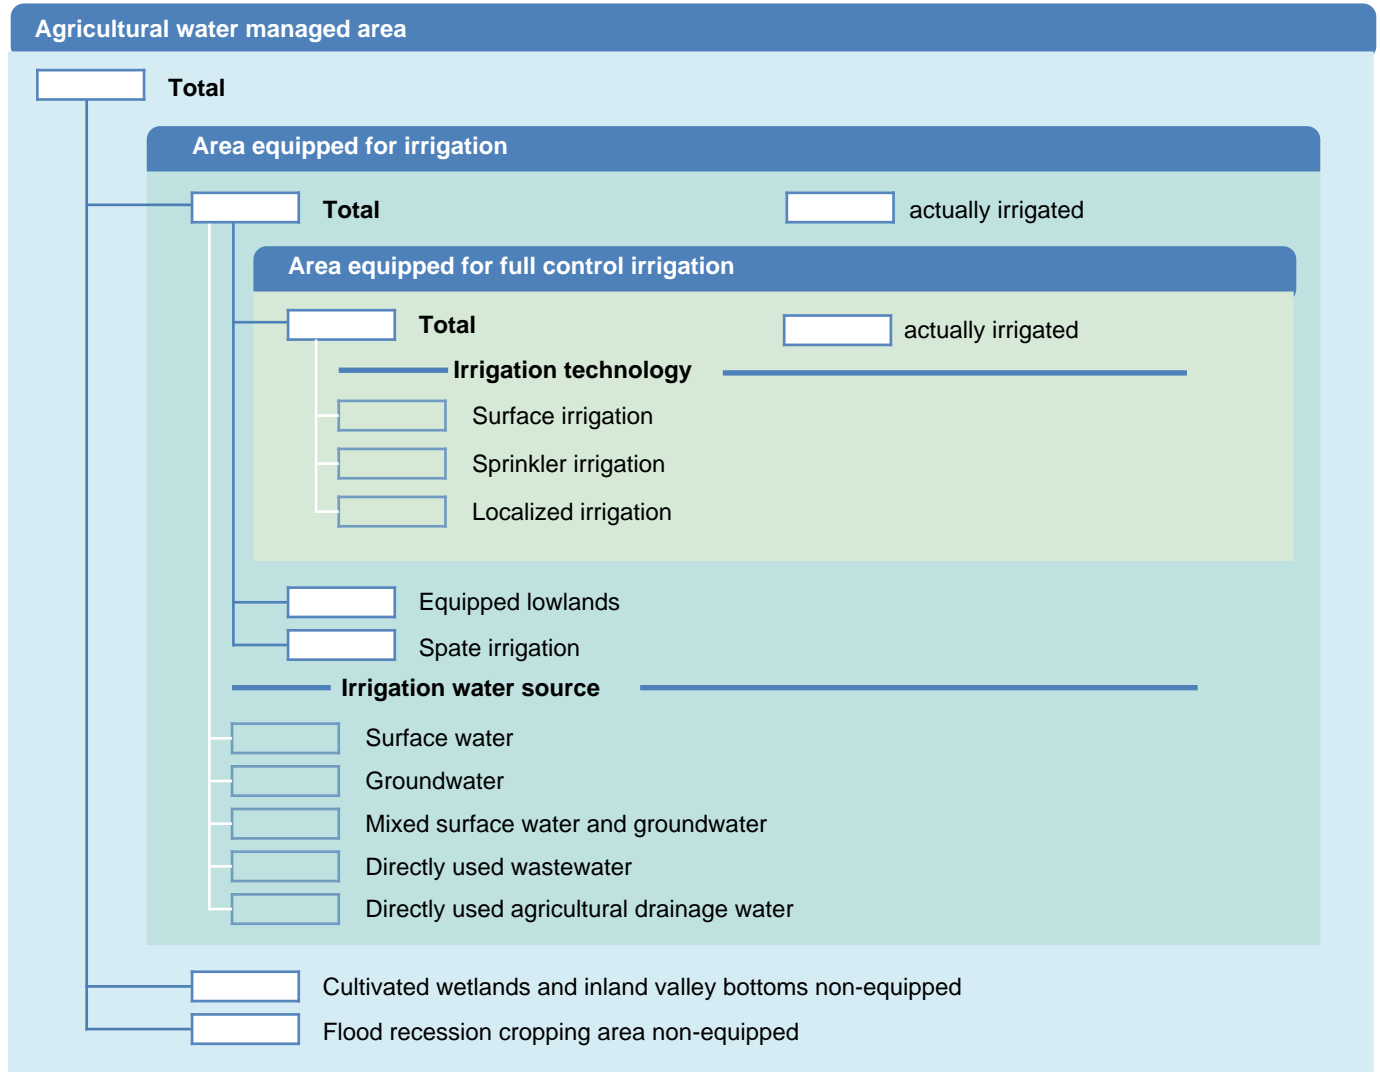

Irrigation areas sheet

Niue

PHYSICAL AREAS (THOUSAND HECTARES)

HARVESTED AREAS (THOUSAND HECTARES)