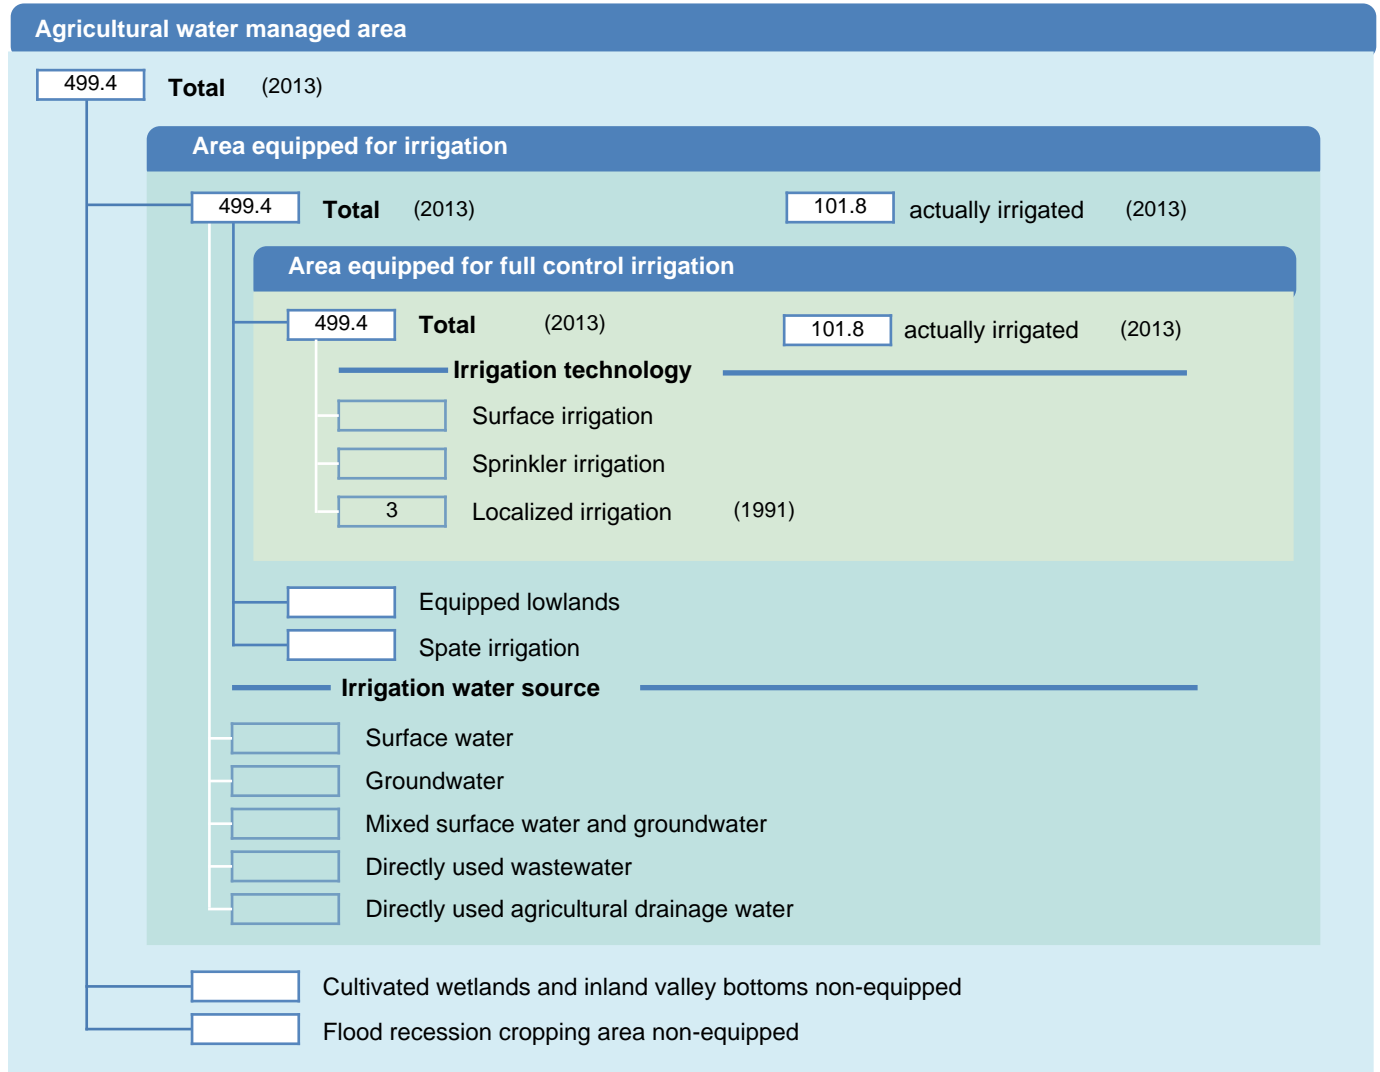

Irrigation areas sheet

Netherlands

PHYSICAL AREAS (THOUSAND HECTARES)

HARVESTED AREAS (THOUSAND HECTARES)