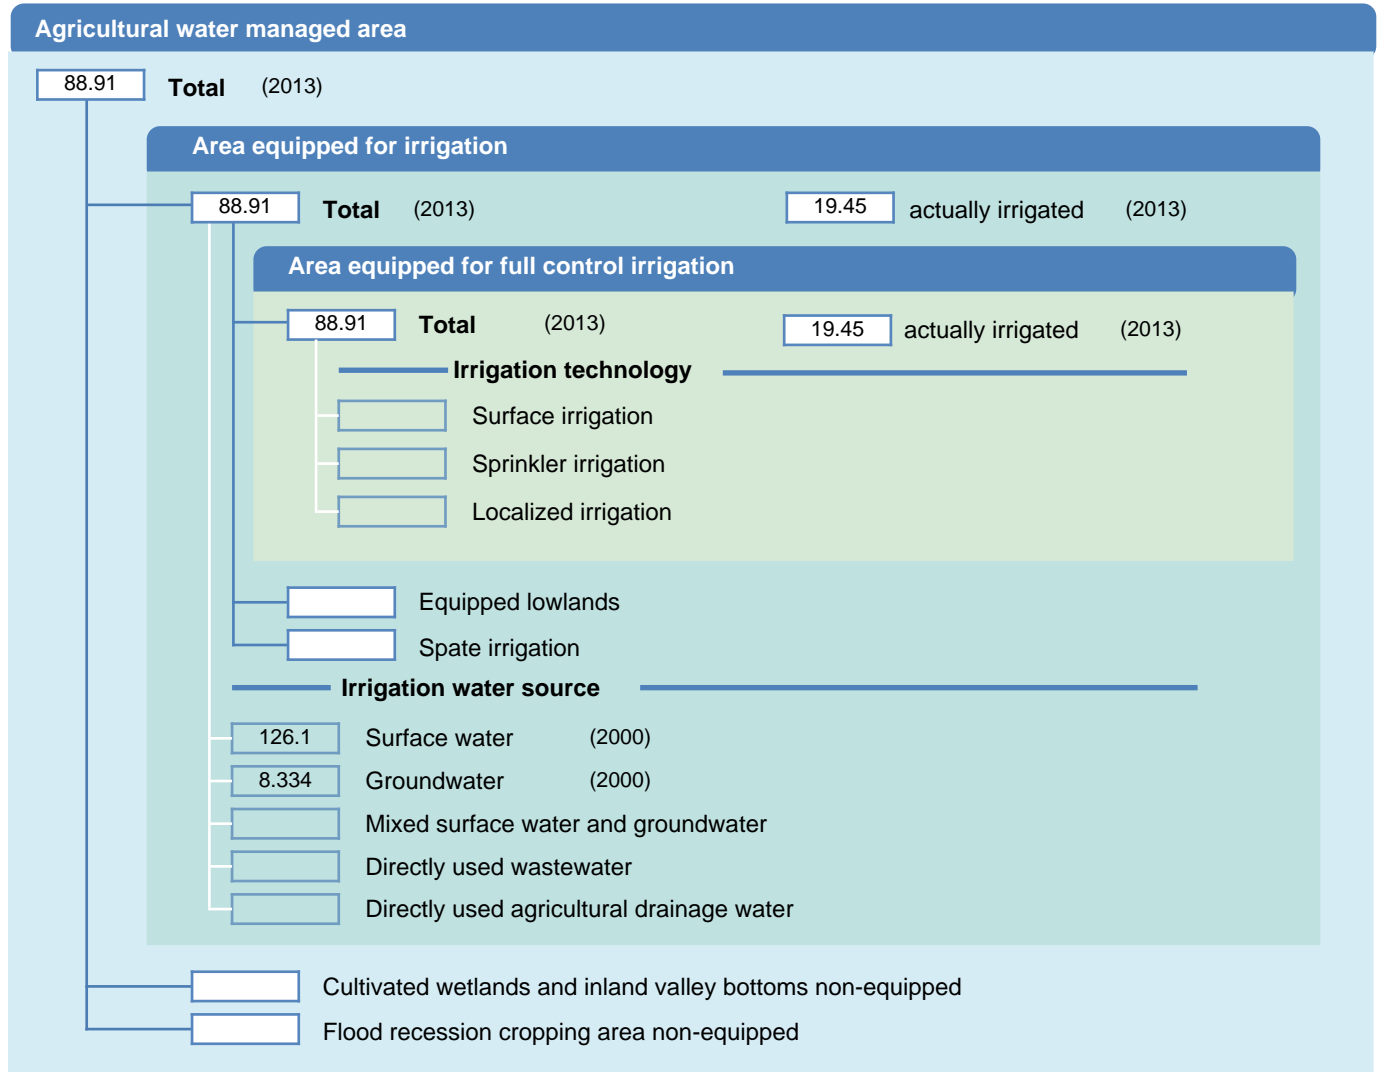

Irrigation areas sheet

Norway

PHYSICAL AREAS (THOUSAND HECTARES)

HARVESTED AREAS (THOUSAND HECTARES)