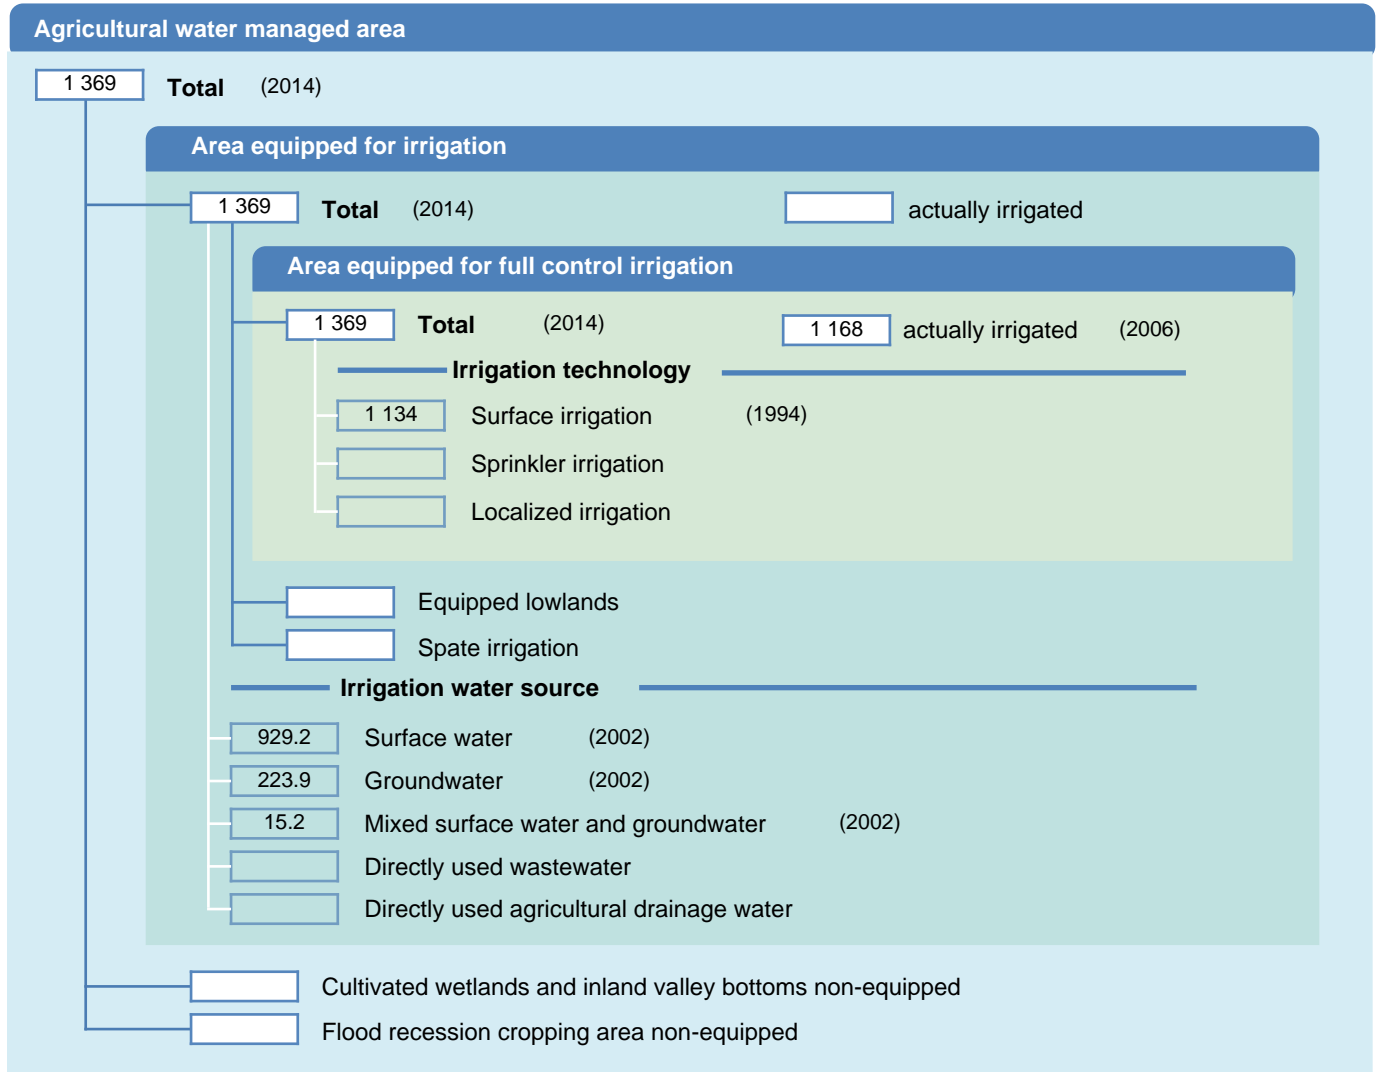

# Irrigation areas sheet

Nepal

## PHYSICAL AREAS (THOUSAND HECTARES)

## HARVESTED AREAS (THOUSAND HECTARES)