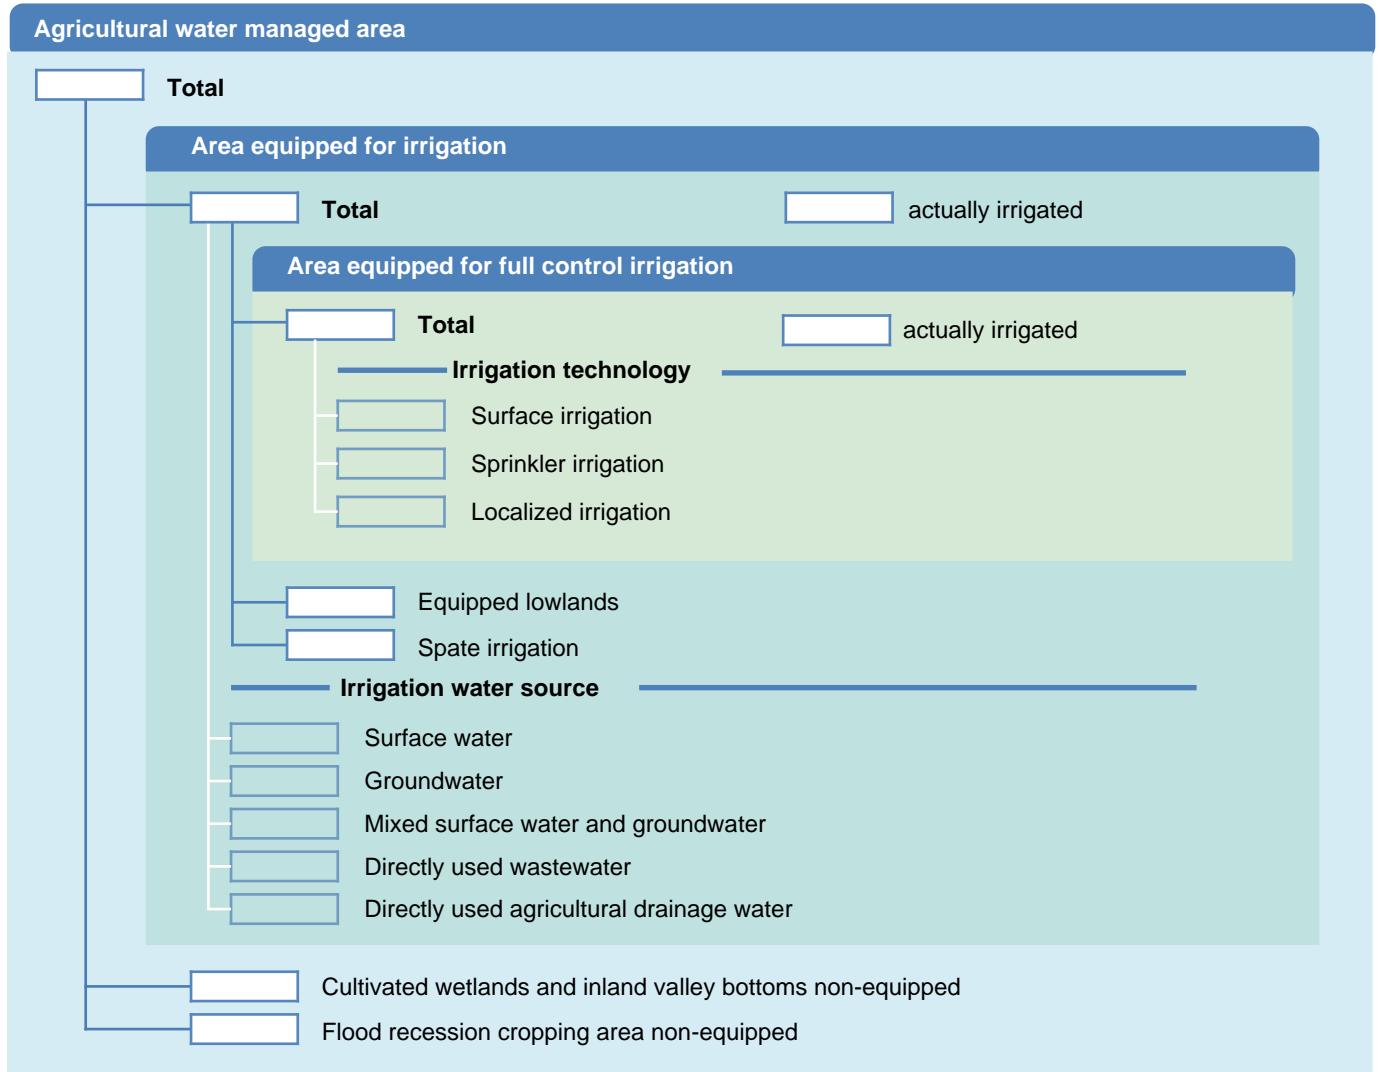

Irrigation areas sheet

Nauru

PHYSICAL AREAS (THOUSAND HECTARES)

HARVESTED AREAS (THOUSAND HECTARES)