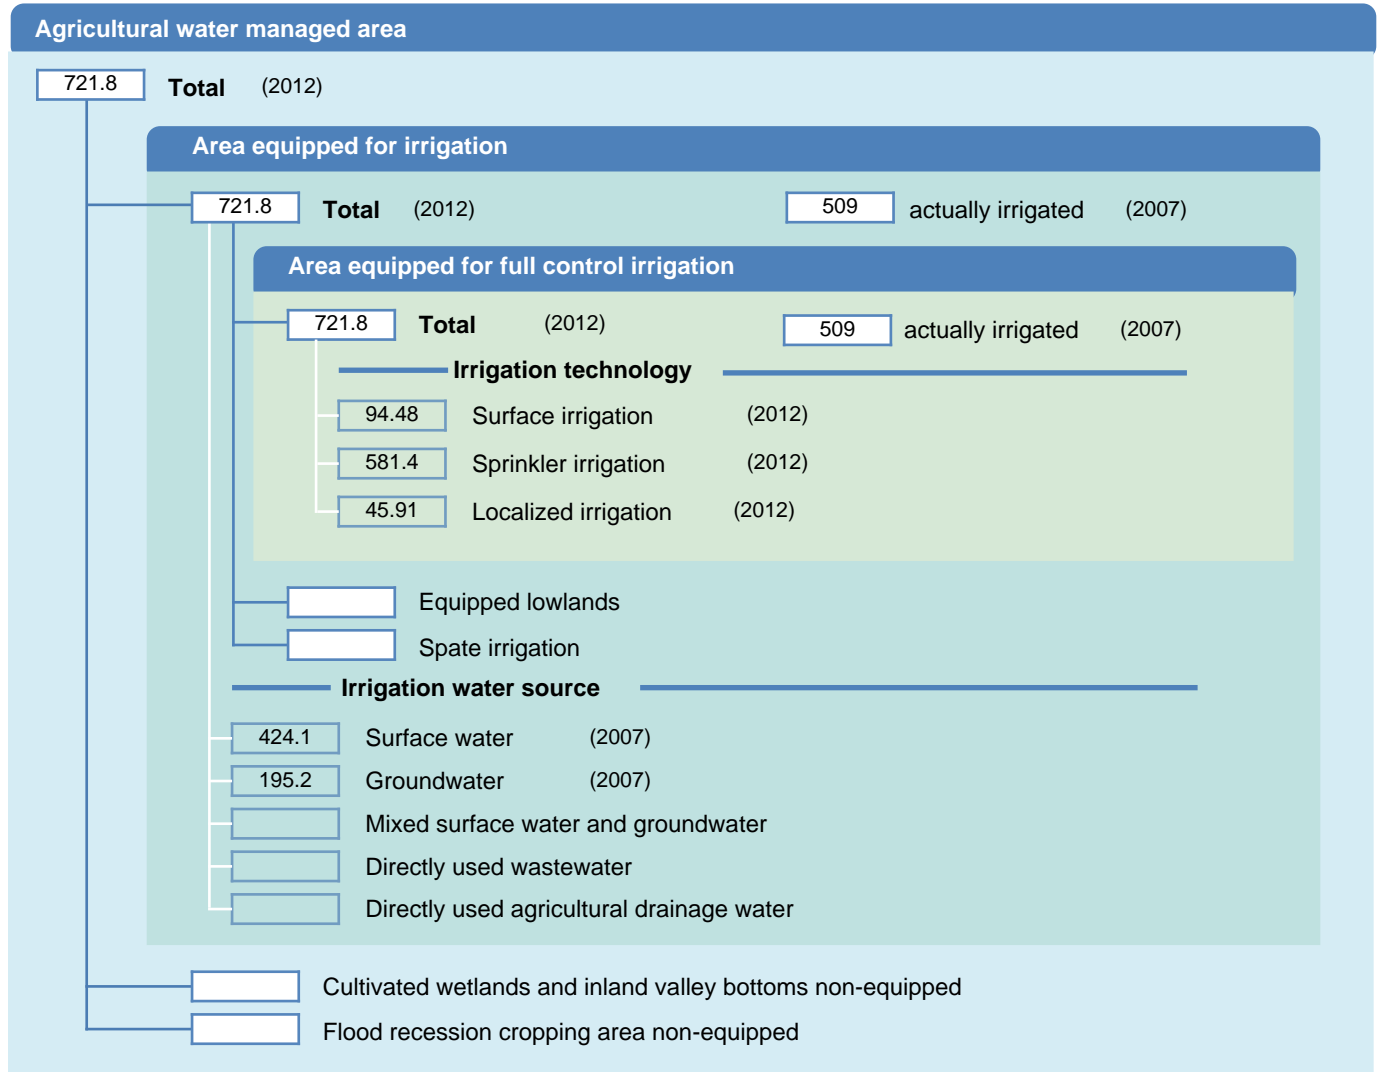

Irrigation areas sheet

New Zealand

PHYSICAL AREAS (THOUSAND HECTARES)

HARVESTED AREAS (THOUSAND HECTARES)