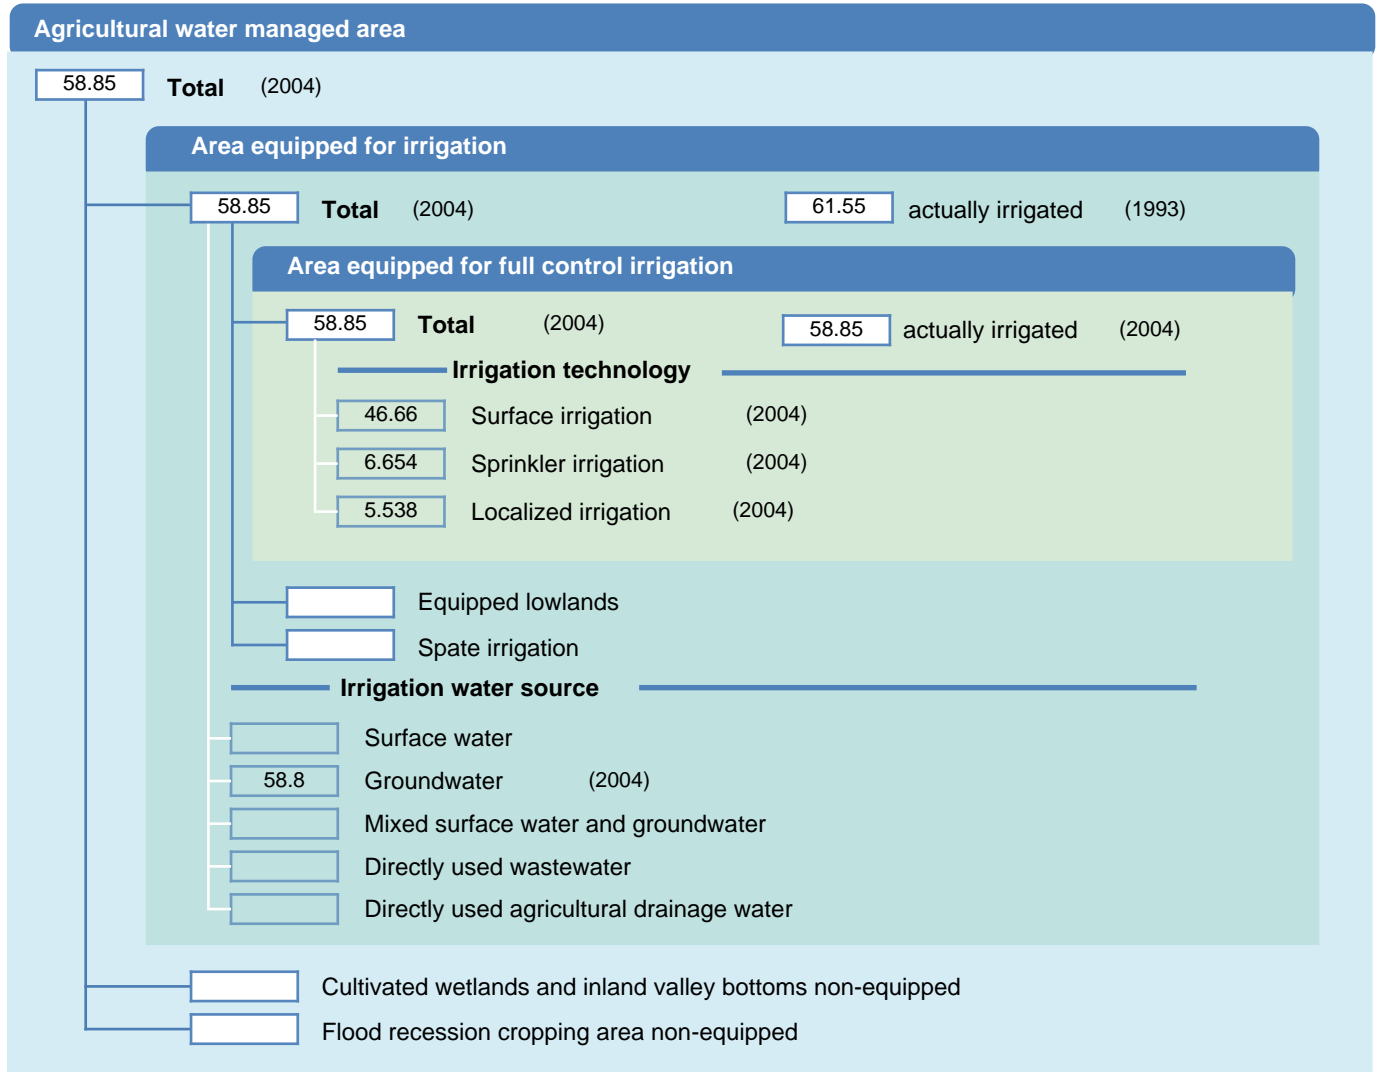

Irrigation areas sheet

Oman

PHYSICAL AREAS (THOUSAND HECTARES)

HARVESTED AREAS (THOUSAND HECTARES)