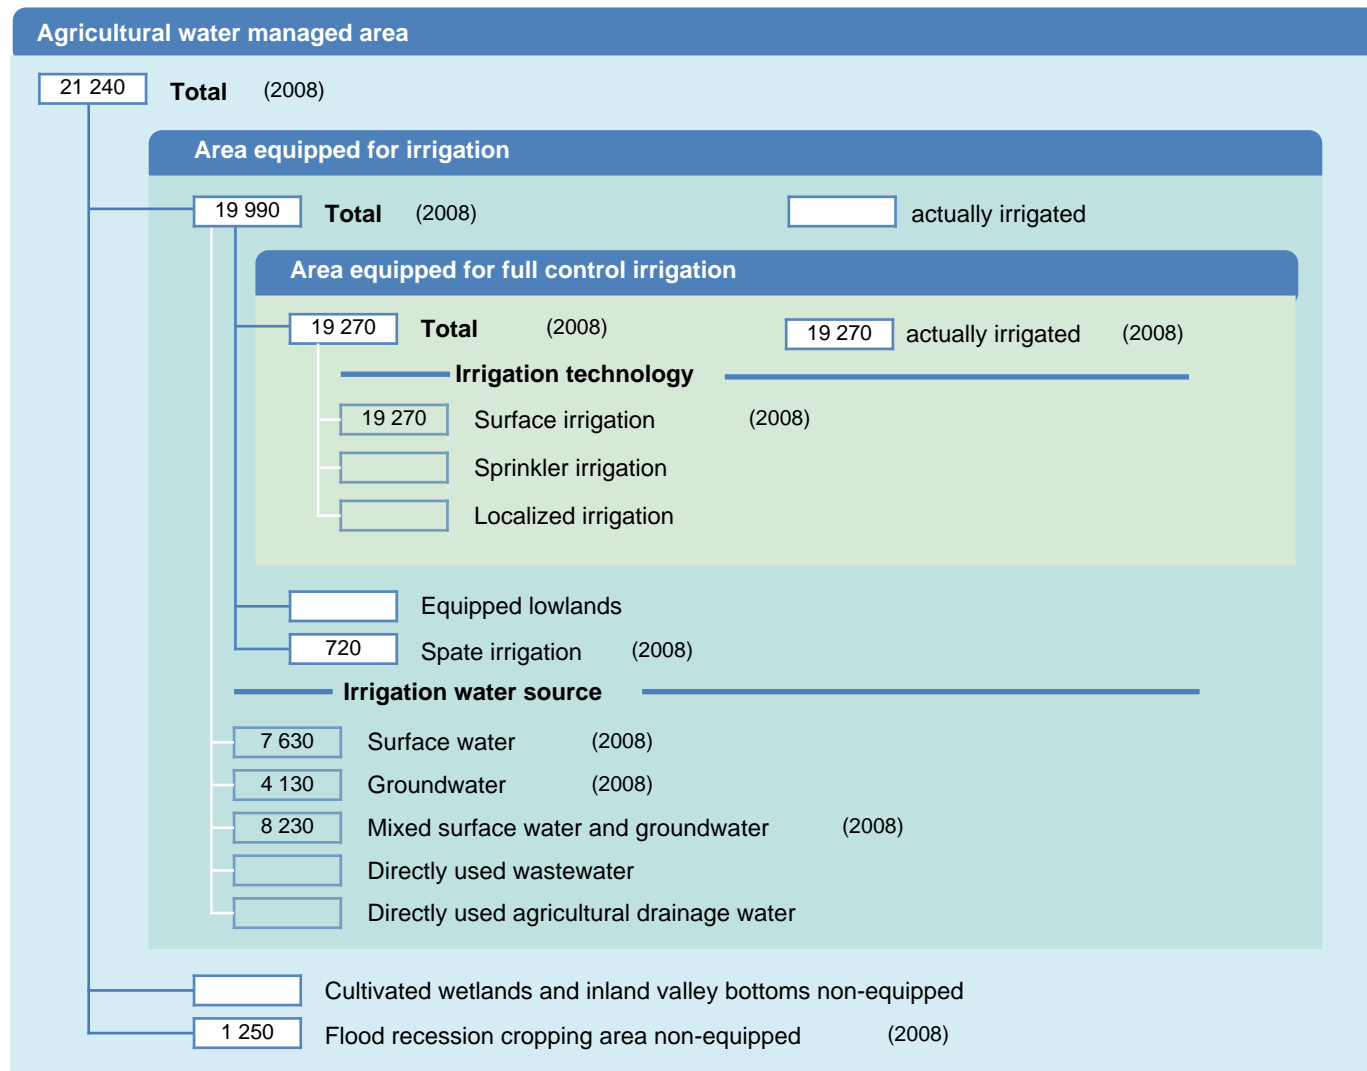

# Irrigation areas sheet

Pakistan

## PHYSICAL AREAS (THOUSAND HECTARES)

## HARVESTED AREAS (THOUSAND HECTARES)