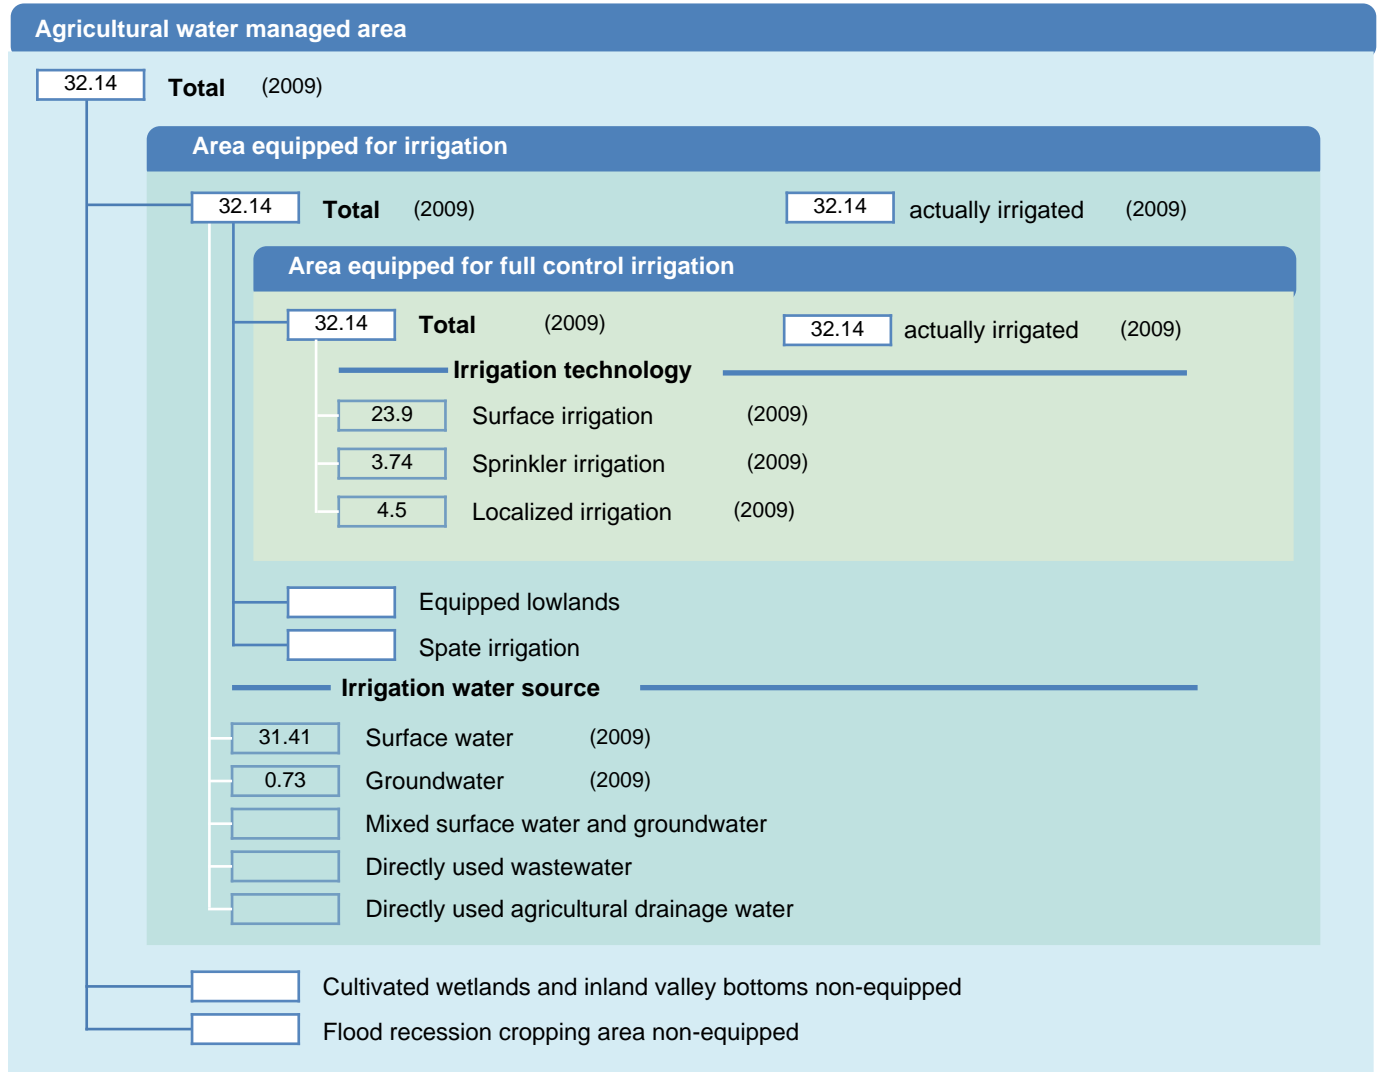

Irrigation areas sheet

Panama

PHYSICAL AREAS (THOUSAND HECTARES)

HARVESTED AREAS (THOUSAND HECTARES)