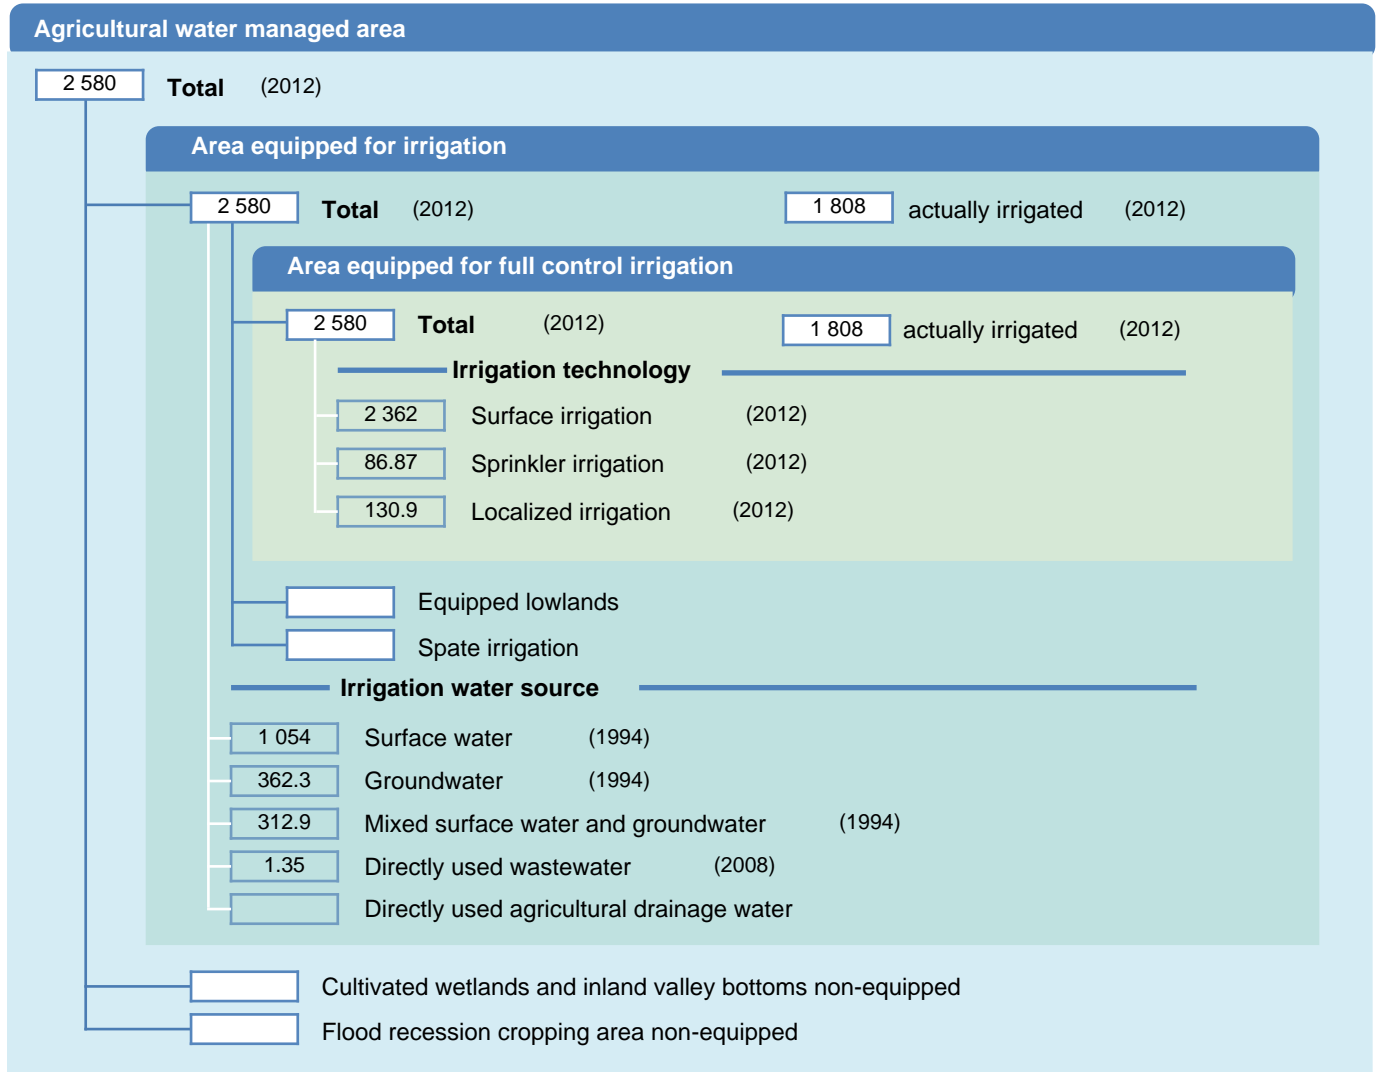

Irrigation areas sheet

Peru

PHYSICAL AREAS (THOUSAND HECTARES)

HARVESTED AREAS (THOUSAND HECTARES)