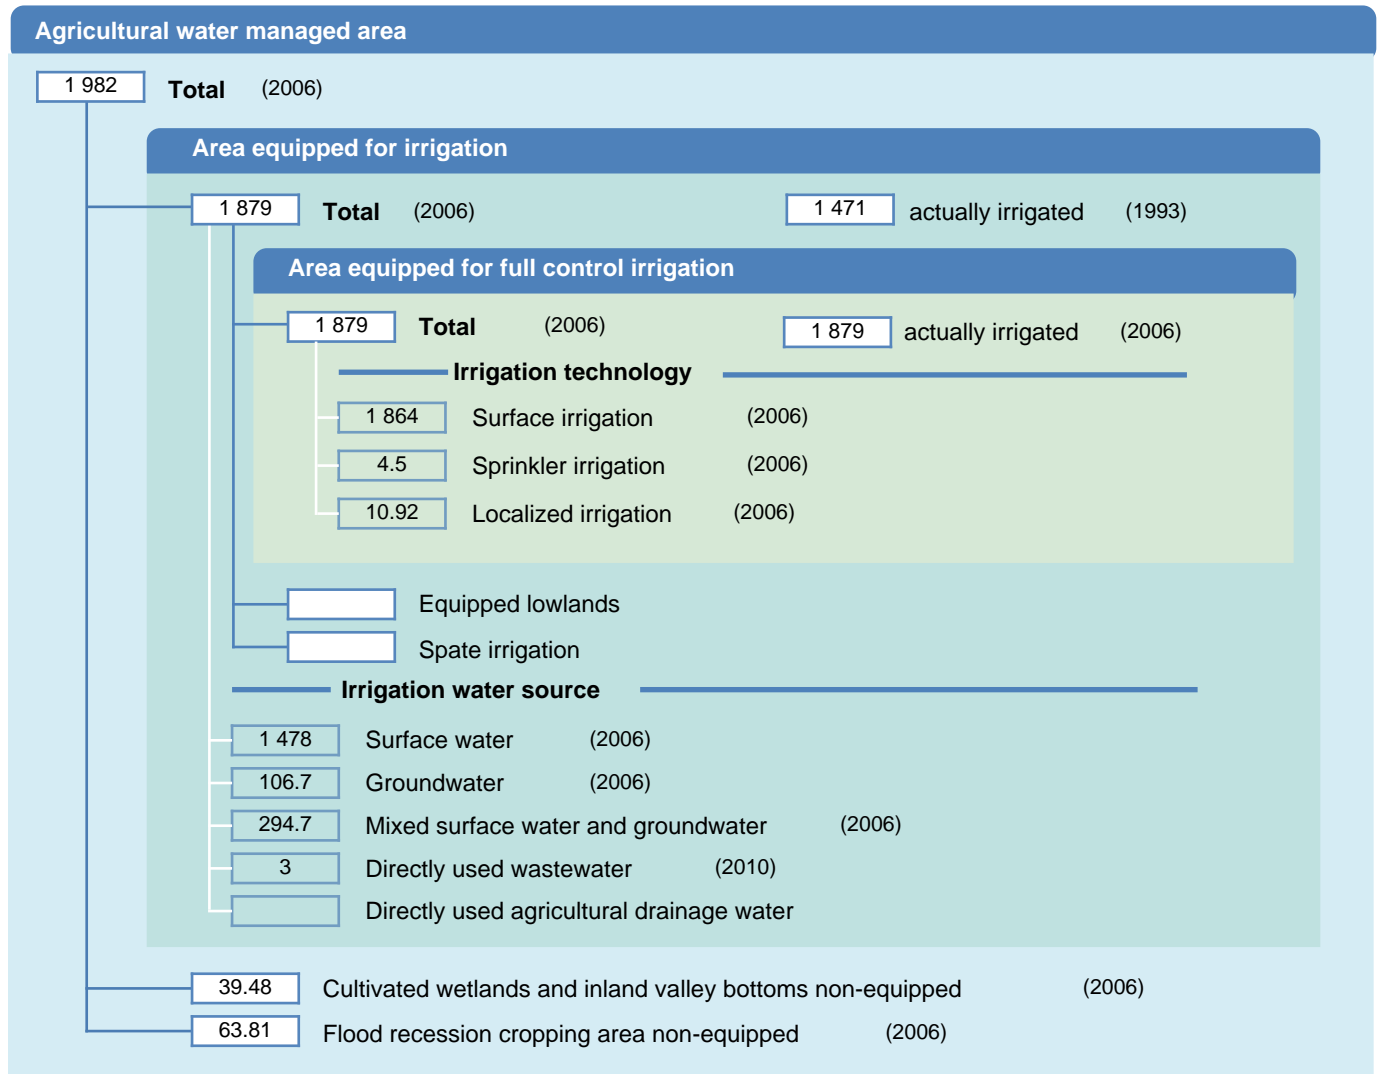

Irrigation areas sheet

Philippines

PHYSICAL AREAS (THOUSAND HECTARES)

HARVESTED AREAS (THOUSAND HECTARES)