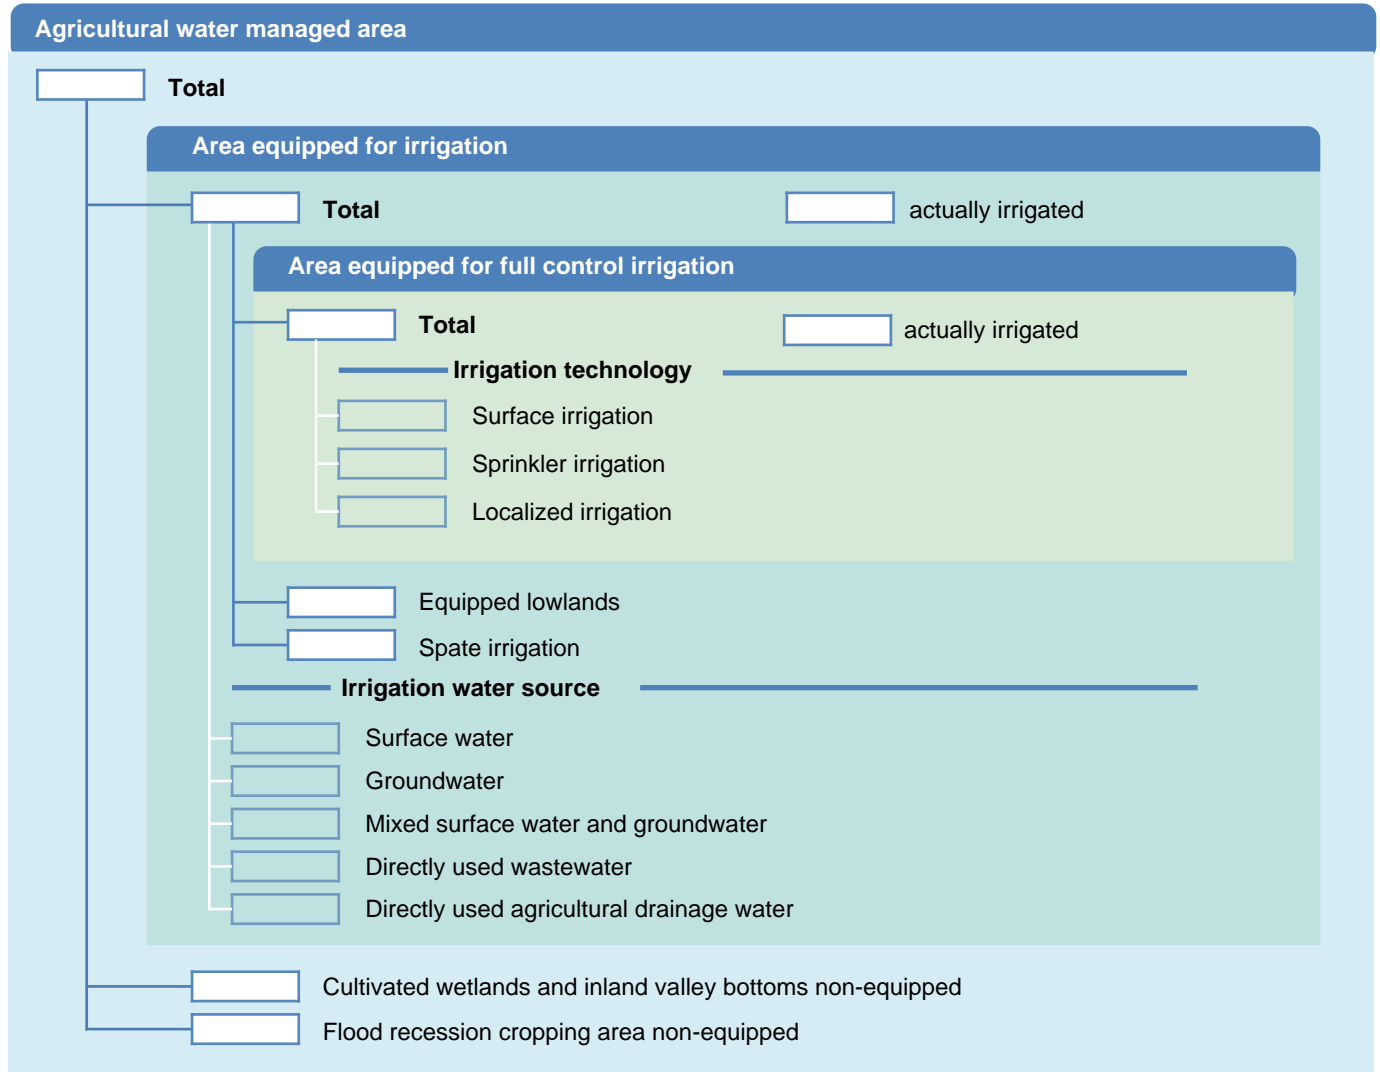

Irrigation areas sheet

Palau

PHYSICAL AREAS (THOUSAND HECTARES)

HARVESTED AREAS (THOUSAND HECTARES)