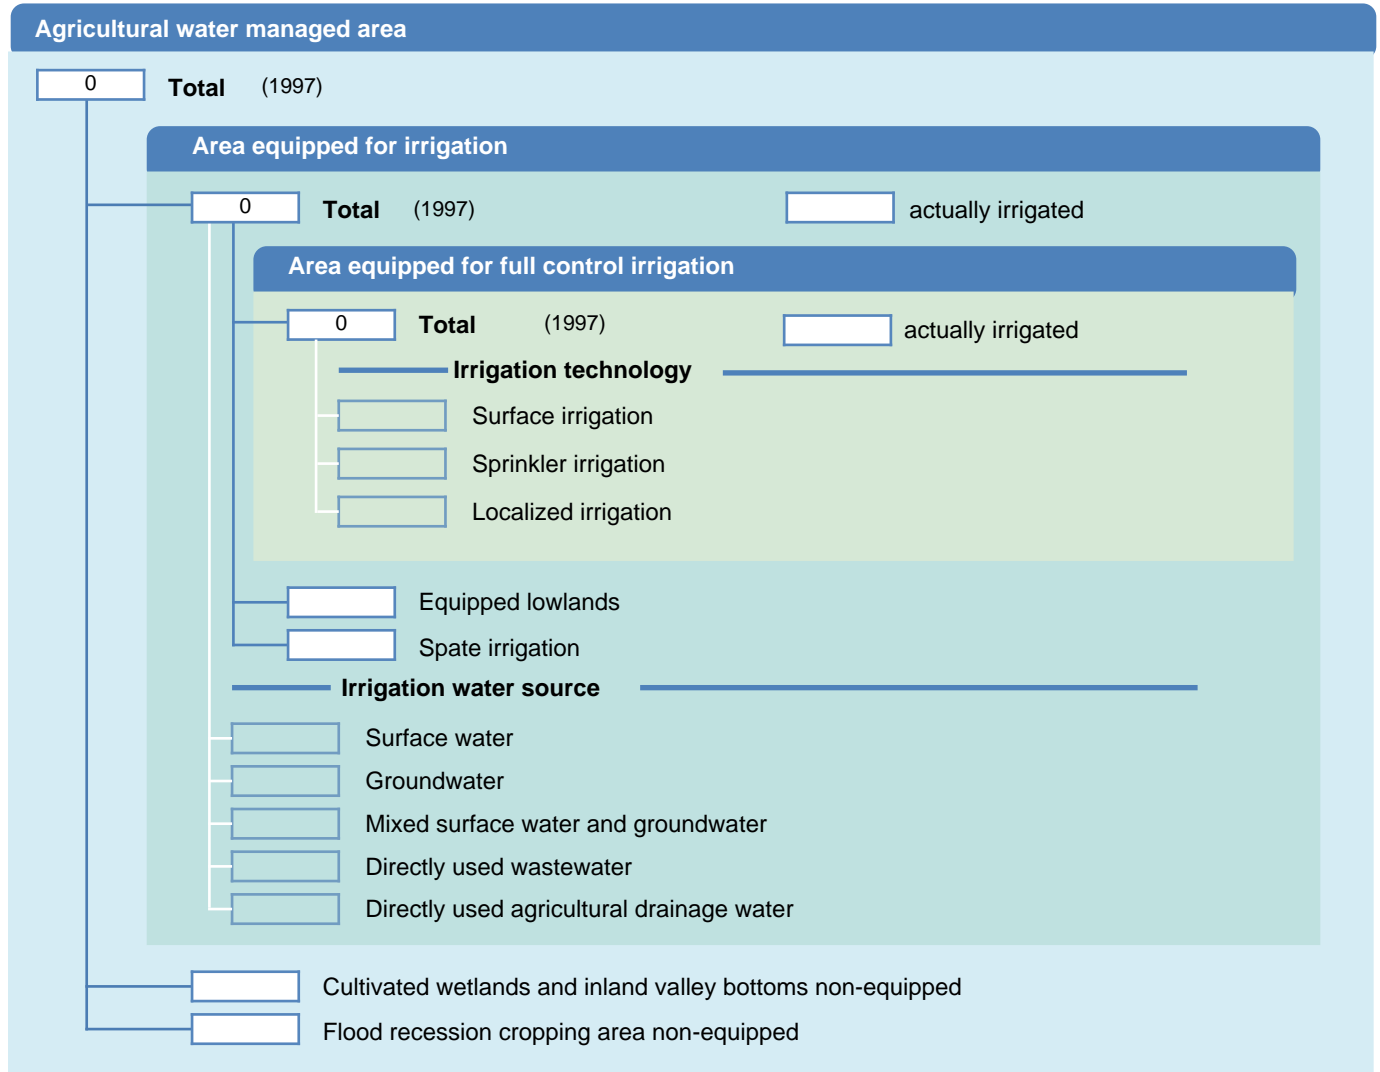

Irrigation areas sheet

Papua New Guinea

PHYSICAL AREAS (THOUSAND HECTARES)

HARVESTED AREAS (THOUSAND HECTARES)