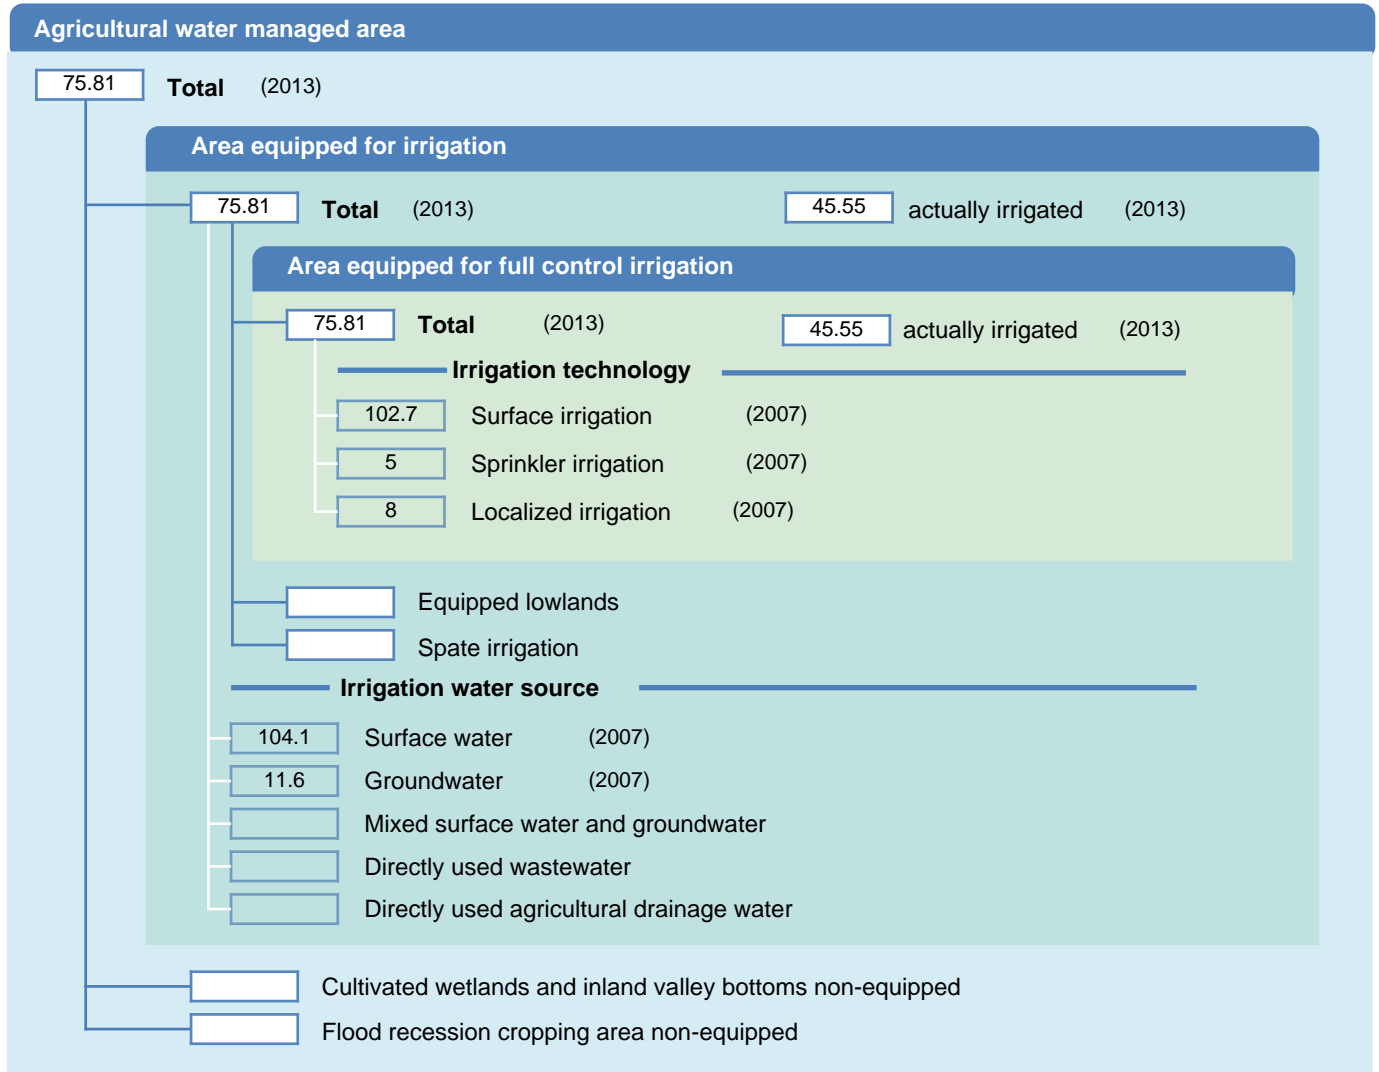

# Irrigation areas sheet

Poland

## PHYSICAL AREAS (THOUSAND HECTARES)

## HARVESTED AREAS (THOUSAND HECTARES)