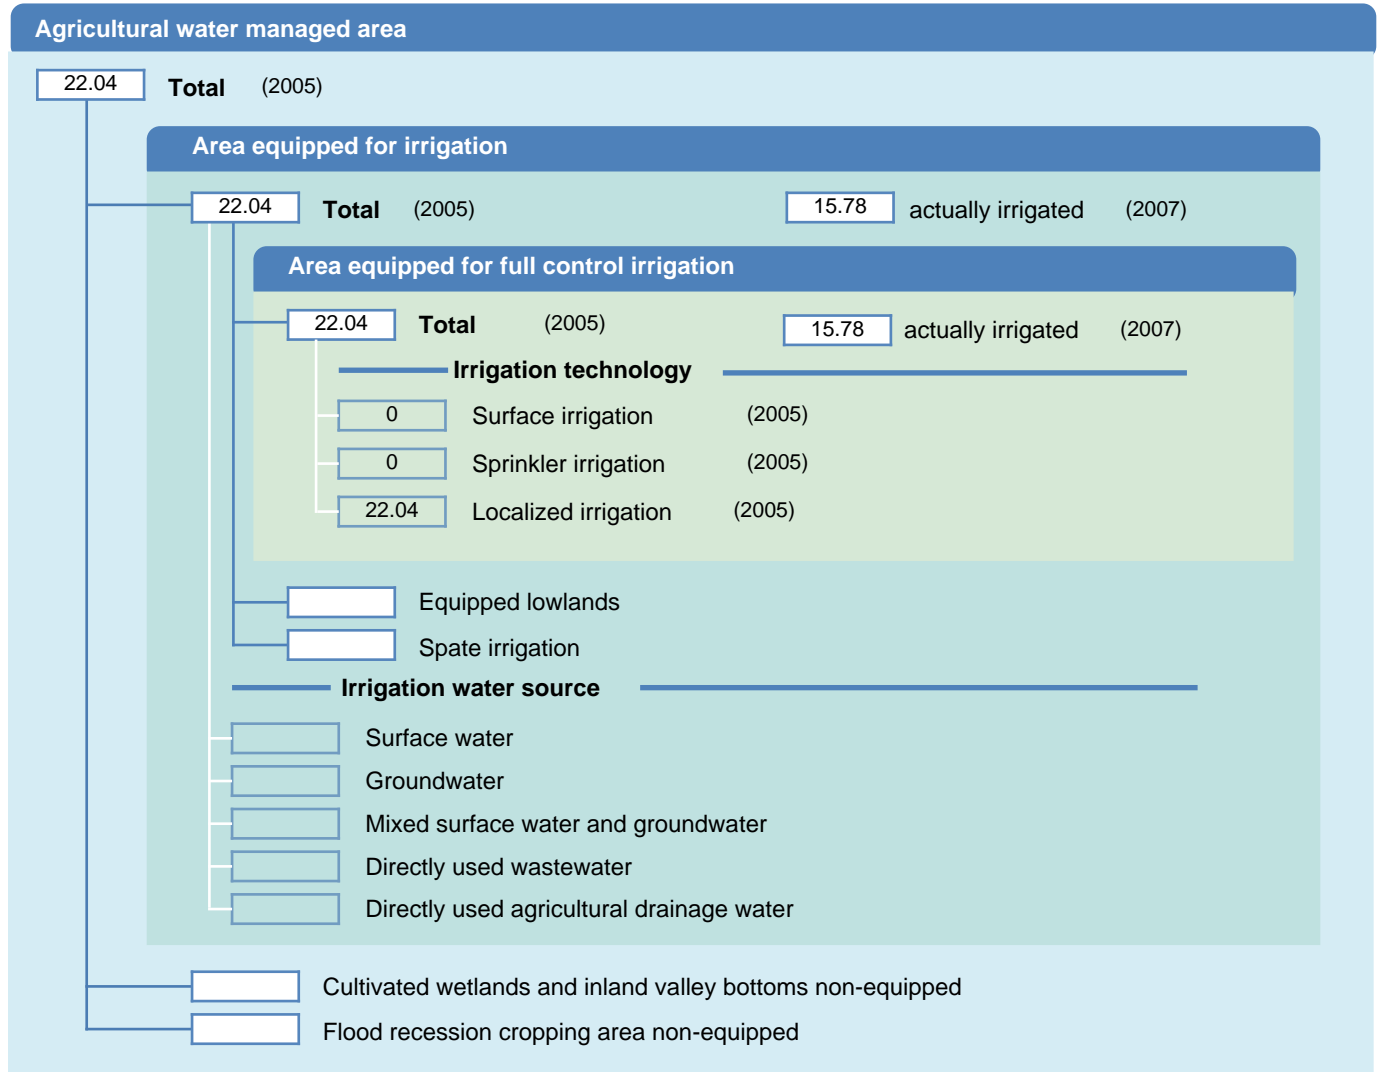

Irrigation areas sheet

Puerto Rico

PHYSICAL AREAS (THOUSAND HECTARES)

HARVESTED AREAS (THOUSAND HECTARES)