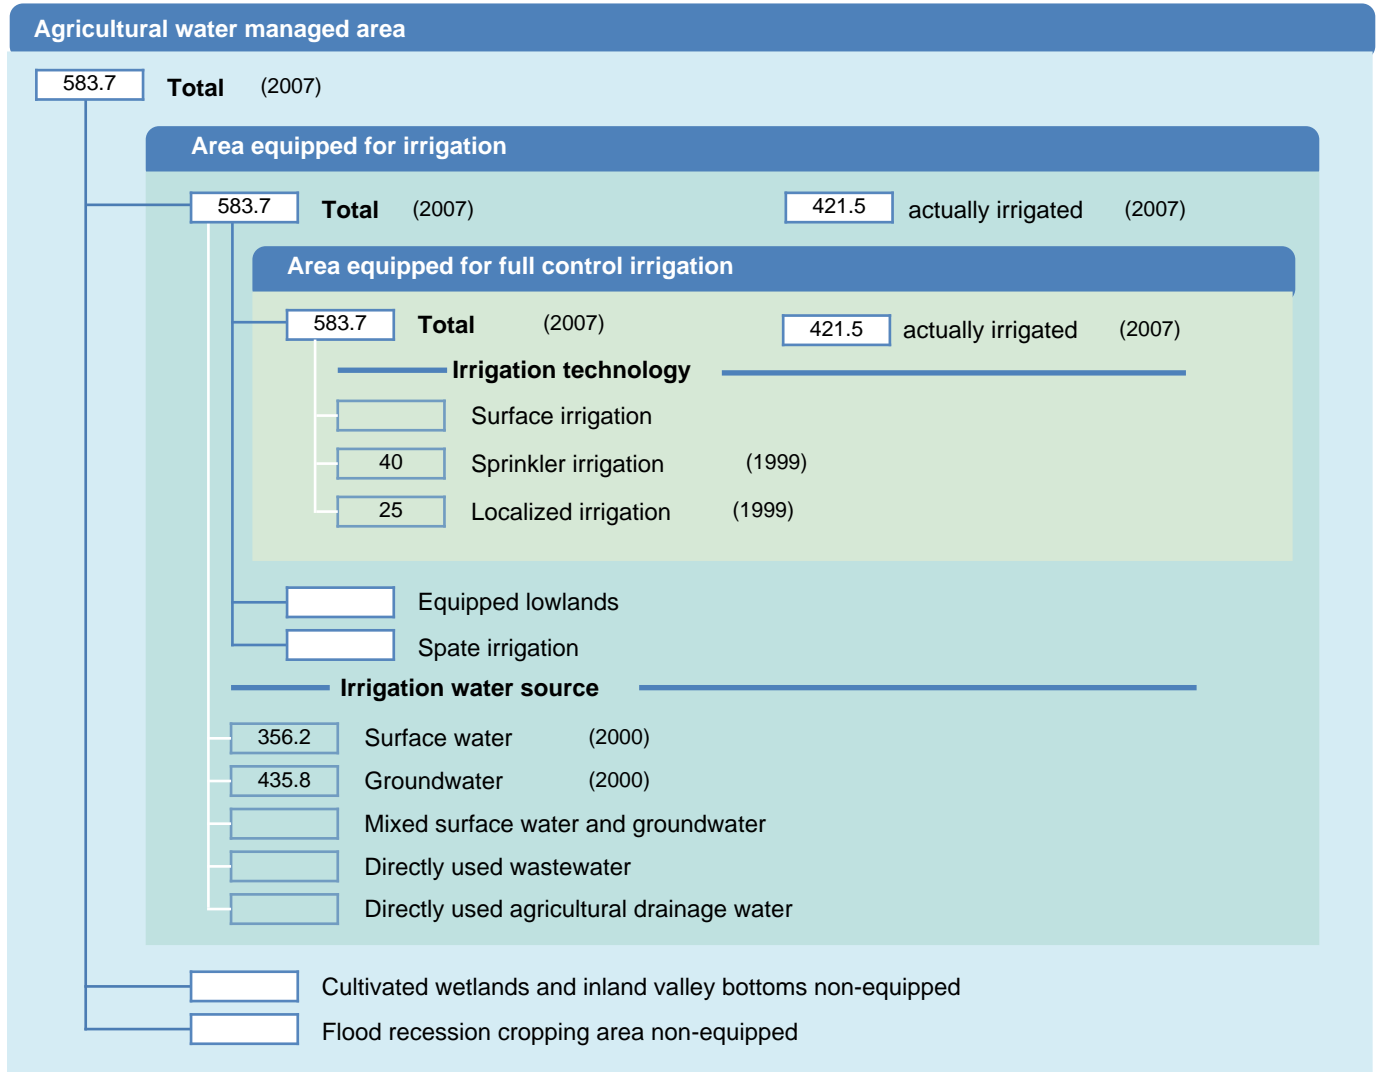

Irrigation areas sheet

Portugal

PHYSICAL AREAS (THOUSAND HECTARES)

HARVESTED AREAS (THOUSAND HECTARES)