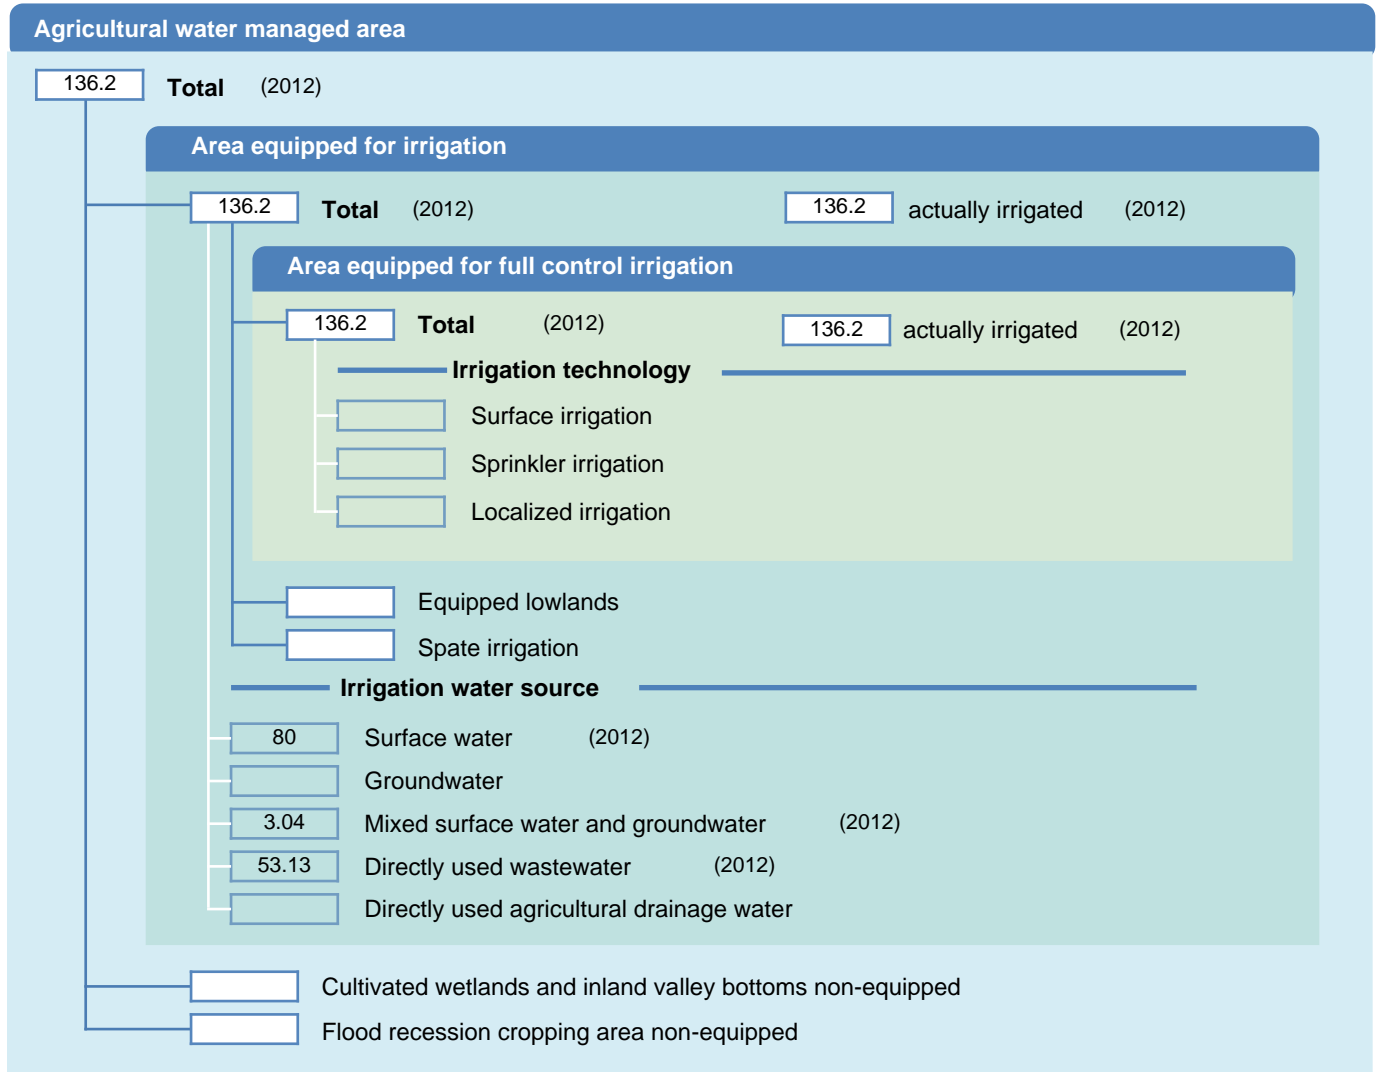

Irrigation areas sheet

Paraguay

PHYSICAL AREAS (THOUSAND HECTARES)

HARVESTED AREAS (THOUSAND HECTARES)