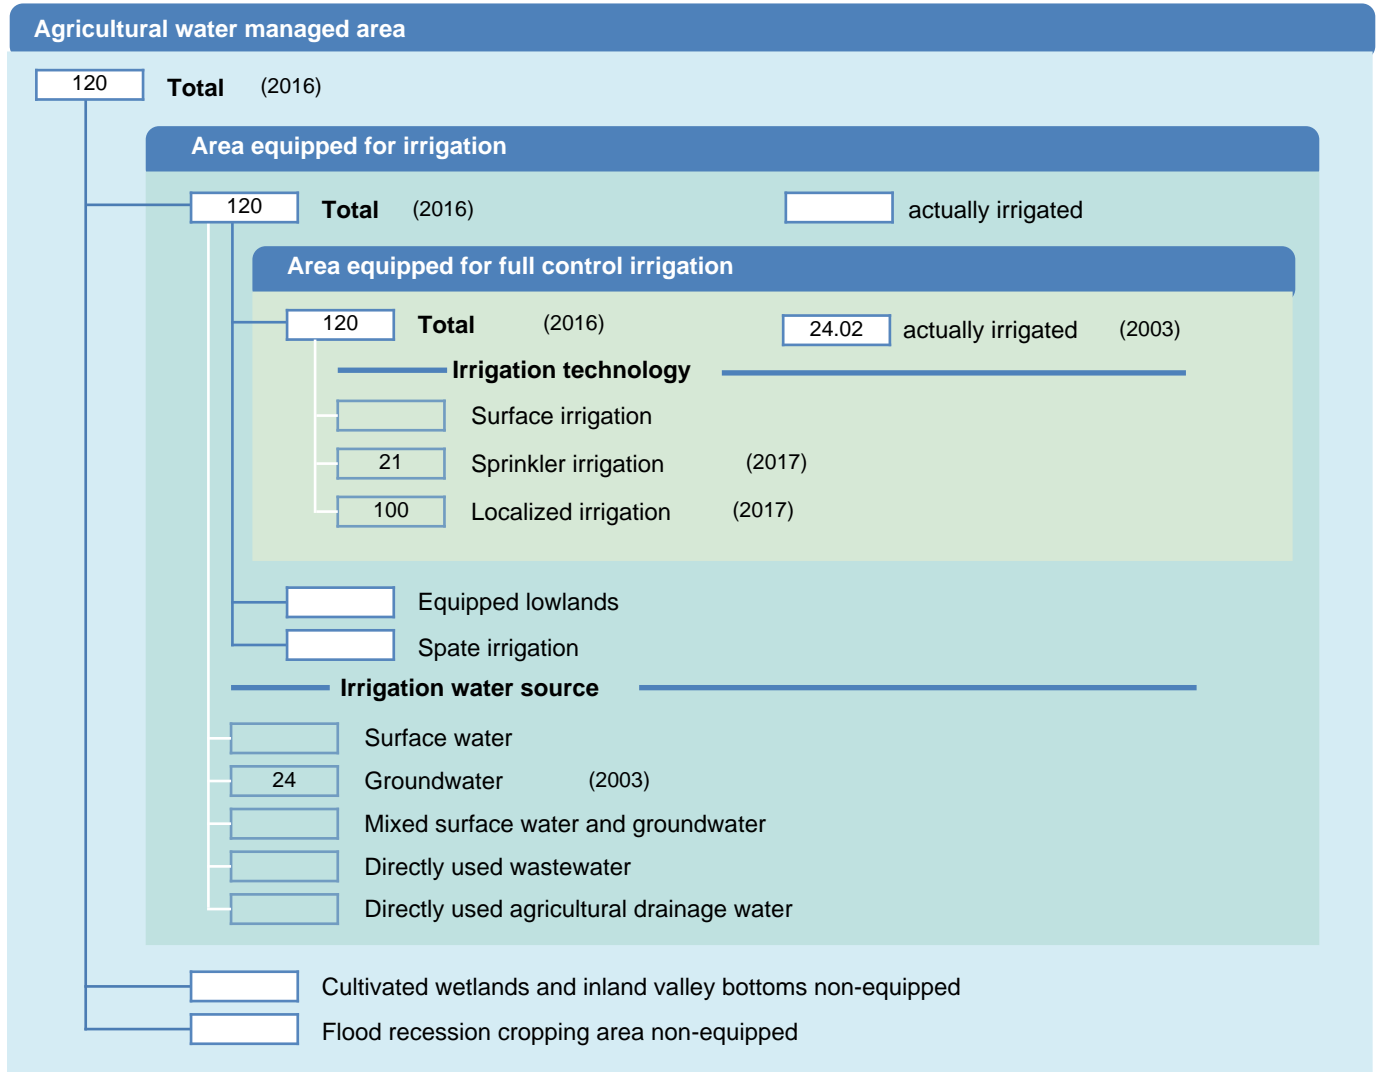

Irrigation areas sheet

Palestine

PHYSICAL AREAS (THOUSAND HECTARES)

HARVESTED AREAS (THOUSAND HECTARES)