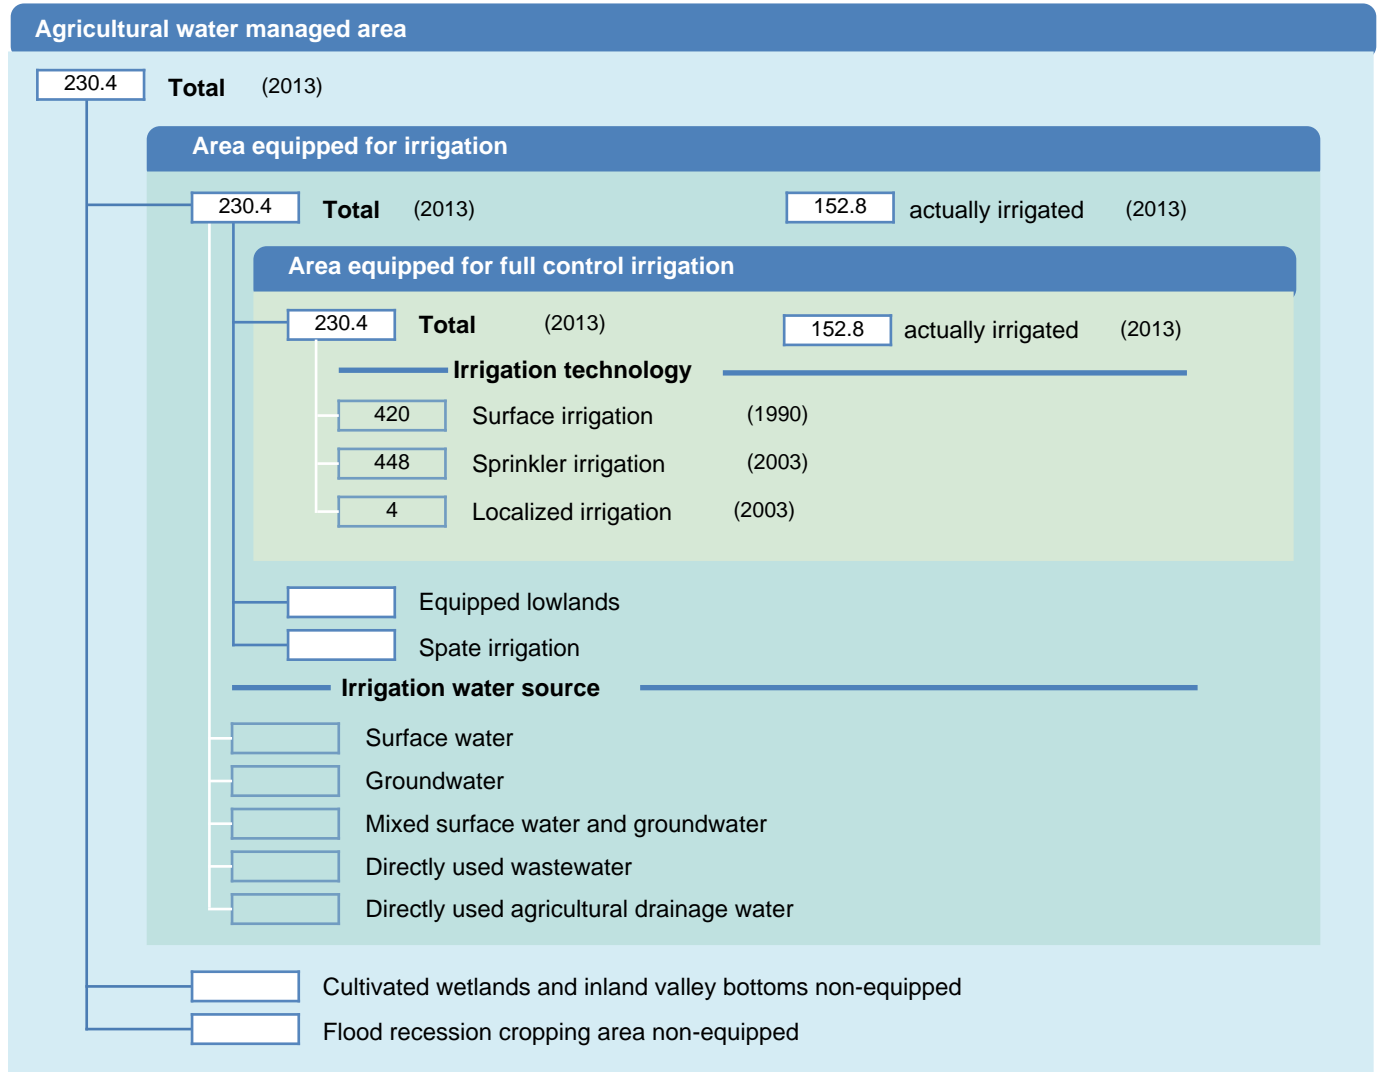

# Irrigation areas sheet

Romania

## PHYSICAL AREAS (THOUSAND HECTARES)

## HARVESTED AREAS (THOUSAND HECTARES)