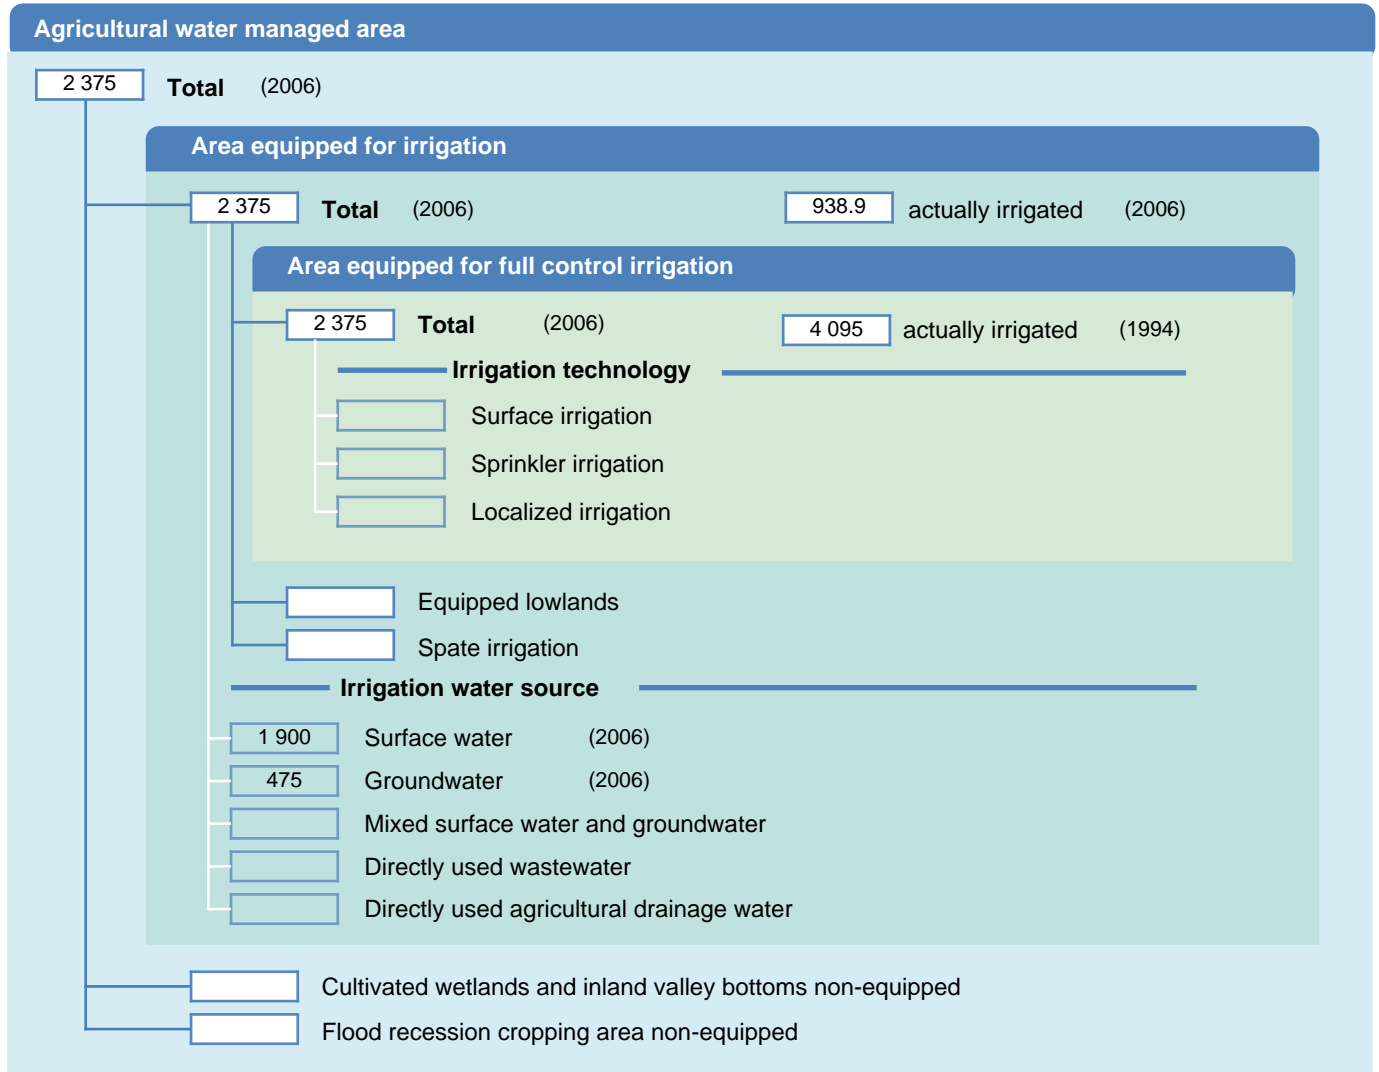

Irrigation areas sheet

Russian Federation

PHYSICAL AREAS (THOUSAND HECTARES)

HARVESTED AREAS (THOUSAND HECTARES)