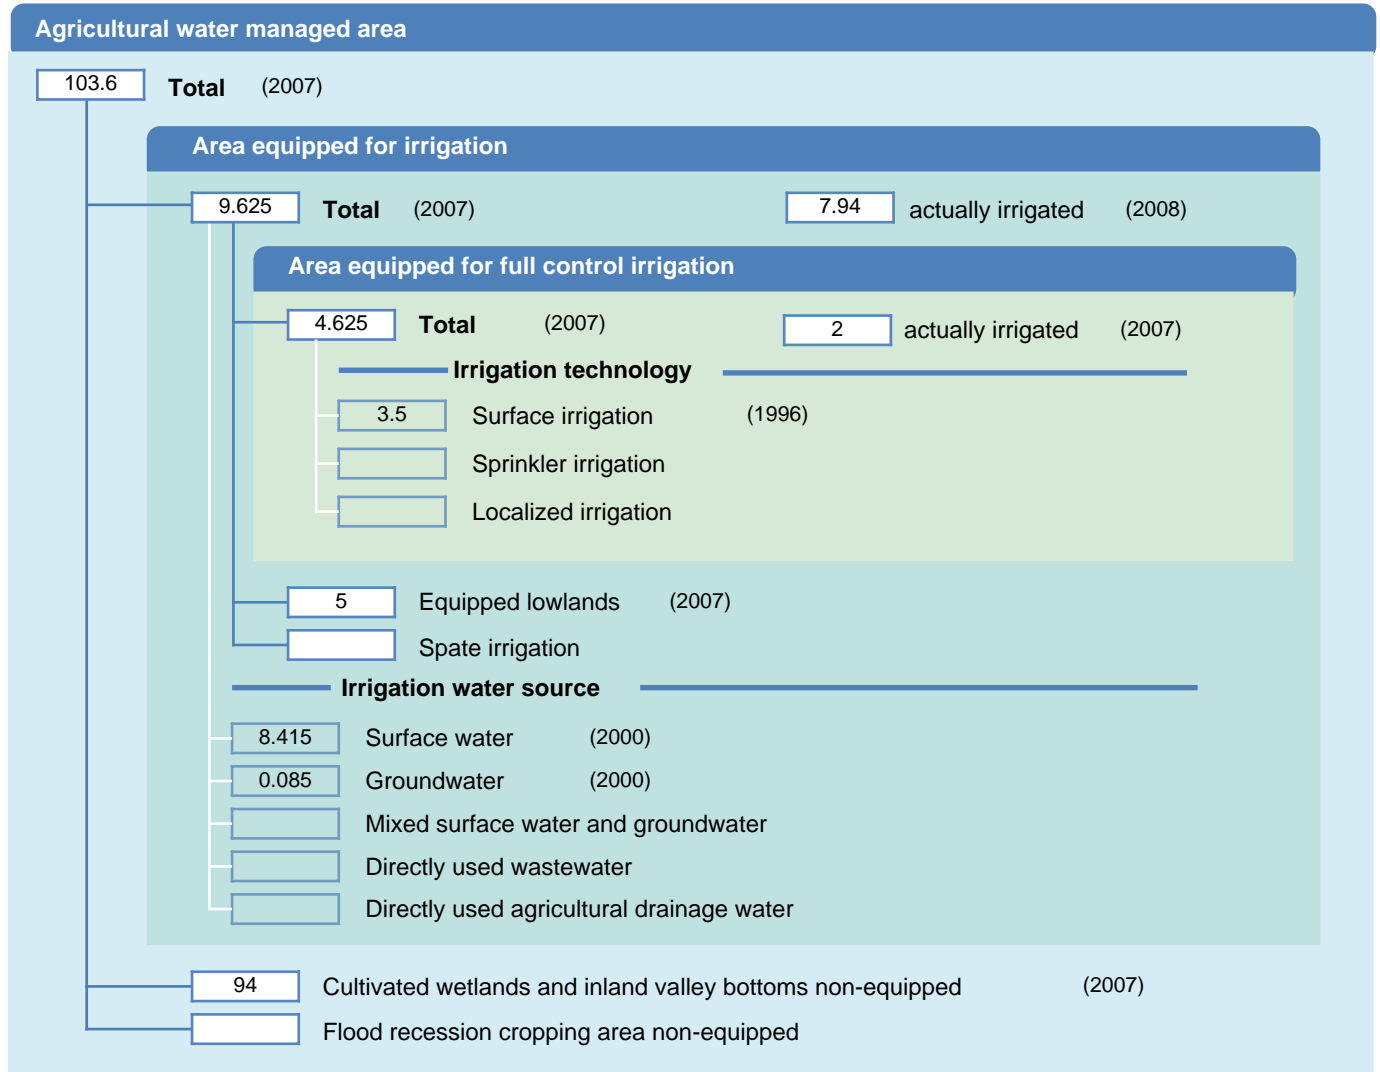

Irrigation areas sheet

Rwanda

PHYSICAL AREAS (THOUSAND HECTARES)

HARVESTED AREAS (THOUSAND HECTARES)