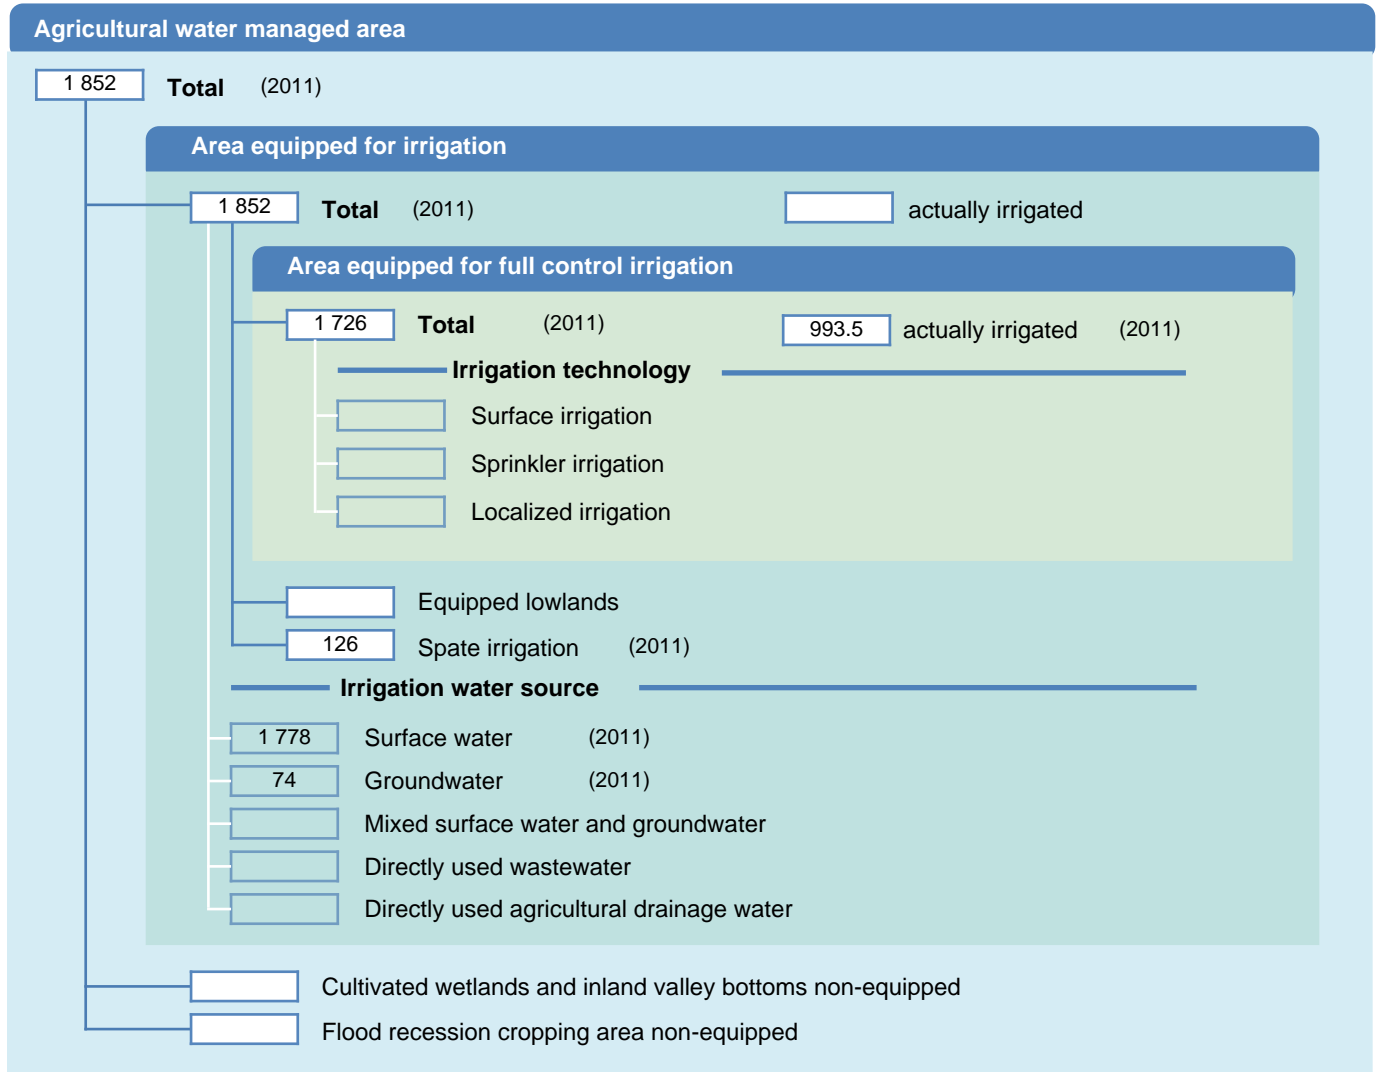

Irrigation areas sheet

Sudan

PHYSICAL AREAS (THOUSAND HECTARES)

HARVESTED AREAS (THOUSAND HECTARES)