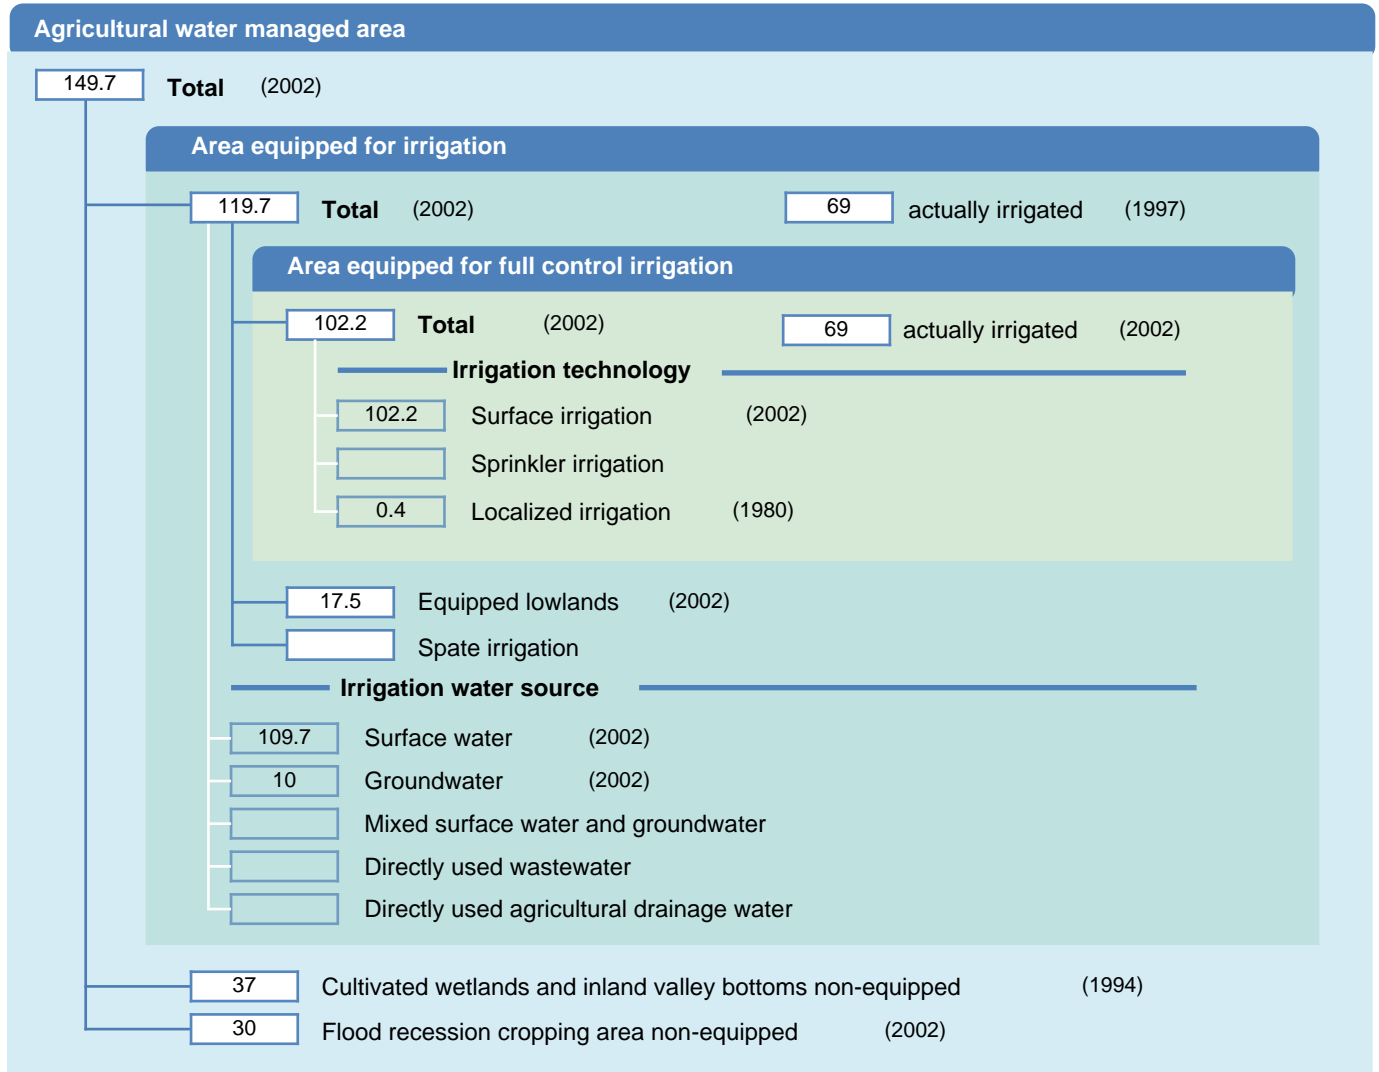

# Irrigation areas sheet

Senegal

## PHYSICAL AREAS (THOUSAND HECTARES)

## HARVESTED AREAS (THOUSAND HECTARES)