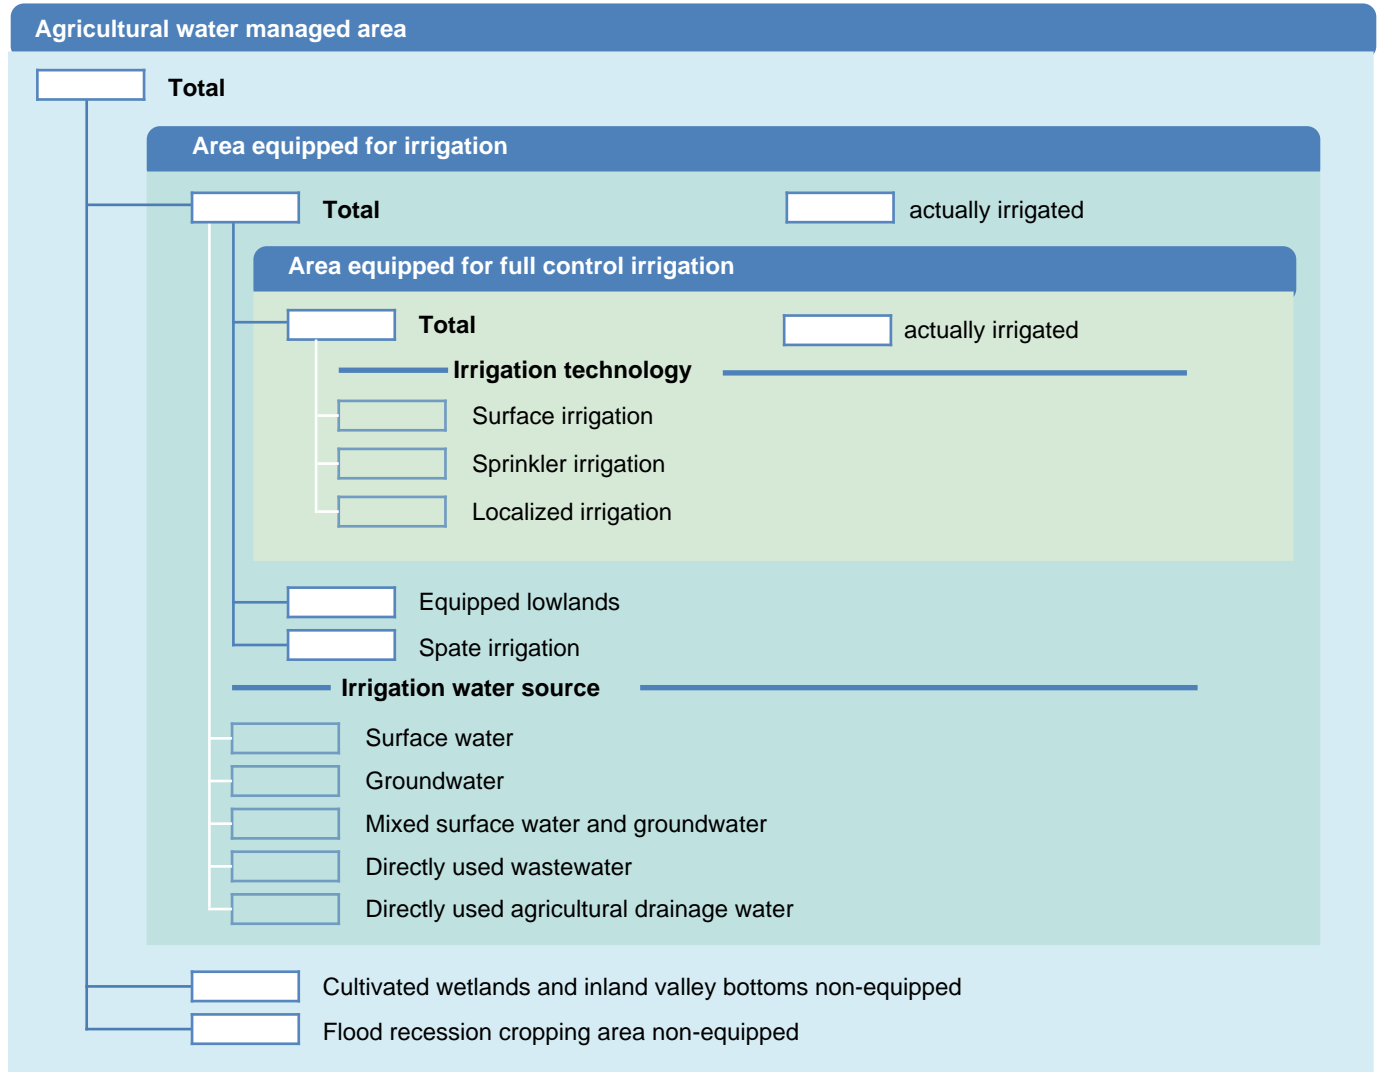

Irrigation areas sheet

Singapore

PHYSICAL AREAS (THOUSAND HECTARES)

HARVESTED AREAS (THOUSAND HECTARES)