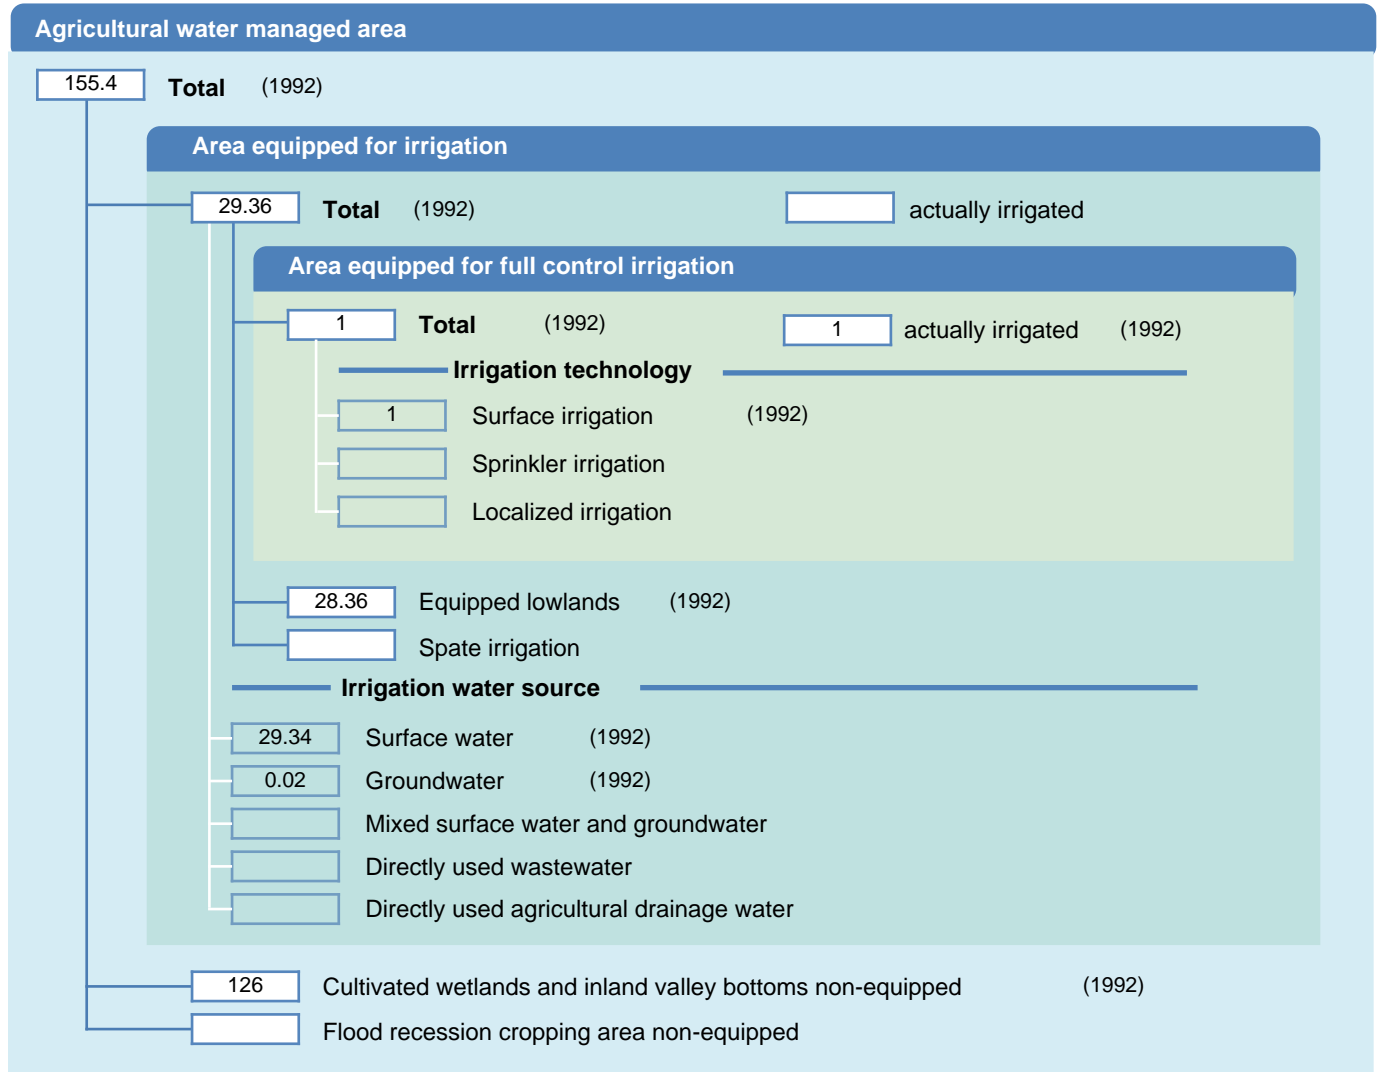

Irrigation areas sheet

Sierra Leone

PHYSICAL AREAS (THOUSAND HECTARES)

HARVESTED AREAS (THOUSAND HECTARES)