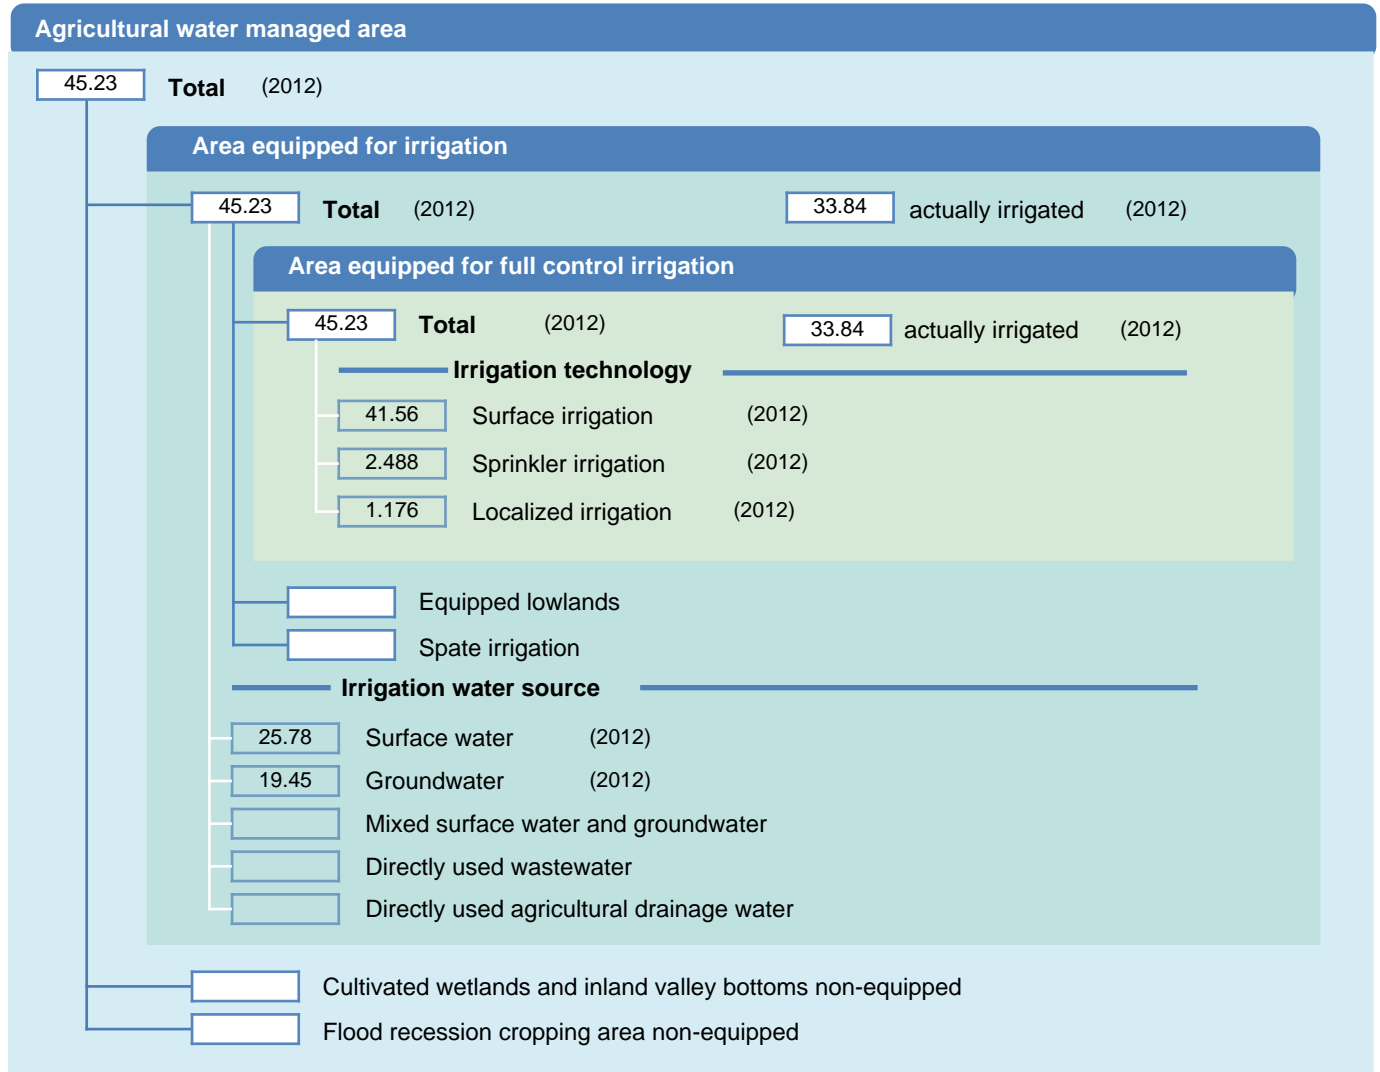

Irrigation areas sheet

El Salvador

PHYSICAL AREAS (THOUSAND HECTARES)

HARVESTED AREAS (THOUSAND HECTARES)