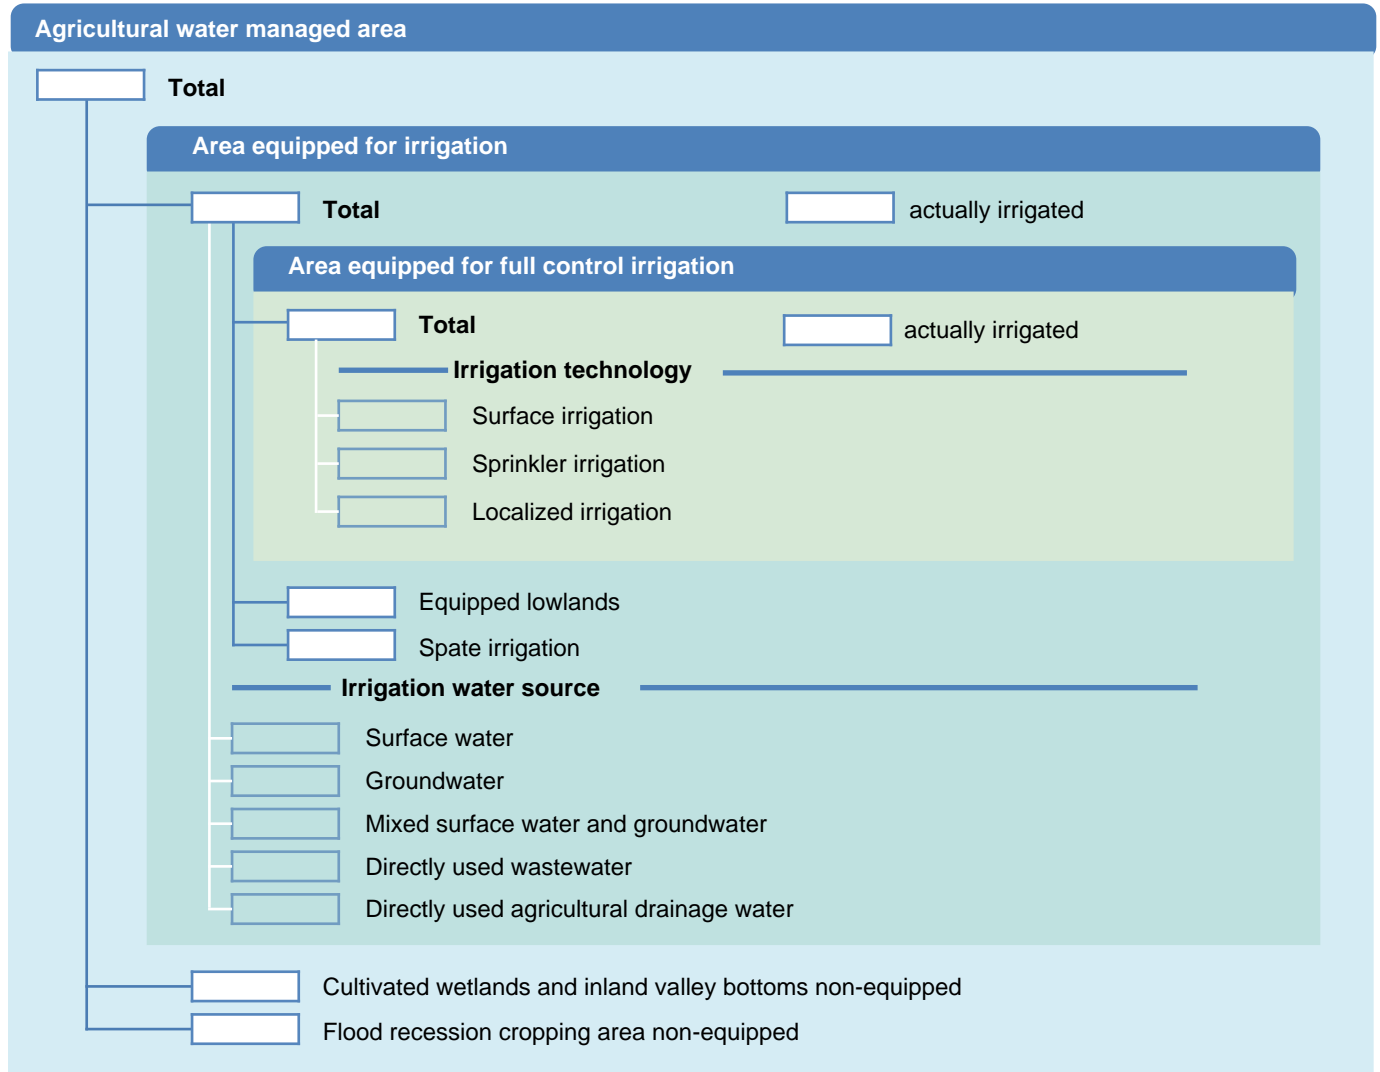

# Irrigation areas sheet

San Marino

## HARVESTED AREAS (THOUSAND HECTARES)