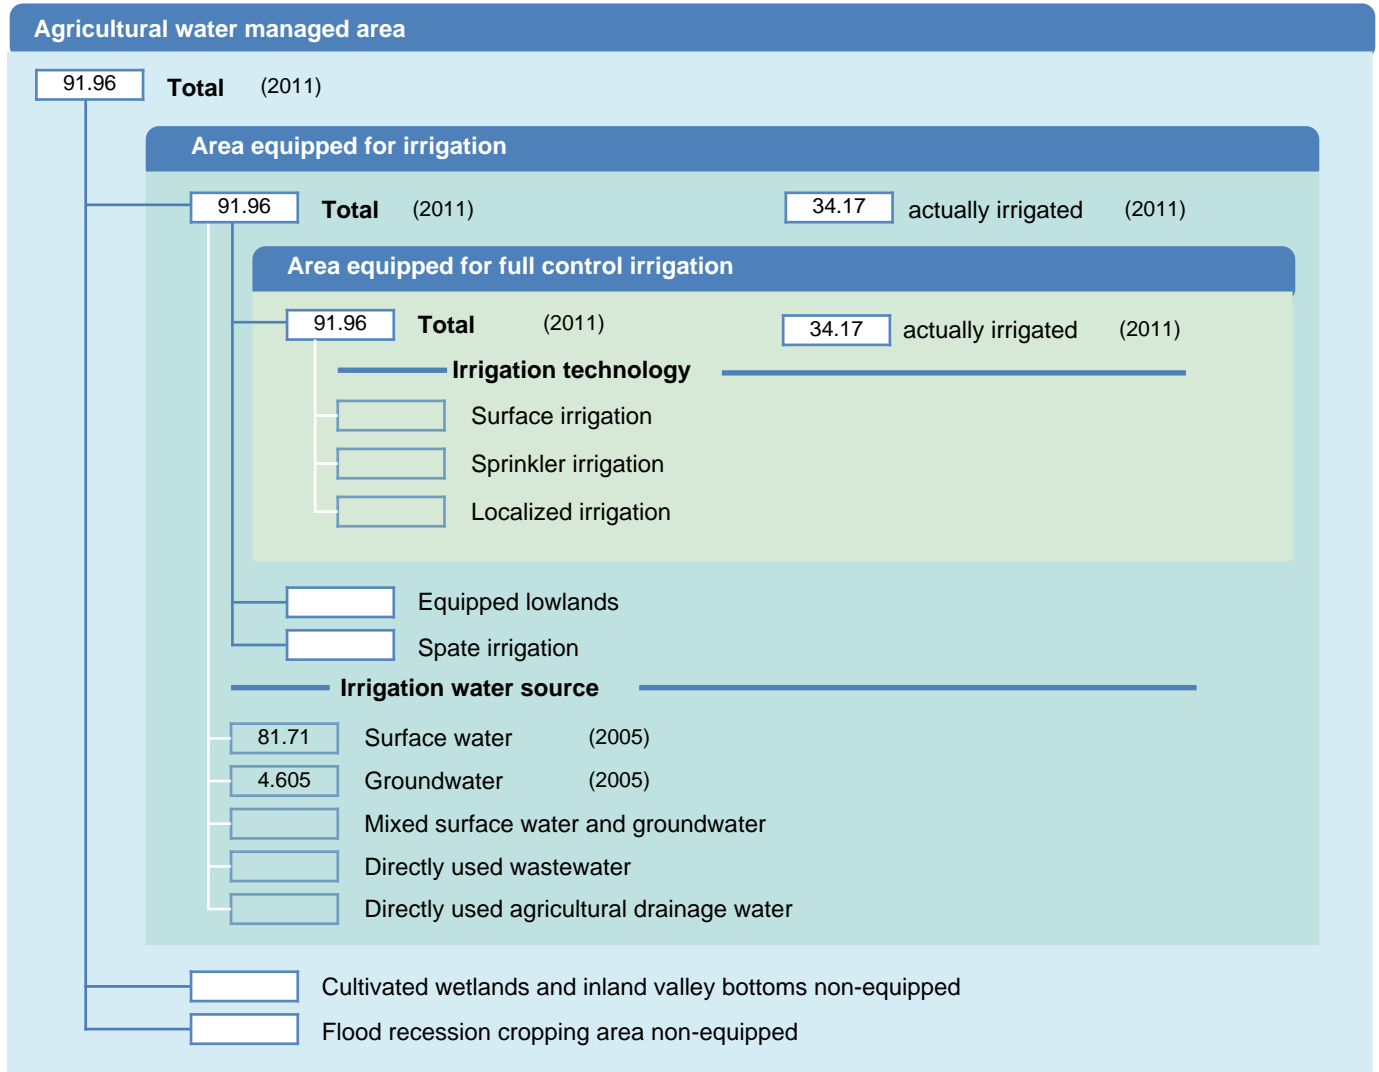

# Irrigation areas sheet

Serbia

## PHYSICAL AREAS (THOUSAND HECTARES)

## HARVESTED AREAS (THOUSAND HECTARES)