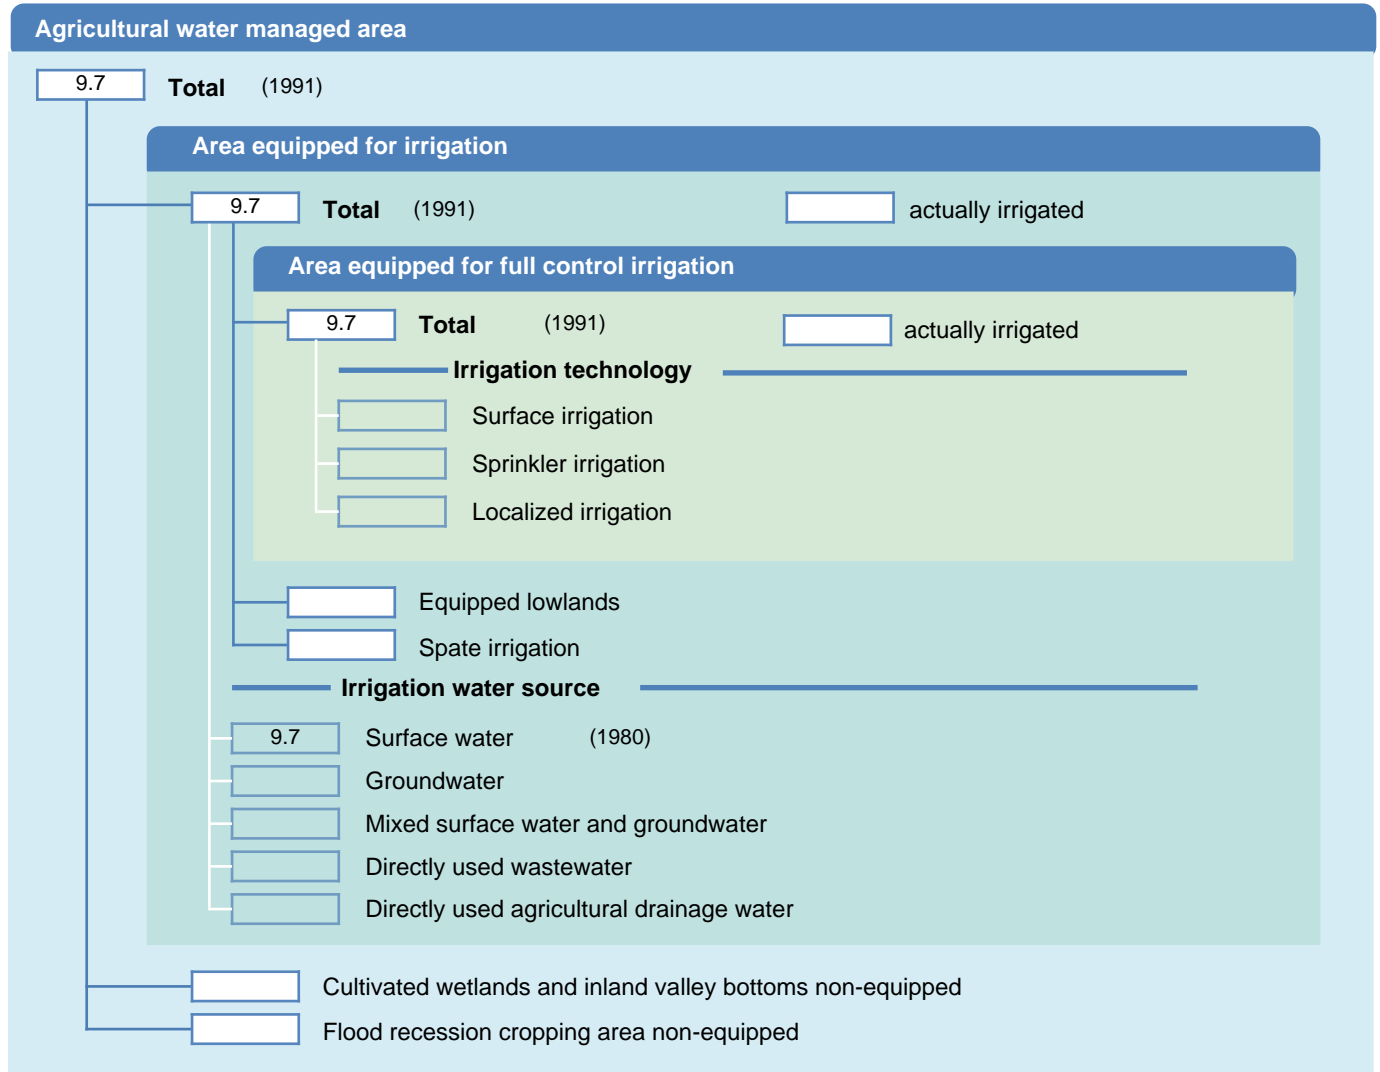

Irrigation areas sheet

Sao Tome and Principe

PHYSICAL AREAS (THOUSAND HECTARES)

HARVESTED AREAS (THOUSAND HECTARES)