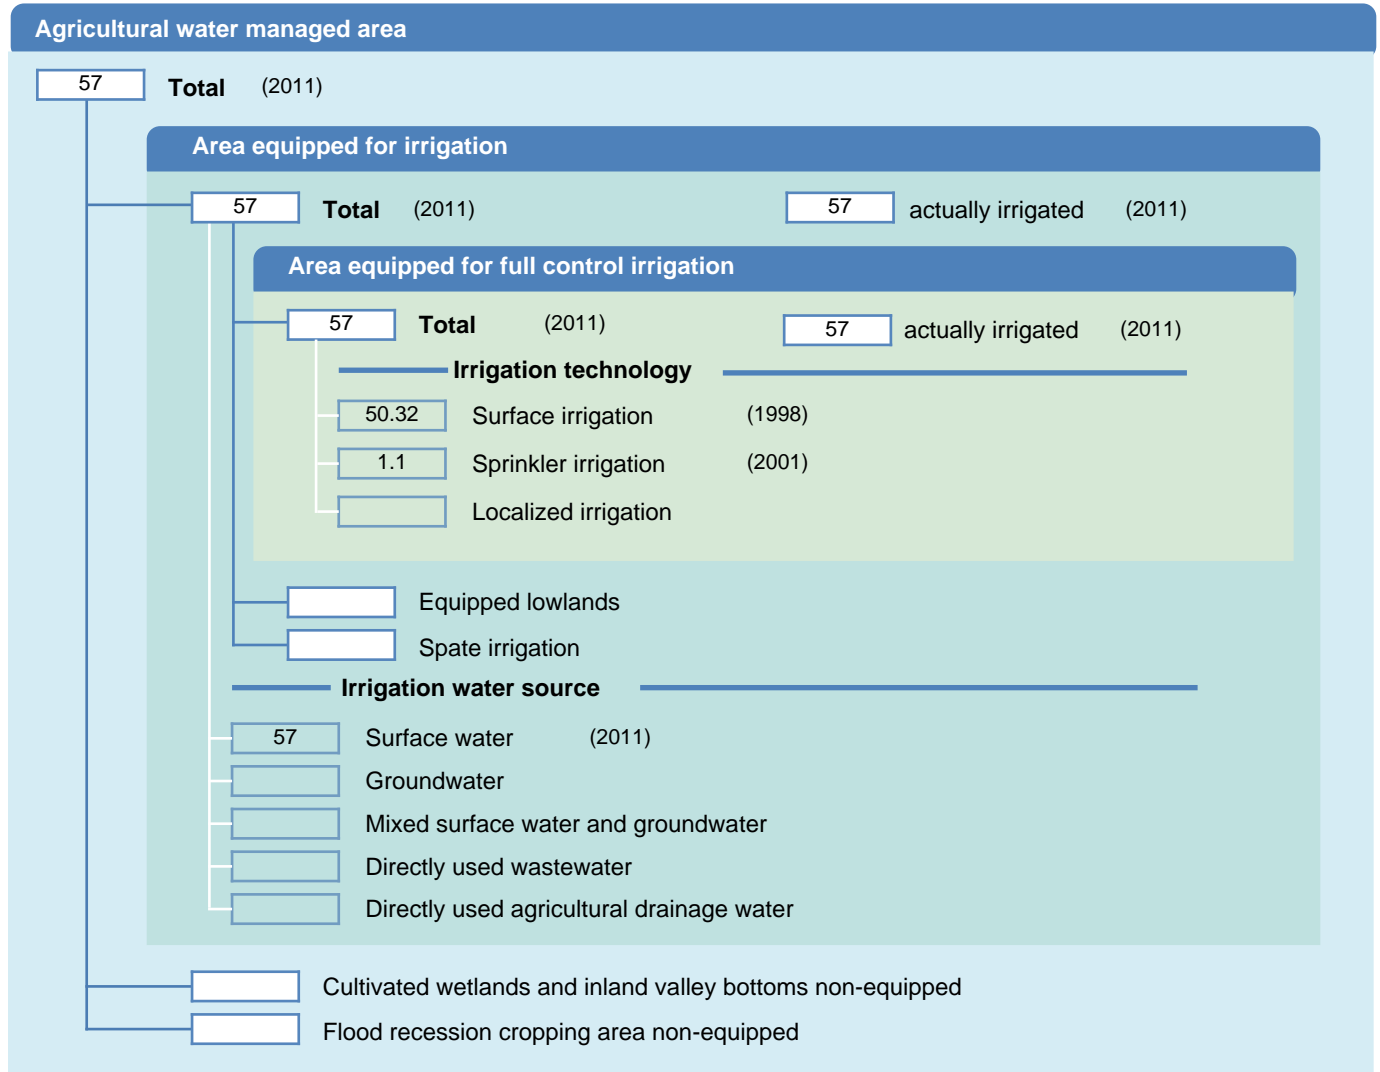

# Irrigation areas sheet

Suriname

## PHYSICAL AREAS (THOUSAND HECTARES)

## HARVESTED AREAS (THOUSAND HECTARES)