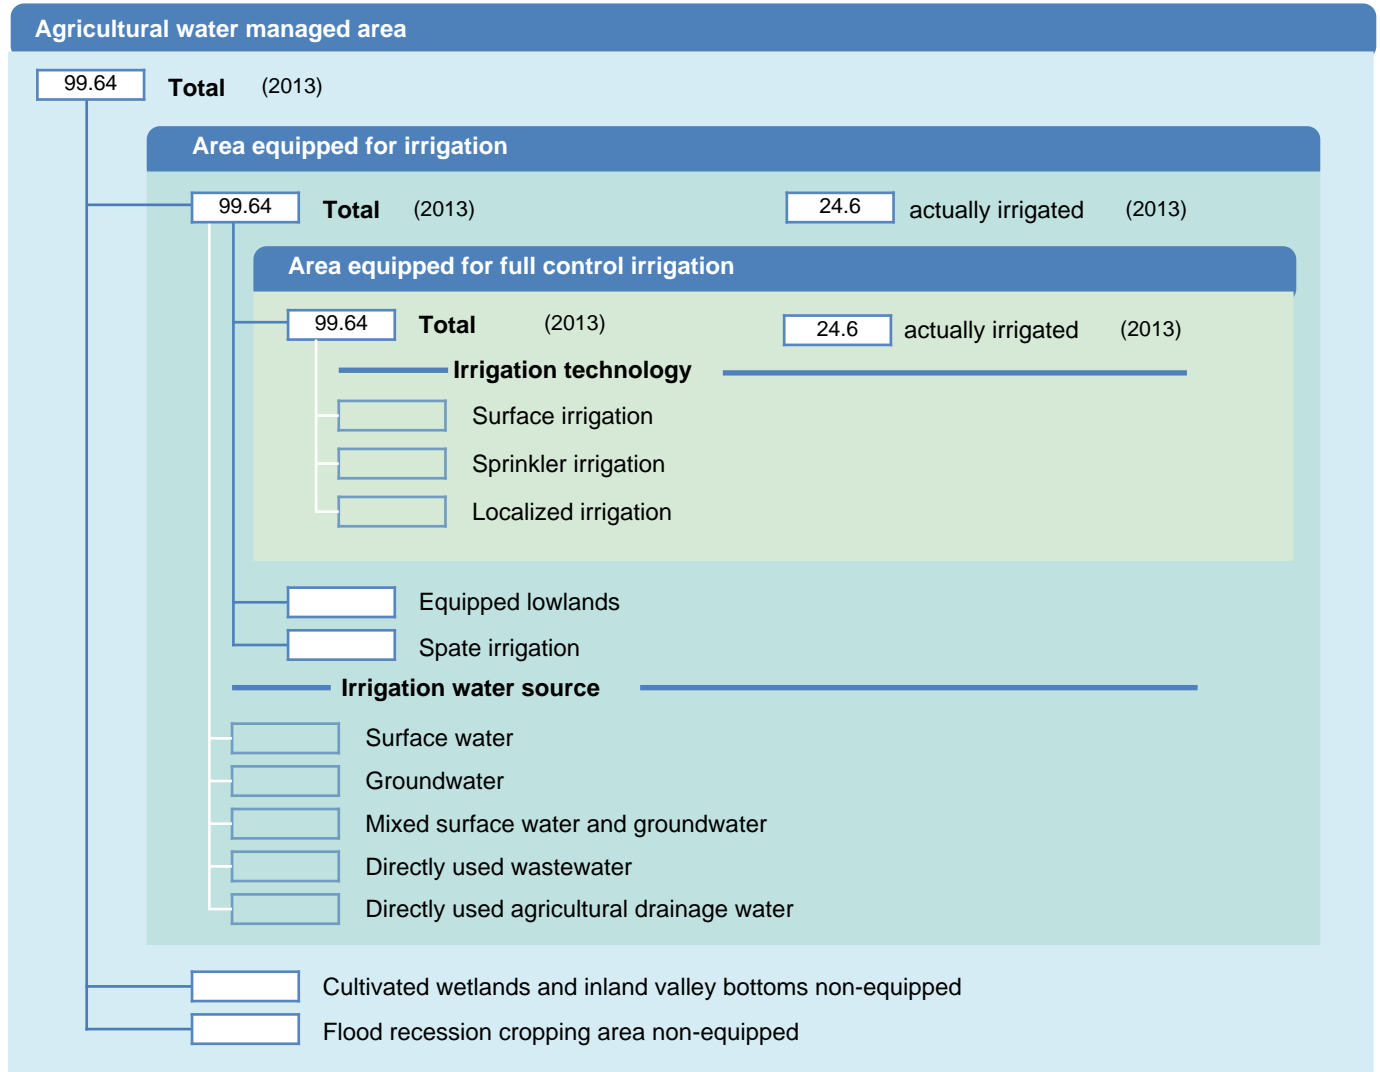

Irrigation areas sheet

Slovakia

PHYSICAL AREAS (THOUSAND HECTARES)

HARVESTED AREAS (THOUSAND HECTARES)