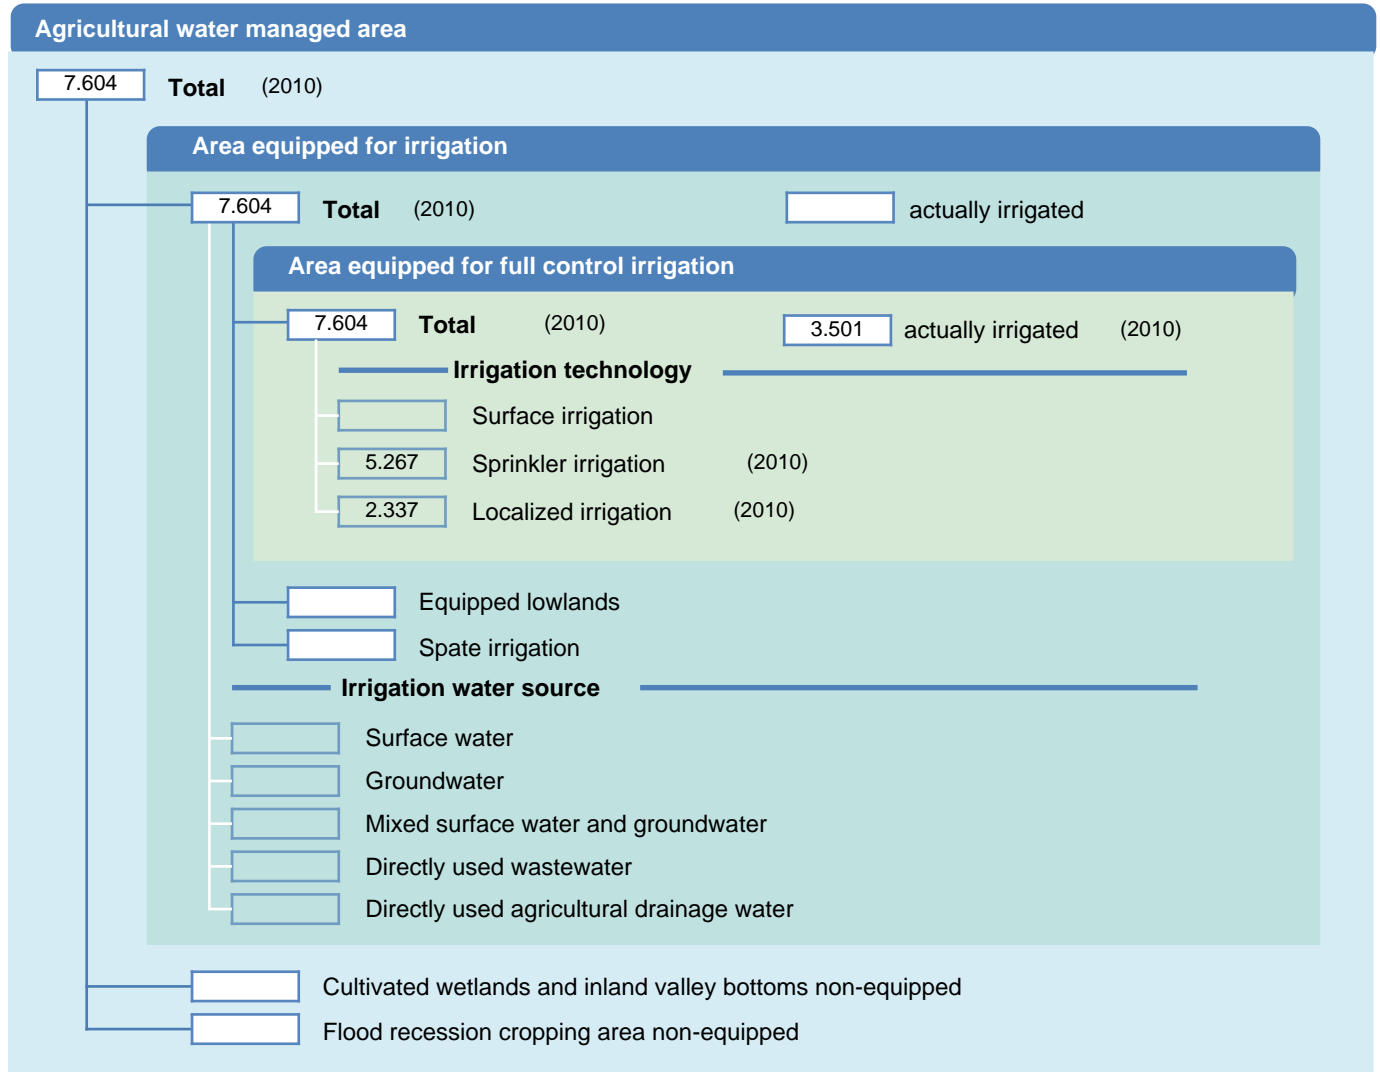

# Irrigation areas sheet

Slovenia

## PHYSICAL AREAS (THOUSAND HECTARES)

## HARVESTED AREAS (THOUSAND HECTARES)