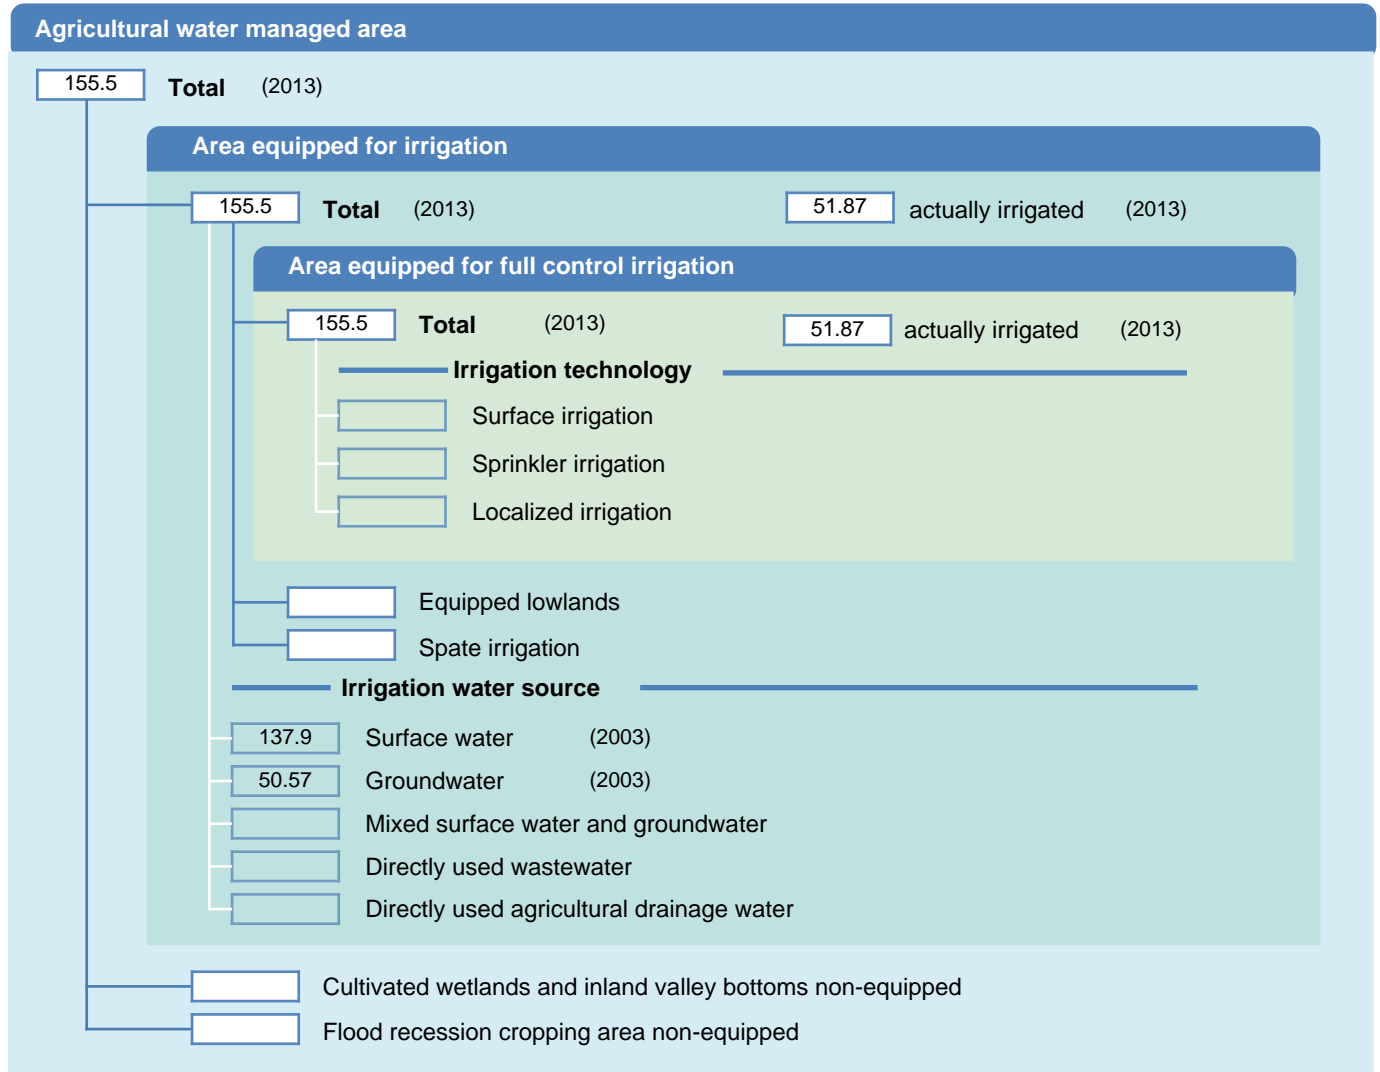

Irrigation areas sheet

Sweden

PHYSICAL AREAS (THOUSAND HECTARES)

HARVESTED AREAS (THOUSAND HECTARES)