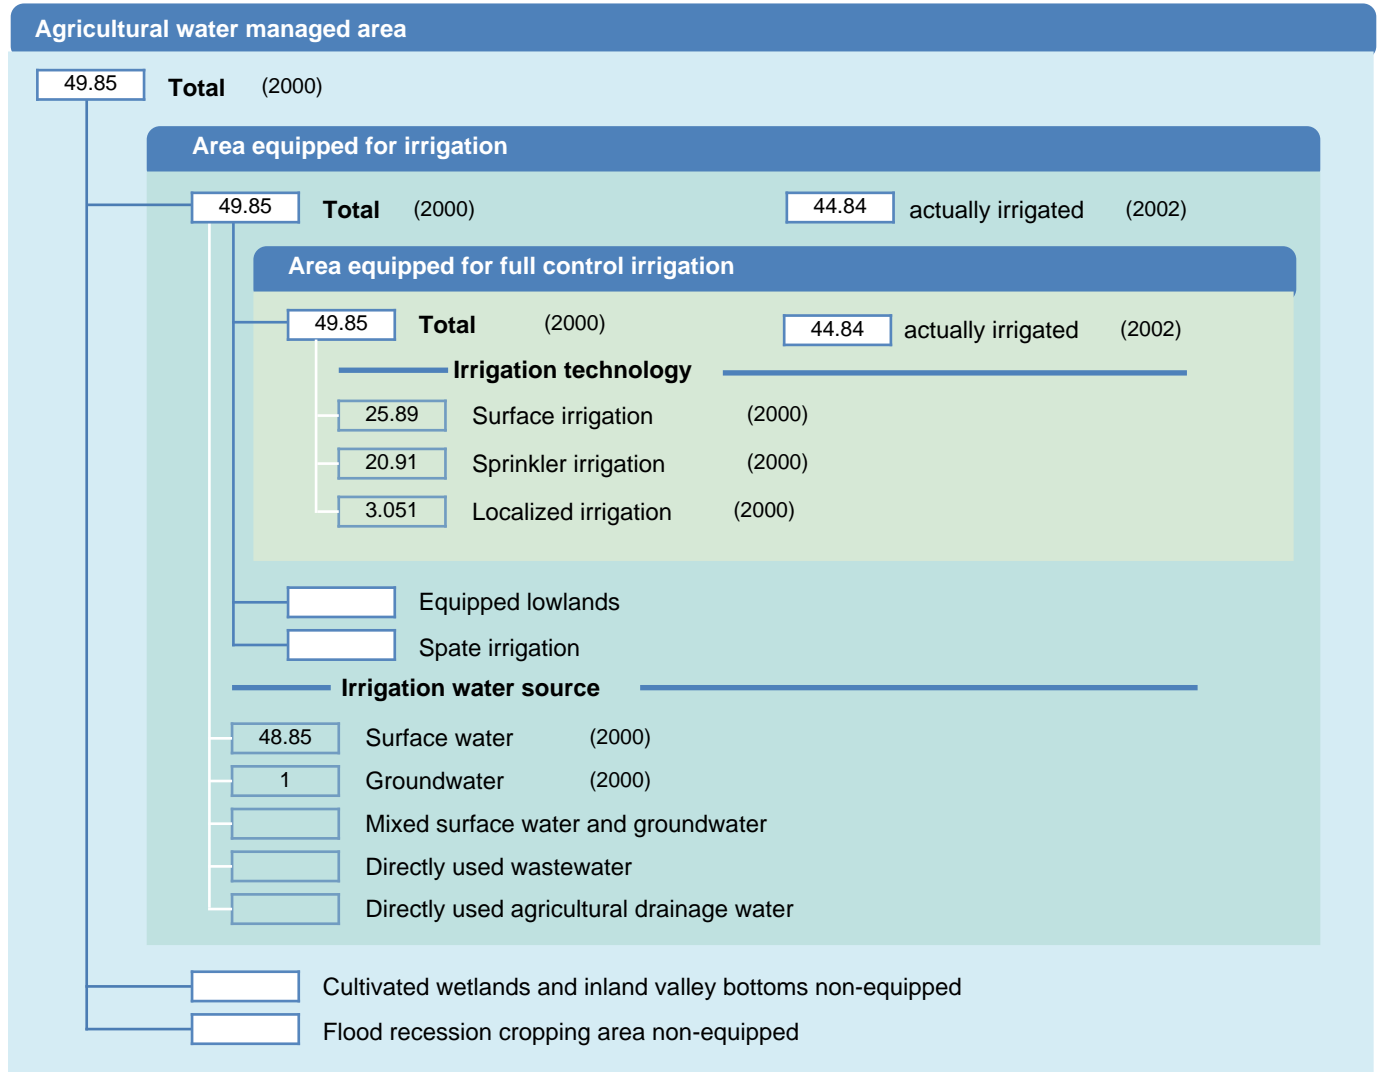

Irrigation areas sheet

Eswatini

PHYSICAL AREAS (THOUSAND HECTARES)

HARVESTED AREAS (THOUSAND HECTARES)