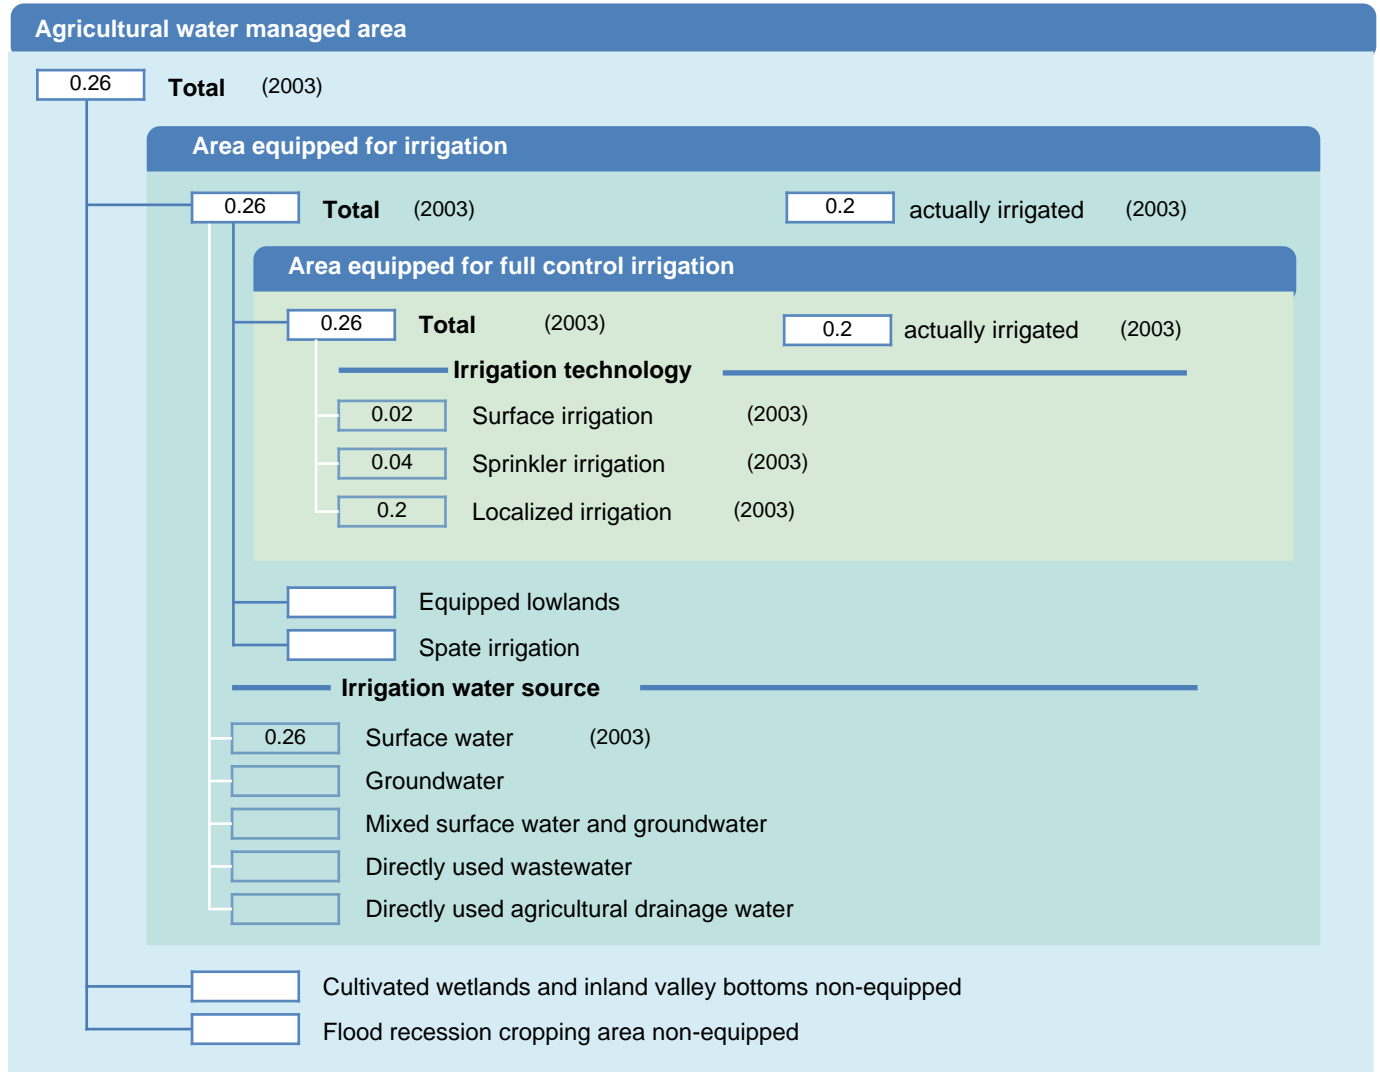

Irrigation areas sheet

Seychelles

PHYSICAL AREAS (THOUSAND HECTARES)

HARVESTED AREAS (THOUSAND HECTARES)