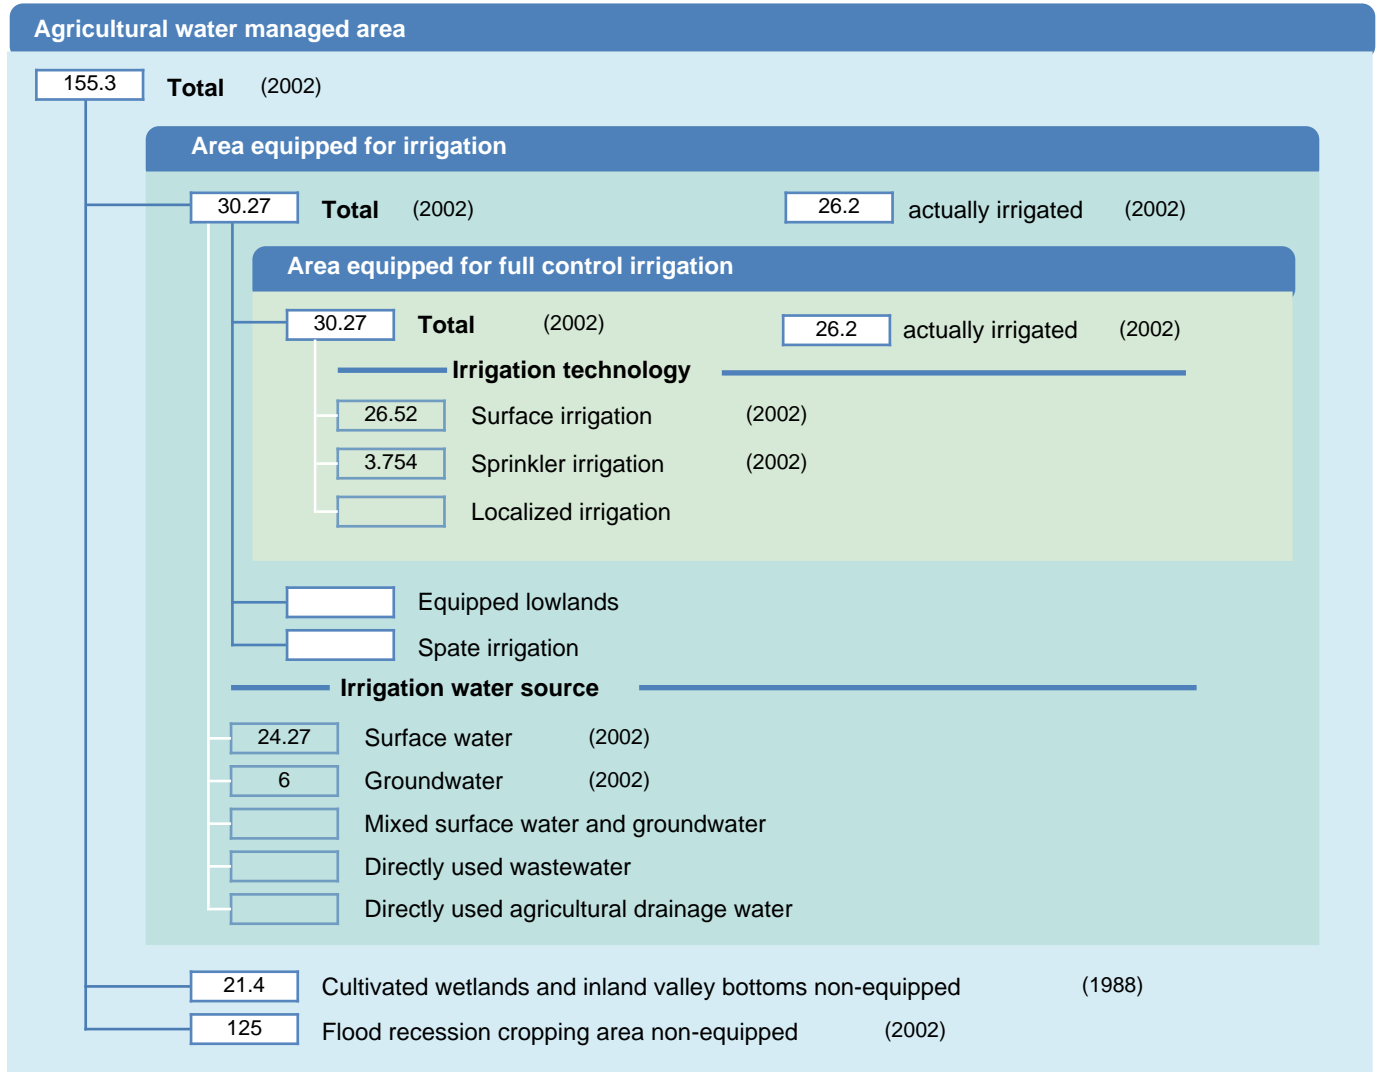

Irrigation areas sheet

Chad

PHYSICAL AREAS (THOUSAND HECTARES)

HARVESTED AREAS (THOUSAND HECTARES)