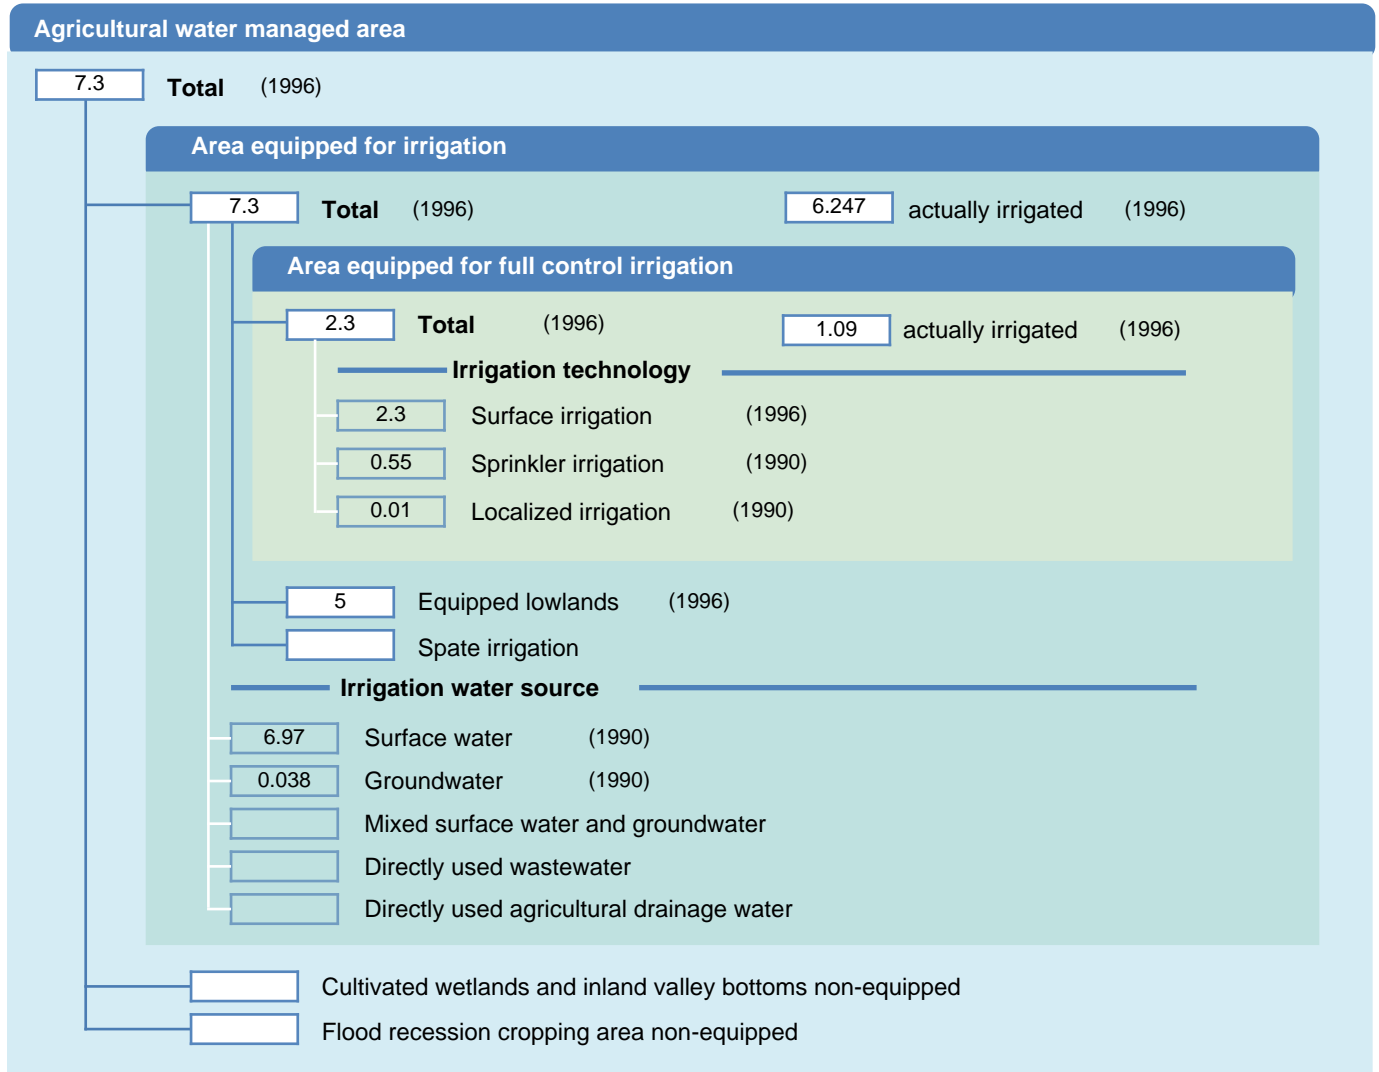

Irrigation areas sheet

Togo

PHYSICAL AREAS (THOUSAND HECTARES)

HARVESTED AREAS (THOUSAND HECTARES)