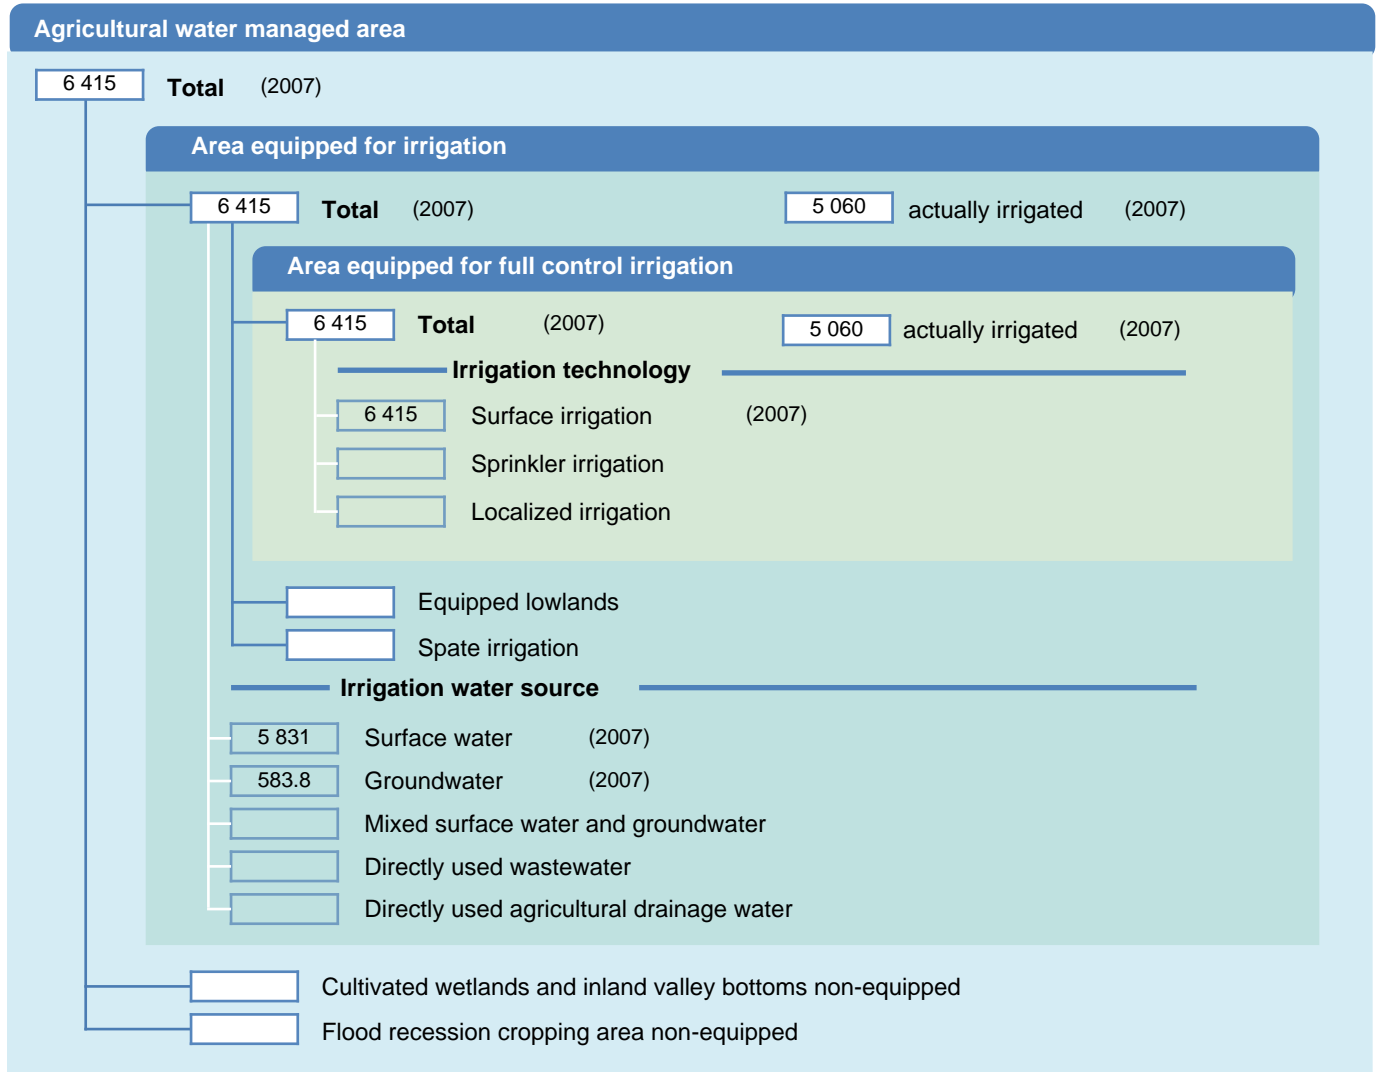

Irrigation areas sheet

Thailand

PHYSICAL AREAS (THOUSAND HECTARES)

HARVESTED AREAS (THOUSAND HECTARES)