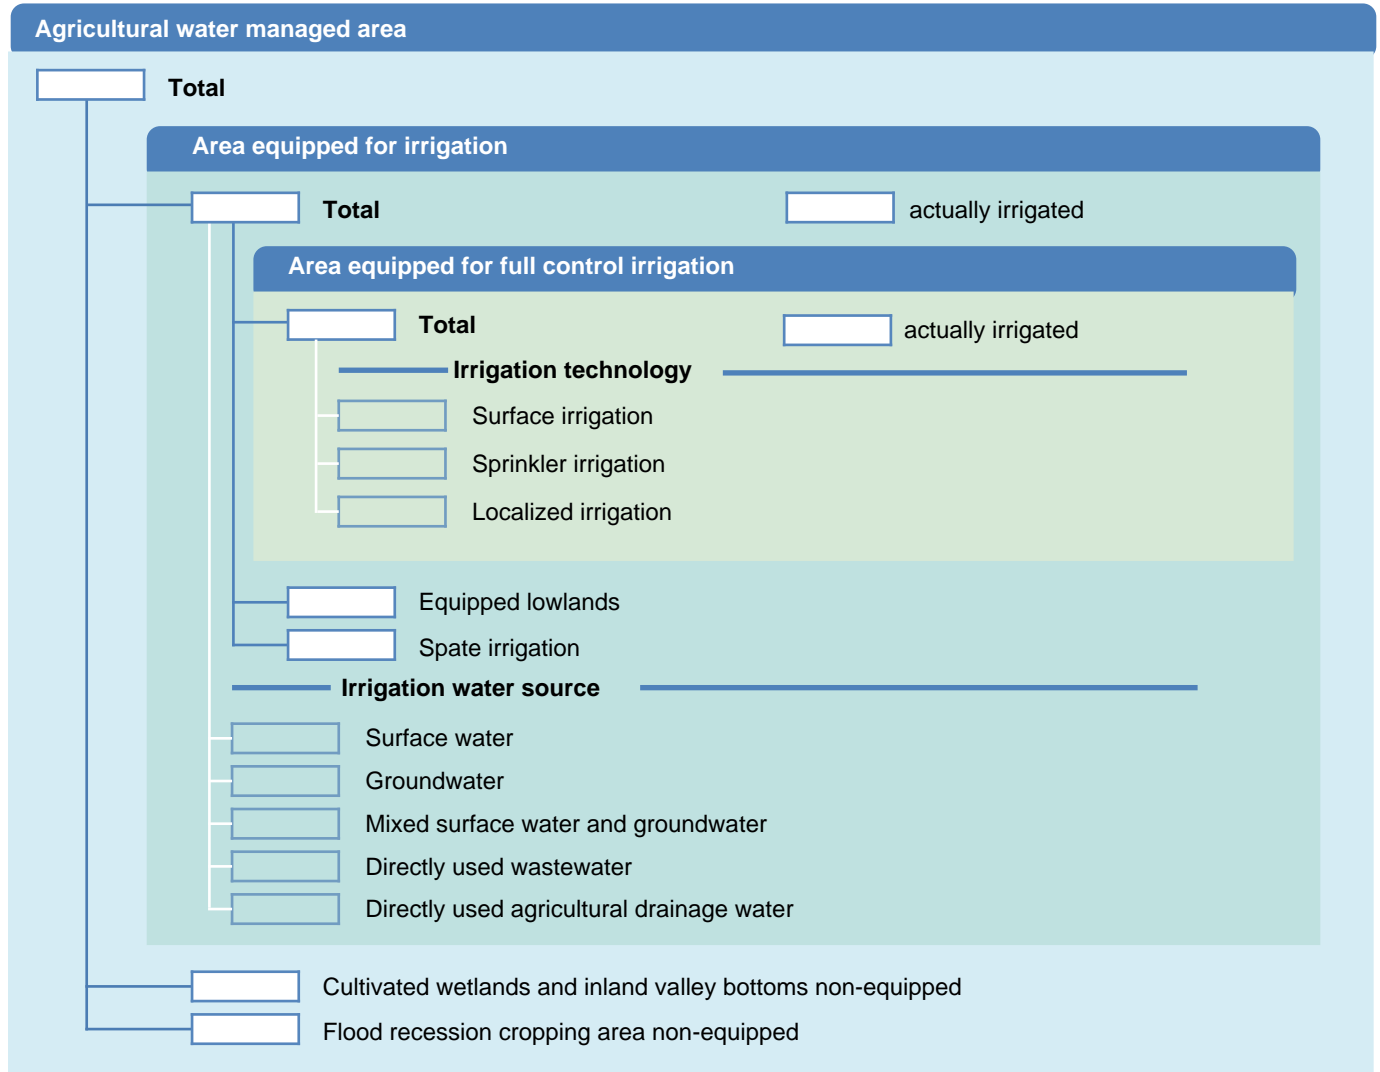

Irrigation areas sheet

Tokelau

PHYSICAL AREAS (THOUSAND HECTARES)

HARVESTED AREAS (THOUSAND HECTARES)